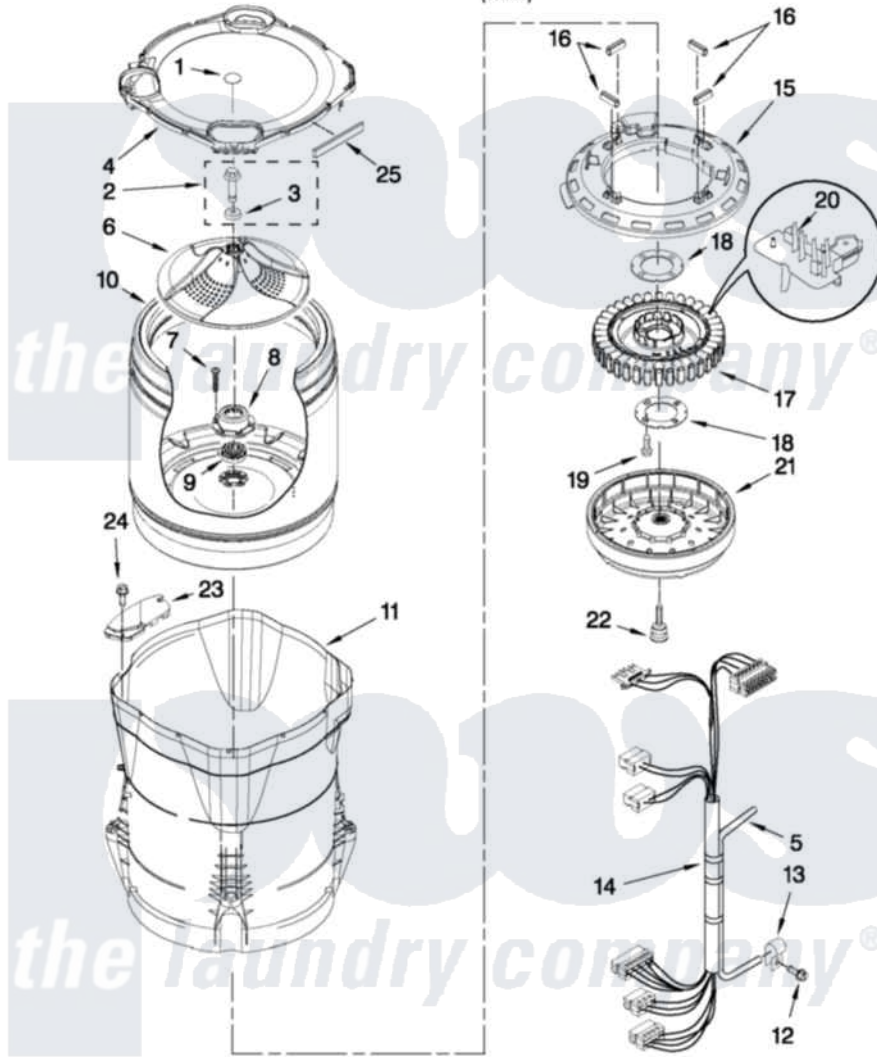

# Whirlpool WTW7340XW2 03 - MOTOR, BASKET AND TUB PARTS

## MOTOR, BASKET AND TUB PARTS

For Model: WTW7340XW2  
(White)

W10407659

FOR ORDERING INFORMATION REFER TO PARTS PRICE LIST

5

Whirlpool [Residential Whirlpool WTW7340XW2 Washer Parts](#) Parts Diagram 03 - MOTOR, BASKET AND TUB PARTS  
Click on the part number to view part

Item	Original Part Number	Replaced By	Status	Part Description
1	<a href="#">W10305259</a>			Cap, Impeller
2	<a href="#">W10076270</a>			Screw And Washer Assembly
3	<a href="#">W10076260</a>			Washer
4	<a href="#">W10309696</a>			Tub Ring
5	8572540	<a href="#">353244</a>		Hose, Pressure Switch
6	<a href="#">W10286241</a>			Impeller
7	<a href="#">8533953</a>			Screw, 8-16 X 1.000
8	W10118114	<a href="#">280145</a>		Hub
9	8545953	<a href="#">280145</a>		Hub
10	<a href="#">W10310957</a>			Basket Assembly
11	W10128830	<a href="#">W10193886</a>		Tub-Outer
12	<a href="#">8533957</a>			Screw, 10-16 X 1/2
13	<a href="#">W10005430</a>			Clamp, Pressure Hose Retainer
14	<a href="#">W10137697</a>			Harness, Lower
15	<a href="#">W10137698</a>			Shield, Drive Motor
16	8565172	<a href="#">280142</a>		Tube

17	8565170	<a href="#">W10419333</a>	Stator, Motor
18	<a href="#">8557836</a>		Plate, Stator
19	<a href="#">8534042</a>		Screw, 1/4-20 X .968
20	<a href="#">W10178988</a>		Rps Assembly
21	8565177	<a href="#">280146</a>	Rotor
22	N/P	Not Available	BOLT, ROTOR ASSEMBLY NON-SERVICEABLE (SUPPLIED W/ROTOR)
23	<a href="#">W10222008</a>		Filter, Dual Pump Hood
24	<a href="#">8533928</a>		Screw, 8-18 X 3/4
25	<a href="#">W10205824</a>		Absorber, Impact