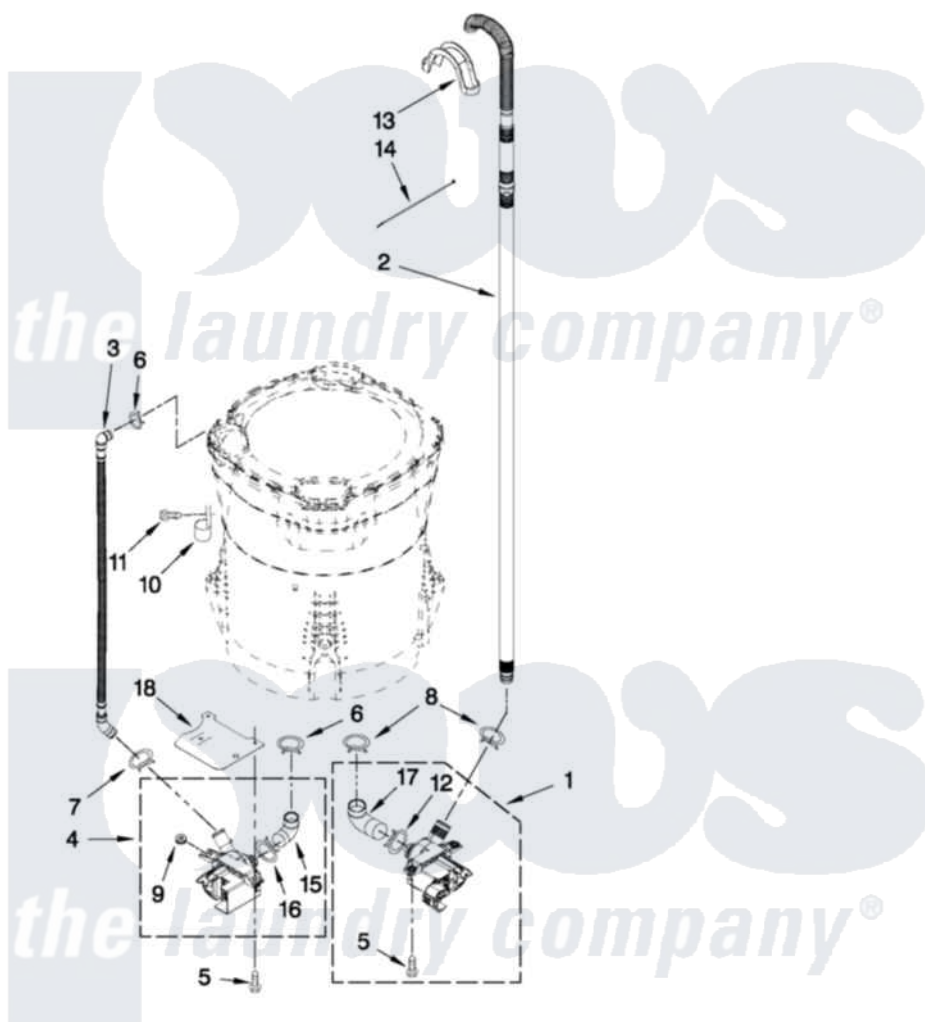

# Whirlpool WTW7340XW2 04 - PUMP PARTS

## PUMP PARTS

For Model: WTW7340XW2  
(White)

FOR ORDERING INFORMATION REFER TO PARTS PRICE LIST

7

W10407659

Whirlpool [Residential Whirlpool WTW7340XW2 Washer Parts](#) Parts Diagram 04 - PUMP PARTS

[Click on the part number to view part](#)