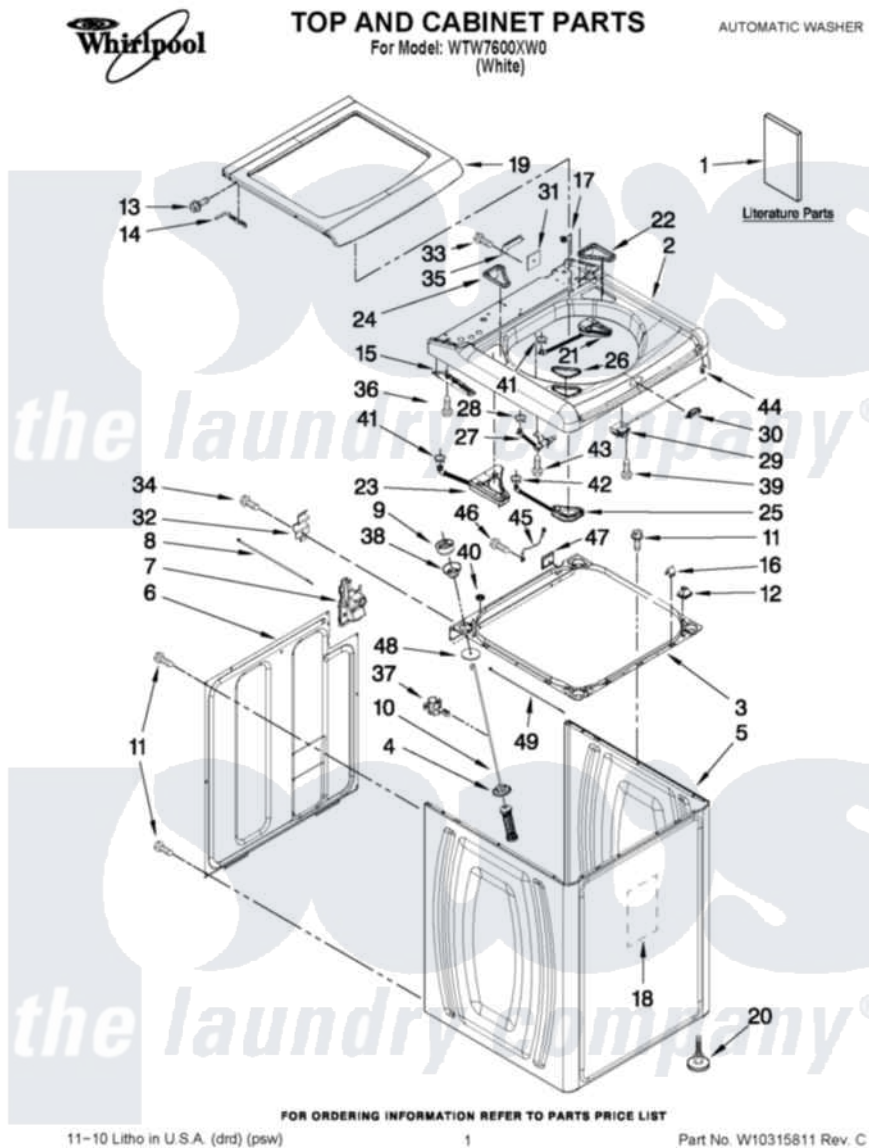

Whirlpool WTW7600XW0 01 - TOP AND CABINET PARTS

Whirlpool [Residential Whirlpool WTW7600XW0 Washer Parts](#) Parts Diagram 01 - TOP AND CABINET PARTS
 Click on the part number to view part

Item	Original Part Number	Replaced By	Status	Part Description
1	W10240438		Not Available	Installation Instructions (English/French)
"	W10240439		Not Available	Installation Instructions (Spanish)
"	W10330928		Not Available	INSTALLATION INSTRUCTIONS (USE & CARE GUIDE)
"	W10328023		Not Available	TECH SHEET
"	W10306703		Not Available	IMPROVED WASH PERFORMANCE SHEET (WIRING DIAGRAM)
"	W10298613		Not Available	ENERGY GUIDE
2	3957177			Top
3	W10162604	W10198634		Frame
4	8564017			Cup, Suspension
5	8566097	W10434974		Cabinet
6	8566090			Panel, Rear
7	W10160572			Retainer, Drain Hose Storage
8	W10155270			Cable Tie