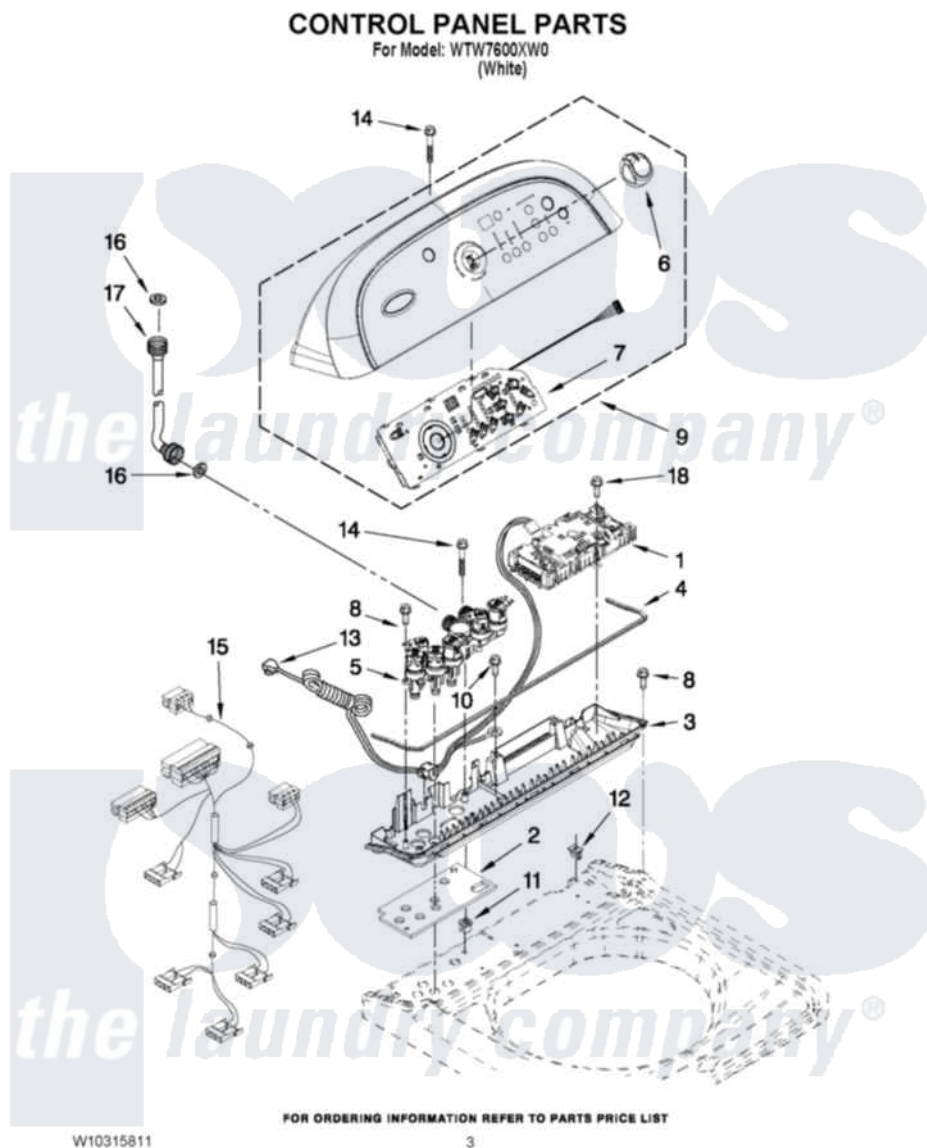

Whirlpool WTW7600XW0 02 - CONTROL PANEL PARTS

Whirlpool [Residential Whirlpool WTW7600XW0 Washer Parts](#) Parts Diagram 02 - CONTROL PANEL PARTS
Click on the part number to view part

Item	Original Part Number	Replaced By	Status	Part Description
1	W10299400			Control Unit Assembly, Machine And Motor
2	W10130502			Gasket, Valve Tray
3	8578550			Tray Assembly, Console
4	8546616			Gasket, Console/Tray
5	W10326915			Valve, Log
6	W10211335			Knob, Assembly
7	W10297398			User Interface
8	W10052600			Screw, 8-18 X 3/4
9	W10211351			Console
10	3351614			Screw, Gearcase Cover Mounting
11	98460			Nut, Push-In
12	W10022060			Nut, Push-In
13	3407203			Cord Assembly, Power
14	8565324			Screw, 10-16 X 1.75
15	W10328030			Harness, 6-Coil Valve, W/O

15	W10320039		Heater
16	W10242307	16123	Washer Inlet-Hose Miscellaneous Parts Must be Ordered Separately.
17	W10194208	89503	Hose-Inlet
"	8571378	89503	Hose-Inlet
18	8281136		Screw, 10-16 X 3/4