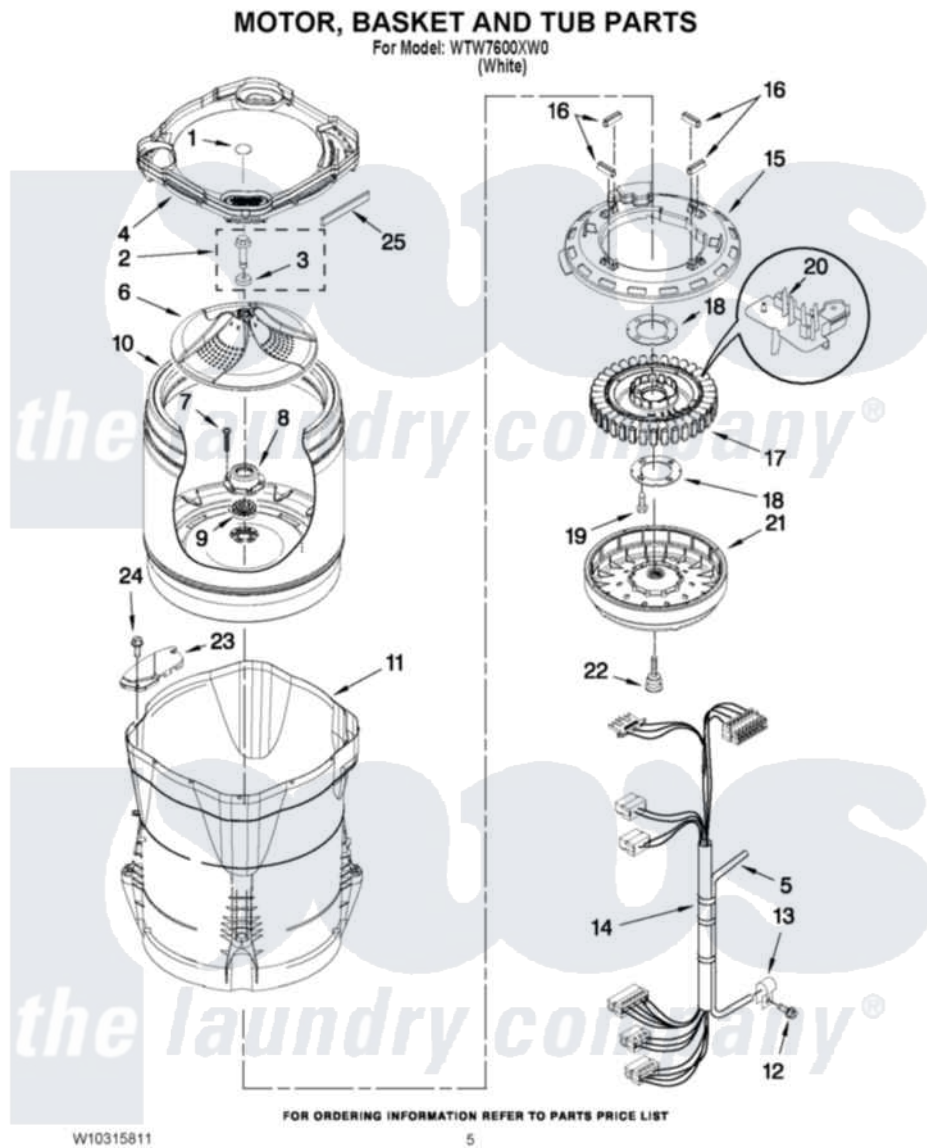

# Whirlpool WTW7600XW0 03 - MOTOR, BASKET AND TUB PARTS

Whirlpool [Residential Whirlpool WTW7600XW0 Washer Parts](#) Parts Diagram 03 - MOTOR, BASKET AND TUB PARTS  
Click on the part number to view part

Item	Original Part Number	Replaced By	Status	Part Description
1	<a href="#">W10305259</a>			Cap, Impeller
2	<a href="#">W10076270</a>			Screw And Washer Assembly
3	<a href="#">W10076260</a>			Washer
4	<a href="#">W10316607</a>			Tub Ring
5	8572540	<a href="#">353244</a>		Hose, Pressure Switch
6	<a href="#">W10286241</a>			Impeller
7	<a href="#">8533953</a>			Screw, 8-16 X 1.000
8	W10118114	<a href="#">280145</a>		Hub
9	8545953	<a href="#">280145</a>		Hub
10	<a href="#">W10310957</a>			Basket Assembly
11	W10128830	<a href="#">W10193886</a>		Tub-Outer
12	<a href="#">8533957</a>			Screw, 10-16 X 1/2
13	<a href="#">W10005430</a>			Clamp, Pressure Hose Retainer
14	<a href="#">W10137697</a>			Harness, Lower
15	<a href="#">W10137698</a>			Shield, Drive Motor
16	8565172	<a href="#">280142</a>		Tube

17	8565170	<a href="#">W10419333</a>	Stator, Motor
18	<a href="#">8557836</a>		Plate, Stator
19	<a href="#">8534042</a>		Screw, 1/4-20 X .968
20	<a href="#">W10178988</a>		Rps Assembly
21	8565177	<a href="#">280146</a>	Rotor
22	N/P	Not Available	BOLT, ROTOR ASSEMBLY NON-SERVICEABLE (SUPPLIED W/ROTOR)
23	<a href="#">W10222008</a>		Filter, Dual Pump Hood
24	<a href="#">8533928</a>		Screw, 8-18 X 3/4
25	<a href="#">W10205824</a>		Absorber, Impact