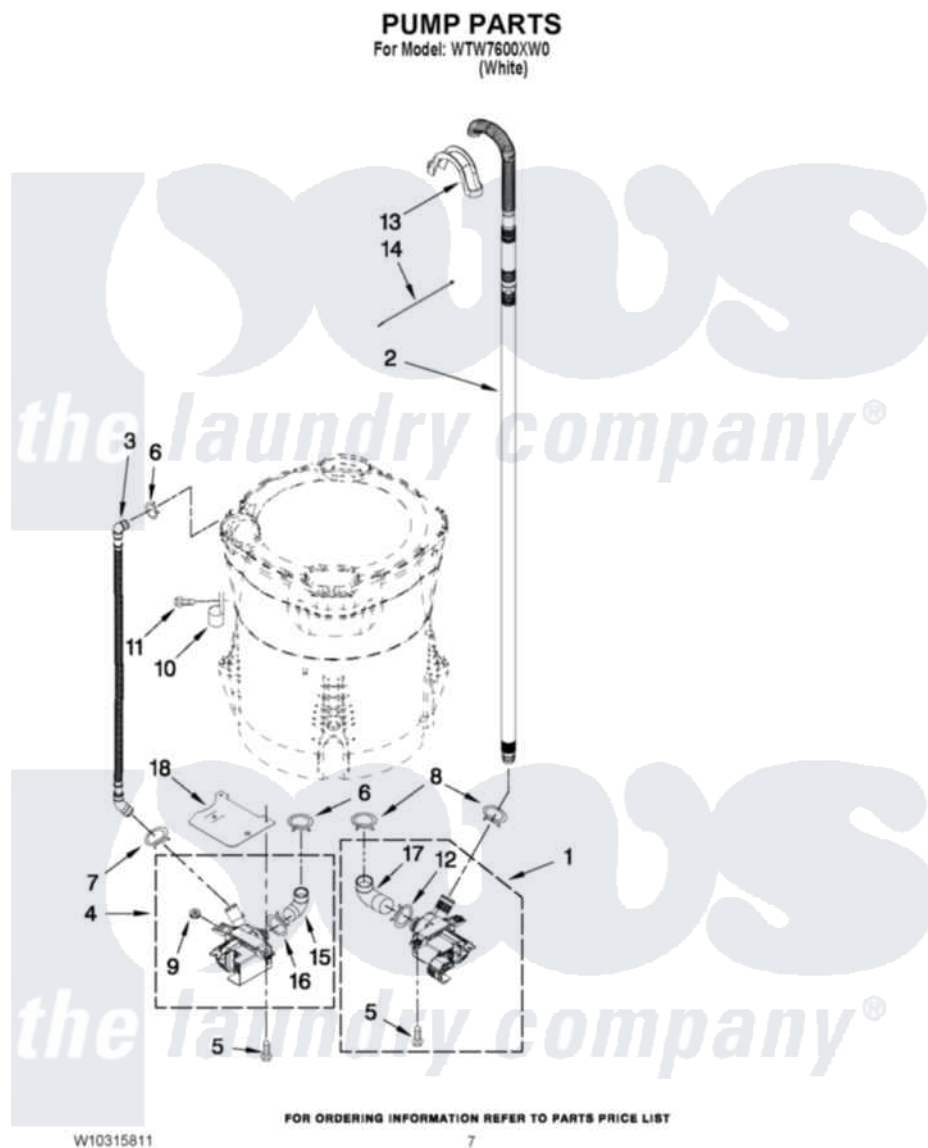

Whirlpool WTW7600XW0 04 - PUMP PARTS

Whirlpool [Residential Whirlpool WTW7600XW0 Washer Parts](#) Parts Diagram 04 - PUMP PARTS
Click on the part number to view part

Item	Original Part Number	Replaced By	Status	Part Description
1	W10281682	W10217134		Pump-Water
2	W10236686			Hose, Drain
3	8543774			Hose, Recirc
4	W10049400	W10233462		Pump-Water
5	W10004910			Screw, 12-16 X 1-1/4
6	370449	285655		Clamp, Hose
7	8269146			Clamp, Hose
8	8317496	285655		Clamp, Hose
9	8182771	280155		Grommet
10	8534021			Clamp, Recirc Hose Retainer
11	8533943	W10109200		Screw, Baffle Mounting
12	8182768	285655		Clamp, Hose
13	8576642			Retainer, Drain Hose
14	W10339879			Tie, Cable
15	8182769			Hose, Recirc Pump
16	8182770	3367052		Clamp, Hose