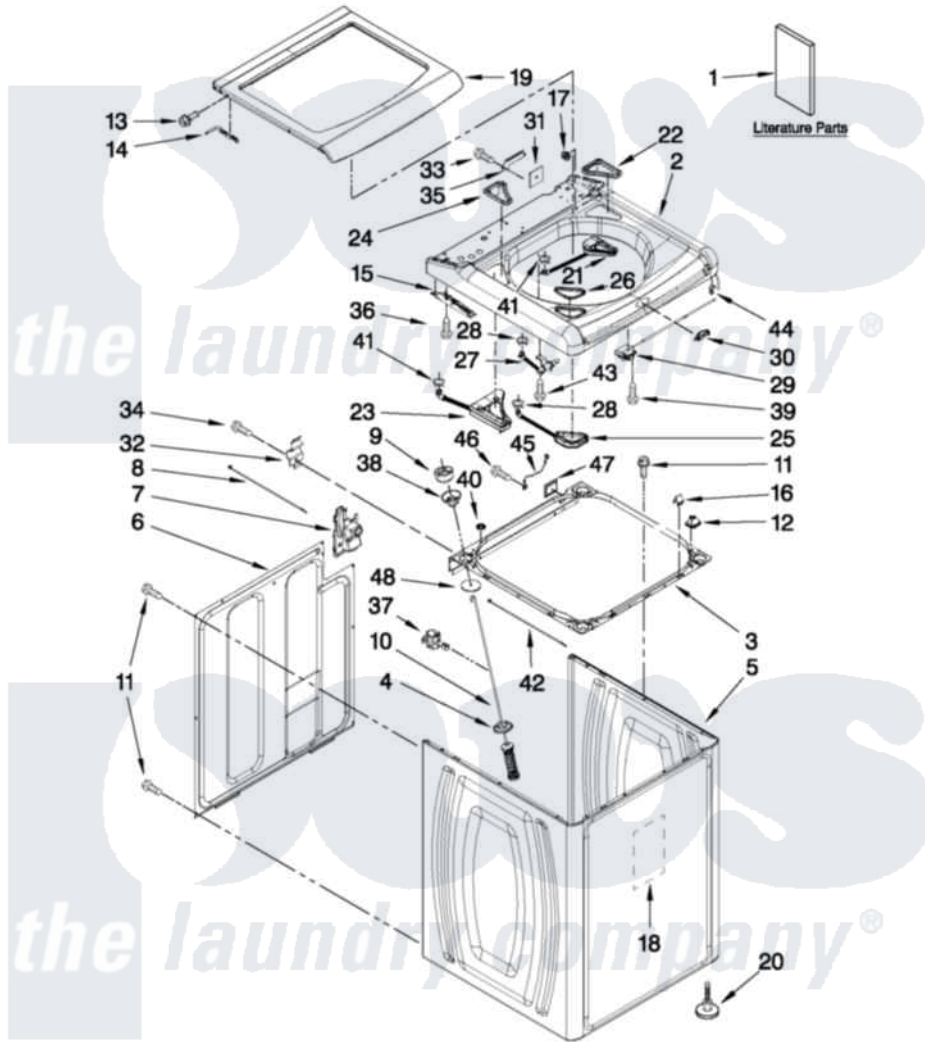

Whirlpool WTW7600XW2 01 - TOP AND CABINET PARTS

TOP AND CABINET PARTS

For Model: WTW7600XW2
(White)

AUTOMATIC WASHER

FOR ORDERING INFORMATION REFER TO PARTS PRICE LIST

3-11 Litho in U.S.A. (MP)(bay)

1

Part No. W10407660 Rev. A

Whirlpool [Residential Whirlpool WTW7600XW2 Washer Parts](#) Parts Diagram 01 - TOP AND CABINET PARTS

[Click on the part number to view part](#)

Item	Original Part Number	Replaced By	Status	Part Description
1	W10240438		Not Available	Installation Instructions (English/French)
"	W10240439		Not Available	Installation Instructions (Spanish)
"	W10373816		Not Available	INSTALLATION INSTRUCTIONS (USE & CARE GUIDE)
"	W10338694		Not Available	INSTALLATION INSTRUCTIONS (TECH SHEET)
"	W10385943		Not Available	INSTALLATION INSTRUCTIONS (ENERGY GUIDE)
2	3957177			Top
3	W10162604	W10198634		Frame
4	8564017			Cup, Suspension
5	8566097	W10434974		Cabinet
6	8566090			Panel, Rear
7	W10160572			Retainer, Drain Hose Storage