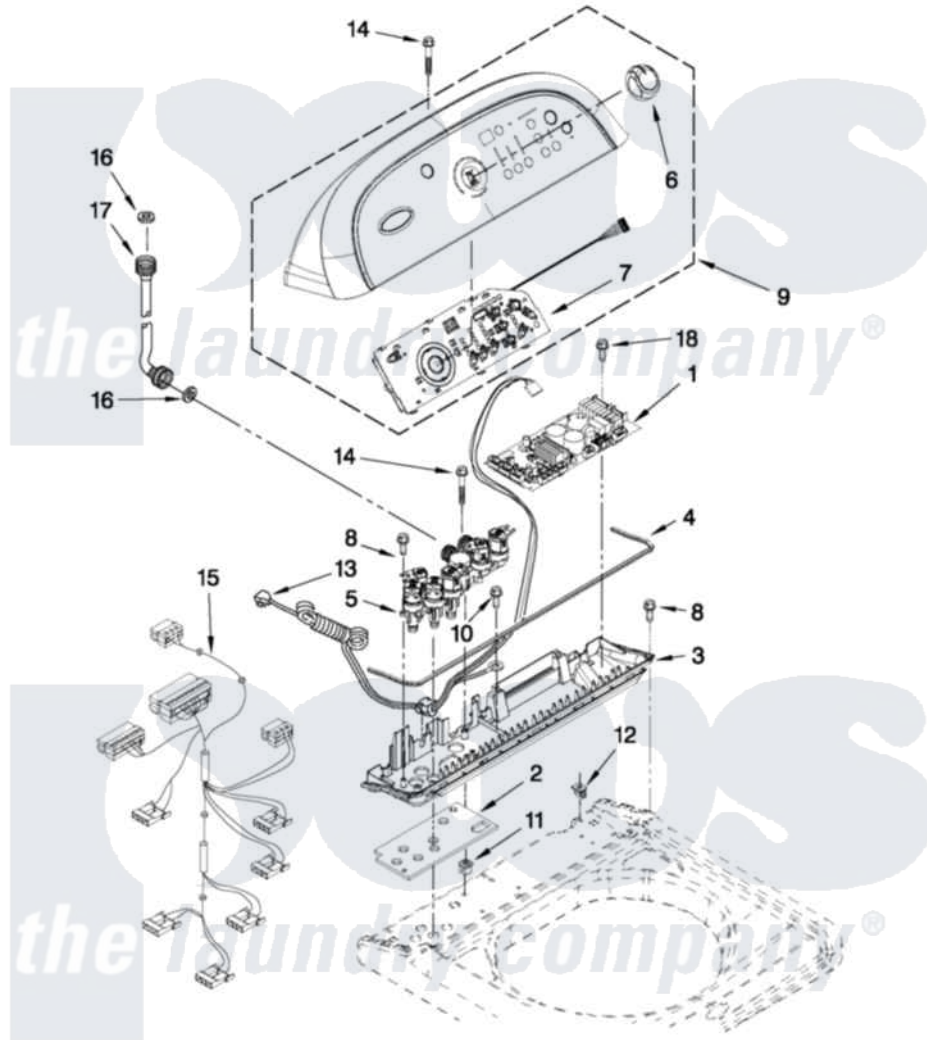

Whirlpool WTW7600XW2 02 - CONTROL PANEL PARTS

CONTROL PANEL PARTS

For Model: WTW7600XW2
(White)

FOR ORDERING INFORMATION REFER TO PARTS PRICE LIST

W10407660

3

Whirlpool [Residential Whirlpool WTW7600XW2 Washer Parts](#) Parts Diagram 02 - CONTROL PANEL PARTS
Click on the part number to view part

Item	Original Part Number	Replaced By	Status	Part Description
1	W10372181			Control Unit Assembly, Machine And Motor
2	W10130502			Gasket, Valve Tray
3	8578550			Tray Assembly, Console
4	8546616			Gasket, Console/Tray
5	W10326913			Valve, Log Assembly W/Harness
6	W10211335			Knob, Assembly
7	W10297398			User Interface
8	W10052600			Screw, 8-18 X 3/4
9	W10211351			Console
10	3351614			Screw, Gearcase Cover Mounting
11	98460			Nut, Push-In
12	W10022060			Nut, Push-In
13	3407203			Cord Assembly, Power
14	8565324			Screw, 10-16 X 1.75

15	W10328039		Harness, 6-Coil Valve, W/O Heater
16	W10242307	16123	Washer Inlet-Hose Miscellaneous Parts Must be Ordered Separately.
17	W10194208	89503	Hose-Inlet
"	8571378	89503	Hose-Inlet
18	8281136		Screw, 10-16 X 3/4