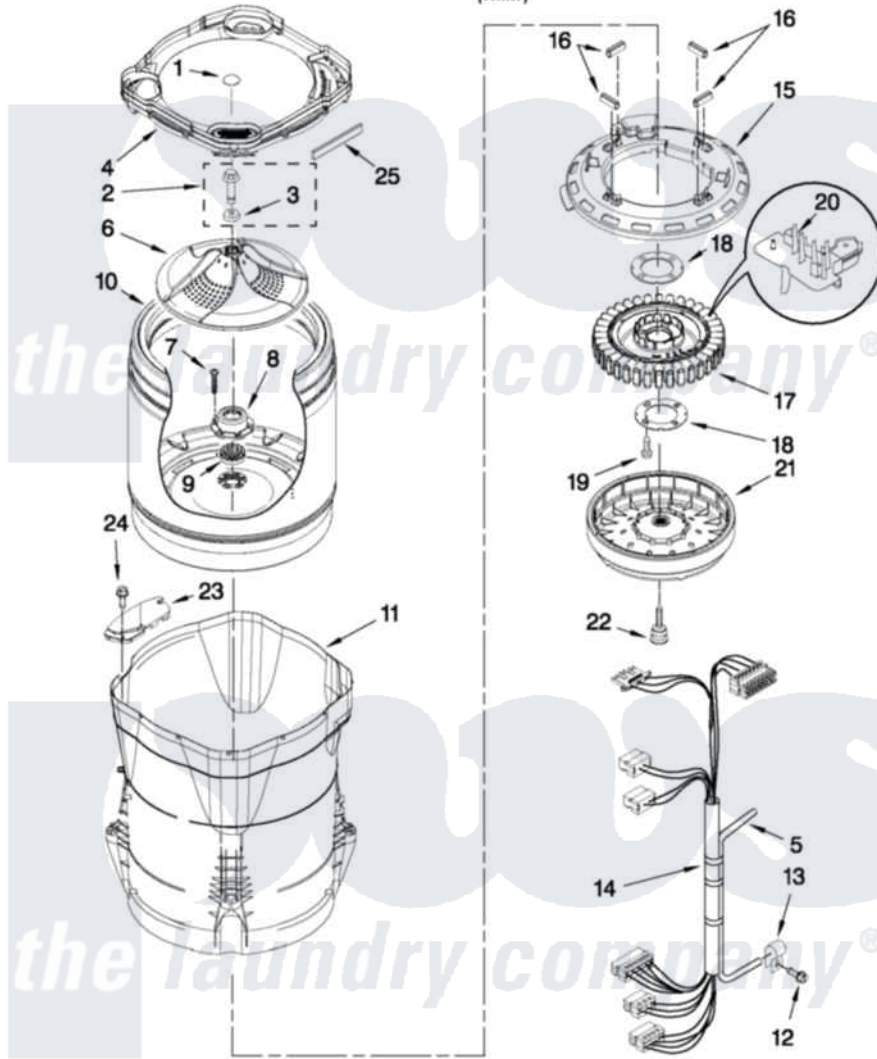

Whirlpool WTW7600XW2 03 - MOTOR, BASKET AND TUB PARTS

MOTOR, BASKET AND TUB PARTS

For Model: WTW7600XW2
(White)

W10407660

FOR ORDERING INFORMATION REFER TO PARTS PRICE LIST

5

Whirlpool [Residential Whirlpool WTW7600XW2 Washer Parts](#) Parts Diagram 03 - MOTOR, BASKET AND TUB PARTS
Click on the part number to view part

Item	Original Part Number	Replaced By	Status	Part Description
1	W10305259			Cap, Impeller
2	W10076270			Screw And Washer Assembly
3	W10076260			Washer
4	W10309696			Tub Ring
5	8572540	353244		Hose, Pressure Switch
6	W10286241			Impeller
7	8533953			Screw, 8-16 X 1.000
8	W10118114	280145		Hub
9	8545953	280145		Hub
10	W10310957			Basket Assembly
11	W10128830	W10193886		Tub-Outer
12	8533957			Screw, 10-16 X 1/2
13	W10005430			Clamp, Pressure Hose Retainer
14	W10137697			Harness, Lower
15	W10137698			Shield, Drive Motor
16	8565172	280142		Tube

17	8565170	W10419333	Stator, Motor
18	8557836		Plate, Stator
19	8534042		Screw, 1/4-20 X .968
20	W10178988		Rps Assembly
21	8565177	280146	Rotor
22	N/P	Not Available	BOLT, ROTOR ASSEMBLY NON-SERVICEABLE (SUPPLIED W/ROTOR)
23	W10222008		Filter, Dual Pump Hood
24	8533928		Screw, 8-18 X 3/4
25	W10205824		Absorber, Impact