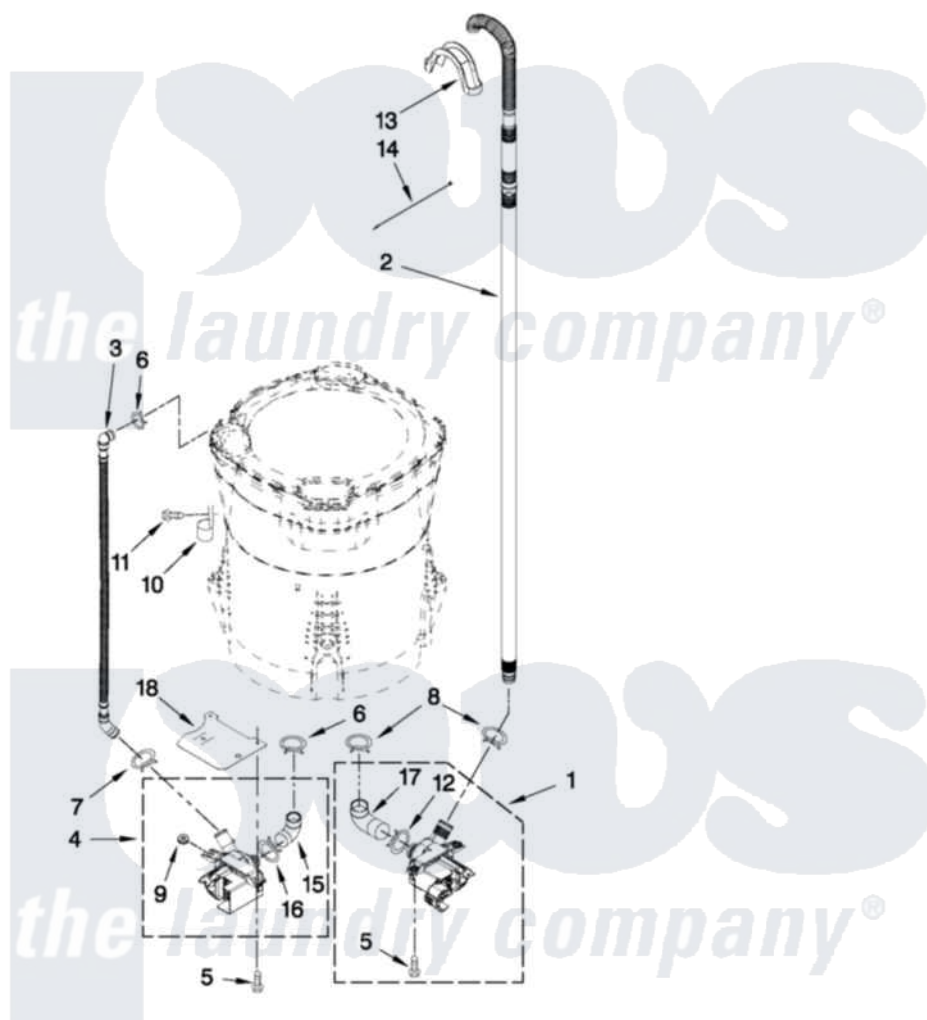

Whirlpool WTW7600XW2 04 - PUMP PARTS

PUMP PARTS

For Model: WTW7600XW2
(White)

FOR ORDERING INFORMATION REFER TO PARTS PRICE LIST

W10407660

7

Whirlpool [Residential Whirlpool WTW7600XW2 Washer Parts](#) Parts Diagram 04 - PUMP PARTS

[Click on the part number to view part](#)

Item	Original Part Number	Replaced By	Status	Part Description
1	W10281682	W10217134		Pump-Water
2	W10236686			Hose, Drain
3	8543774			Hose, Recirc
4	W10049400	W10233462		Pump-Water
5	W10004910			Screw, 12-16 X 1-1/4
6	370449	285655		Clamp, Hose
7	8269146			Clamp, Hose
8	8317496	285655		Clamp, Hose
9	8182771	280155		Grommet
10	8534021			Clamp, Recirc Hose Retainer
11	8533943	W10109200		Screw, Baffle Mounting
12	8182768	285655		Clamp, Hose
13	8576642			Retainer, Drain Hose
14	W10339879			Tie, Cable
15	8182769			Hose, Recirc Pump
16	8182770	3367052		Clamp, Hose