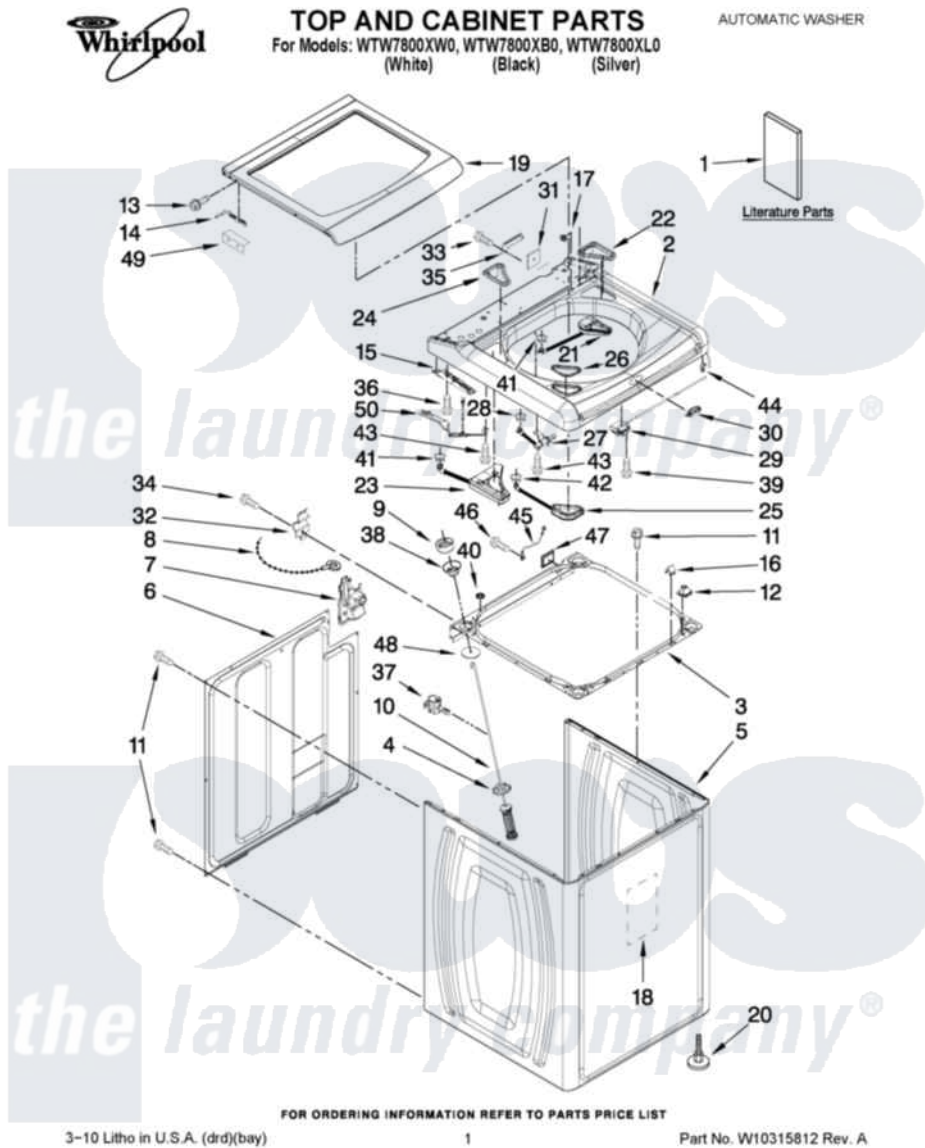

Whirlpool WTW7800XB0 01 - TOP AND CABINET PARTS

[Whirlpool Residential Whirlpool WTW7800XB0 Washer Parts](#) Parts Diagram 01 - TOP AND CABINET PARTS
 Click on the part number to view part

Item	Original Part Number	Replaced By	Status	Part Description
1	W10240438		Not Available	Installation Instructions (English/French)
"	W10240439		Not Available	Installation Instructions (Spanish)
"	W10298601		Not Available	USE & CARE GUIDE
"	W10310047		Not Available	TECH SHEET
"	W10026652		Not Available	Improved Wash Performance Sheet (English/French)
"	W10178406		Not Available	Improved Wash Performance Sheet (Spanish)
"	W10306703		Not Available	IMPROVED WASH PERFORMANCE SHEET (WIRING DIAGRAM)
"	W10298614		Not Available	IMPROVED WASH PERFORMANCE SHEET (ENERGY GUIDE)
2	3957177			Top
"	W10298629			Top
"	W10298630			Top