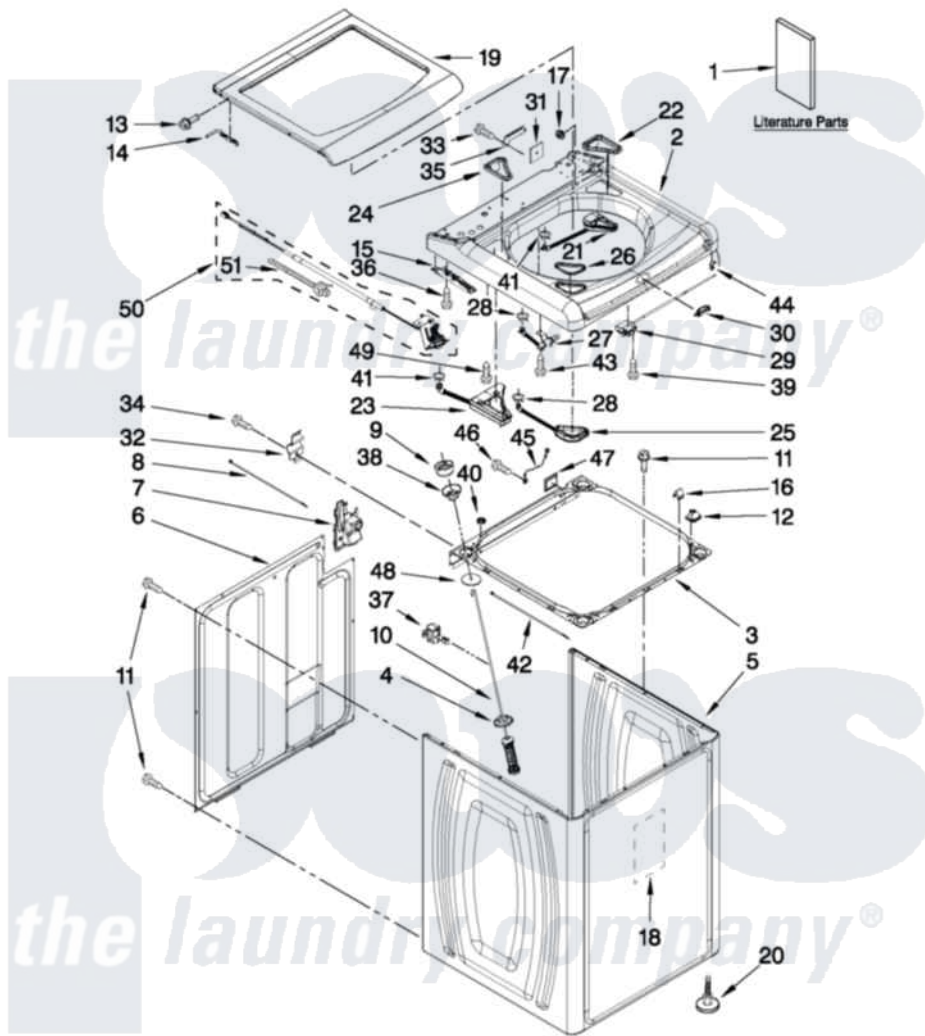

Whirlpool WTW7800XB2 01 - TOP AND CABINET PARTS

TOP AND CABINET PARTS

For Models: WTW7800XW2, WTW7800XB2, WTW7800XL2
(White) (Black) (Silver)

AUTOMATIC WASHER

FOR ORDERING INFORMATION REFER TO PARTS PRICE LIST

3-11 Litho in U.S.A. (MP)(bay)

1

Part No. W10407661 Rev. A

[Whirlpool Residential Whirlpool WTW7800XB2 Washer Parts](#) Parts Diagram 01 - TOP AND CABINET PARTS

[Click on the part number to view part](#)

Item	Original Part Number	Replaced By	Status	Part Description
1	W10240438		Not Available	Installation Instructions (English/French)
"	W10240439		Not Available	Installation Instructions (Spanish)
"	W10373818		Not Available	INSTALLATION INSTRUCTIONS (USE & CARE GUIDE)
"	W10338694		Not Available	INSTALLATION INSTRUCTIONS (TECH SHEET)
"	W10385943		Not Available	INSTALLATION INSTRUCTIONS (ENERGY GUIDE)
2	3957177			Top
"	W10298629			Top
"	W10298630			Top
3	W10162604	W10198634		Frame
4	8564017			Cup, Suspension
5	8566097	W10434974		Cabinet