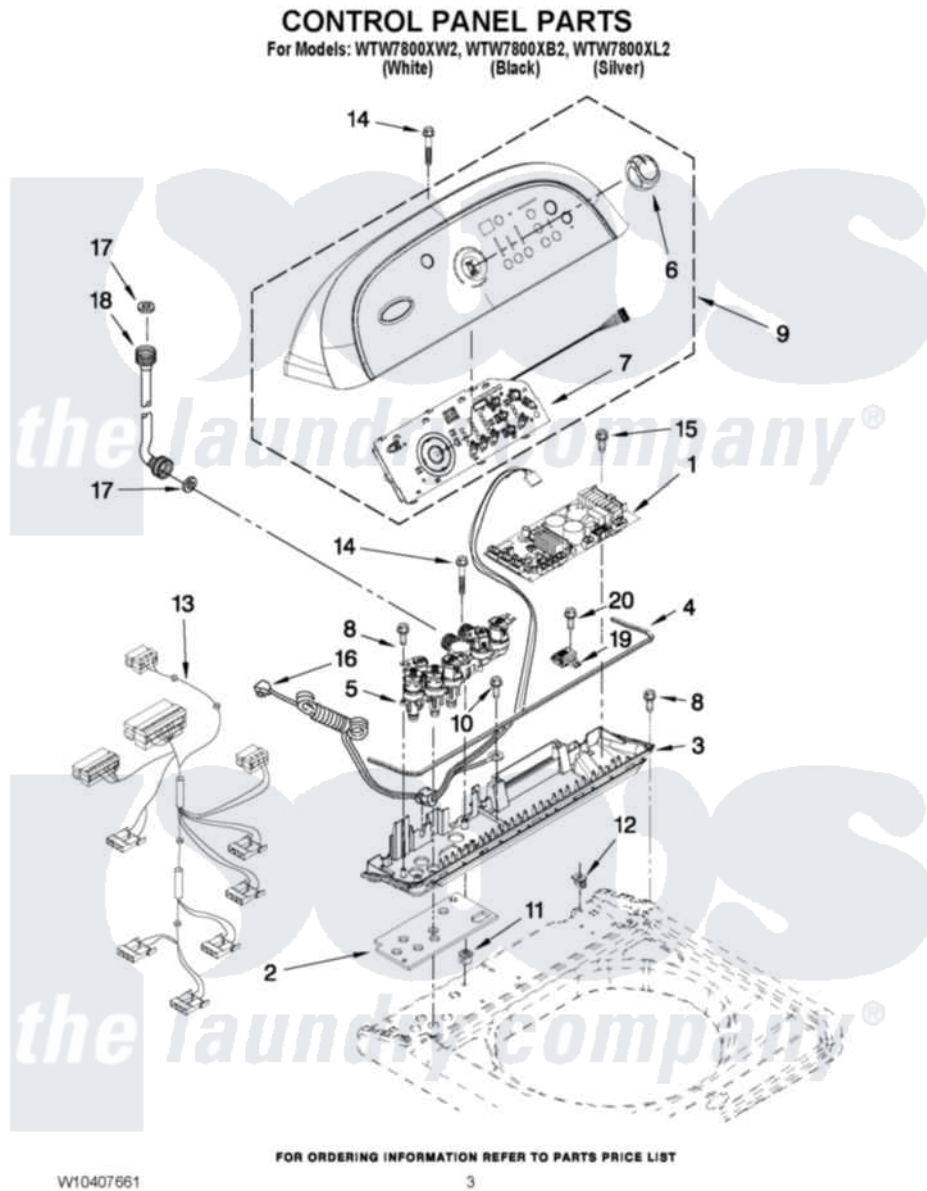

Whirlpool WTW7800XB2 02 - CONTROL PANEL PARTS

Whirlpool [Residential Whirlpool WTW7800XB2 Washer Parts](#) Parts Diagram 02 - CONTROL PANEL PARTS
Click on the part number to view part

Item	Original Part Number	Replaced By	Status	Part Description
1	W10372179			Control Unit Assembly, Machine And Motor
2	W10130502			Gasket, Valve Tray
3	8578550			Tray Assembly, Console
"	W10309224			Tray Assembly, Console
"	W10309229			Tray Assembly, Console
4	8546616			Gasket, Console/Tray
5	W10326913			Valve, Log Assembly W/Harness
6	W10211335			Knob, Assembly
7	W10297399			User Interface
8	W10052600			Screw, 8-18 X 3/4
9	W10211348			Console
"	W10211349			Console
"	W10211350			Console
10	3351614			Screw, Gearcase Cover Mounting

11	98460		Nut, Push-In
12	W10022060		Nut, Push-In
13	W10350667		Harness, Valve
14	8565324		Screw, 10-16 X 1.75
15	8281136		Screw, 10-16 X 3/4
16	3407203		Cord Assembly, Power
17	W10242307	16123	Washer Inlet-Hose Miscellaneous Parts Must be Ordered Separately.
18	W10194208	89503	Hose-Inlet
"	8571378	89503	Hose-Inlet
19	W10346406		Power Supply
20	9740849		Screw, 8-18 X 7/16