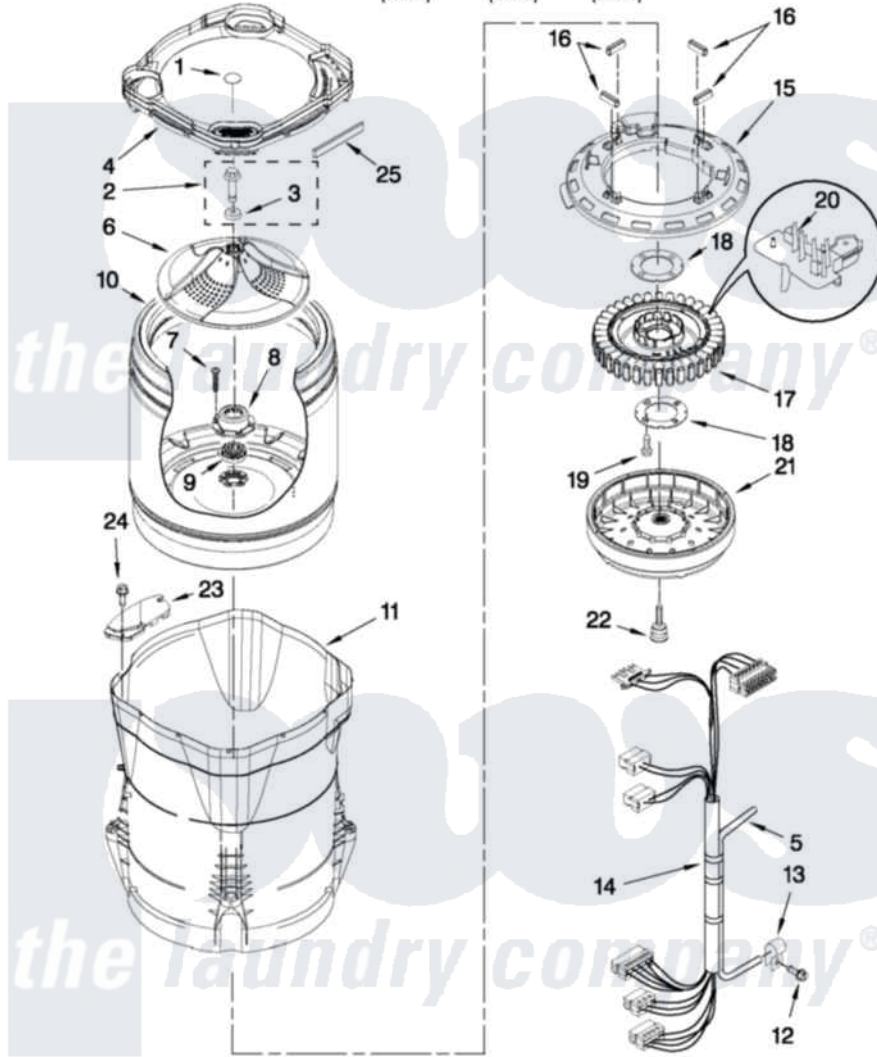

# Whirlpool WTW7800XB2 03 - MOTOR, BASKET AND TUB PARTS

## MOTOR, BASKET AND TUB PARTS

For Models: WTW7800XW2, WTW7800XB2, WTW7800XL2  
(White) (Black) (Silver)

W10407661

FOR ORDERING INFORMATION REFER TO PARTS PRICE LIST

5

Whirlpool Residential Whirlpool WTW7800XB2 Washer Parts Parts Diagram 03 - MOTOR, BASKET AND TUB PARTS

[Click on the part number to view part](#)

Item	Original Part Number	Replaced By	Status	Part Description
1	<a href="#">W10305259</a>			Cap, Impeller
2	<a href="#">W10076270</a>			Screw And Washer Assembly
3	<a href="#">W10076260</a>			Washer
4	<a href="#">W10309696</a>			Tub Ring
5	8572540	<a href="#">353244</a>		Hose, Pressure Switch
6	<a href="#">W10286241</a>			Impeller
7	<a href="#">8533953</a>			Screw, 8-16 X 1.000
8	W10118114	<a href="#">280145</a>		Hub
9	8545953	<a href="#">280145</a>		Hub
10	<a href="#">W10310957</a>			Basket Assembly
11	W10128830	<a href="#">W10193886</a>		Tub-Outer
12	<a href="#">8533957</a>			Screw, 10-16 X 1/2
13	<a href="#">W10005430</a>			Clamp, Pressure Hose Retainer
14	<a href="#">W10137697</a>			Harness, Lower
15	<a href="#">W10137698</a>			Shield, Drive Motor
16	8565172	<a href="#">280142</a>		Tube

17	8565170	<a href="#">W10419333</a>	Stator, Motor
18	<a href="#">8557836</a>		Plate, Stator
19	<a href="#">8534042</a>		Screw, 1/4-20 X .968
20	<a href="#">W10178988</a>		Rps Assembly
21	8565177	<a href="#">280146</a>	Rotor
22	N/P	Not Available	BOLT, ROTOR ASSEMBLY NON-SERVICEABLE (SUPPLIED W/ROTOR)
23	<a href="#">W10222008</a>		Filter, Dual Pump Hood
24	<a href="#">8533928</a>		Screw, 8-18 X 3/4
25	<a href="#">W10205824</a>		Absorber, Impact