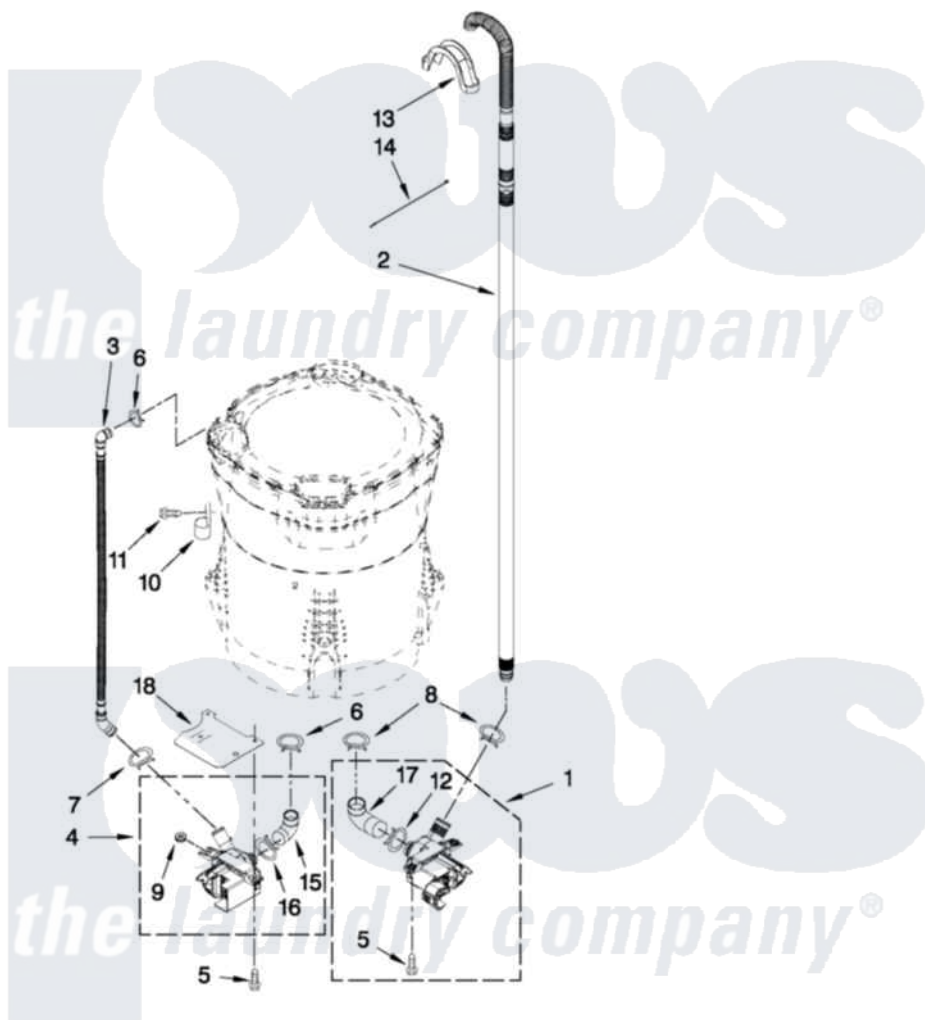

# Whirlpool WTW7800XB2 04 - PUMP PARTS

## PUMP PARTS

For Models: WTW7800XW2, WTW7800XB2, WTW7800XL2  
(White) (Black) (Silver)

FOR ORDERING INFORMATION REFER TO PARTS PRICE LIST

7

W10407661

Whirlpool [Residential Whirlpool WTW7800XB2 Washer Parts](#) Parts Diagram 04 - PUMP PARTS

[Click on the part number to view part](#)

Item	Original Part Number	Replaced By	Status	Part Description
1	W10281682	<a href="#">W10217134</a>		Pump-Water
2	<a href="#">W10236686</a>			Hose, Drain
3	<a href="#">8543774</a>			Hose, Recirc
4	W10049400	<a href="#">W10233462</a>		Pump-Water
5	<a href="#">W10004910</a>			Screw, 12-16 X 1-1/4
6	370449	<a href="#">285655</a>		Clamp, Hose
7	<a href="#">8269146</a>			Clamp, Hose
8	8317496	<a href="#">285655</a>		Clamp, Hose
9	8182771	<a href="#">280155</a>		Grommet
10	<a href="#">8534021</a>			Clamp, Recirc Hose Retainer
11	8533943	<a href="#">W10109200</a>		Screw, Baffle Mounting
12	8182768	<a href="#">285655</a>		Clamp, Hose
13	<a href="#">8576642</a>			Retainer, Drain Hose
14	<a href="#">W10339879</a>			Tie, Cable
15	<a href="#">8182769</a>			Hose, Recirc Pump
16	8182770	<a href="#">3367052</a>		Clamp, Hose