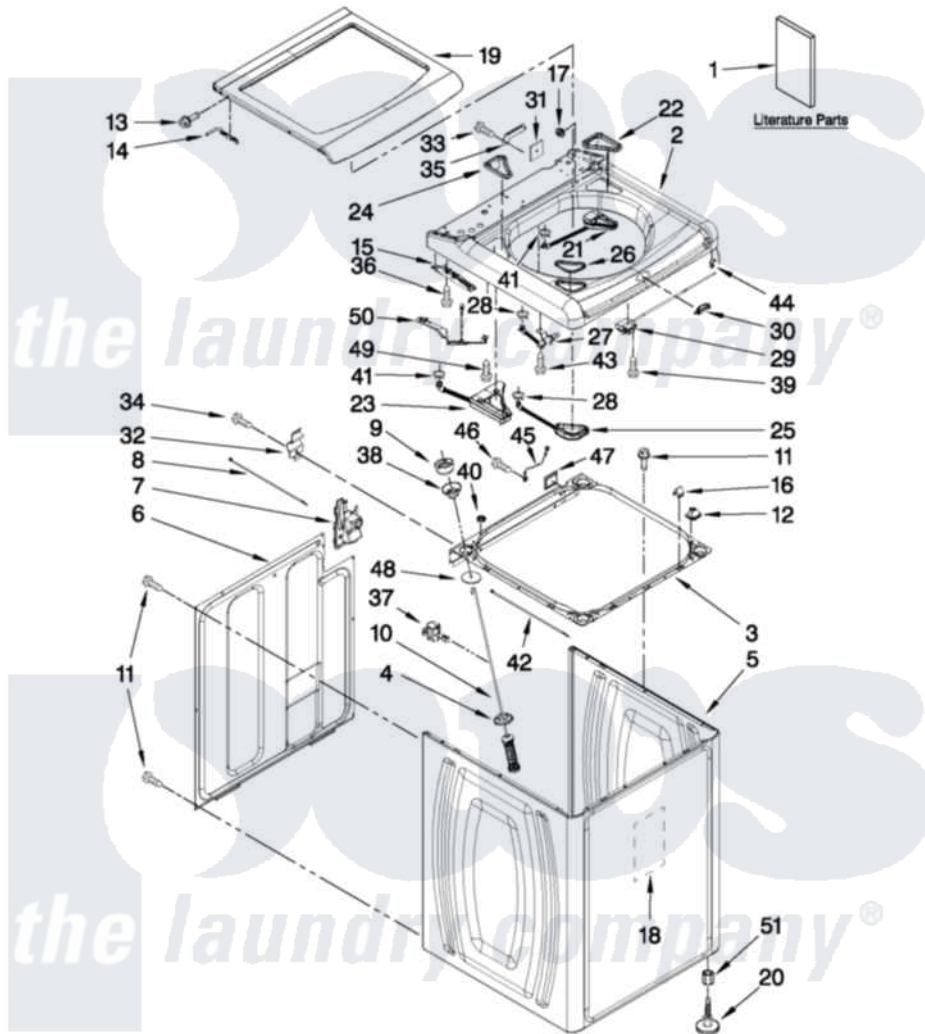

Whirlpool WTW7800XB3 01 - TOP AND CABINET PARTS

TOP AND CABINET PARTS

For Models: WTW7800XW3, WTW7800XB3, WTW7800XL3
(White) (Black) (Silver)

AUTOMATIC WASHER

FOR ORDERING INFORMATION REFER TO PARTS PRICE LIST

6-11 Litho in U.S.A. (JLP) (psw)

1

Part No. W10428892 Rev. A

[Whirlpool Residential Whirlpool WTW7800XB3 Washer Parts](#) Parts Diagram 01 - TOP AND CABINET PARTS

[Click on the part number to view part](#)

Item	Original Part Number	Replaced By	Status	Part Description
1	W10240438		Not Available	Installation Instructions (English/French)
"	W10240439		Not Available	Installation Instructions (Spanish)
"	W10373818		Not Available	INSTALLATION INSTRUCTIONS (USE & CARE GUIDE)
"	W10338694		Not Available	INSTALLATION INSTRUCTIONS (TECH SHEET)
"	W10385943		Not Available	INSTALLATION INSTRUCTIONS (ENERGY GUIDE)
2	3957177			Top
"	W10298629			Top
"	W10298630			Top
3	W10162604	W10198634		Frame
4	8564017			Cup, Suspension
5	8566097	W10434974		Cabinet