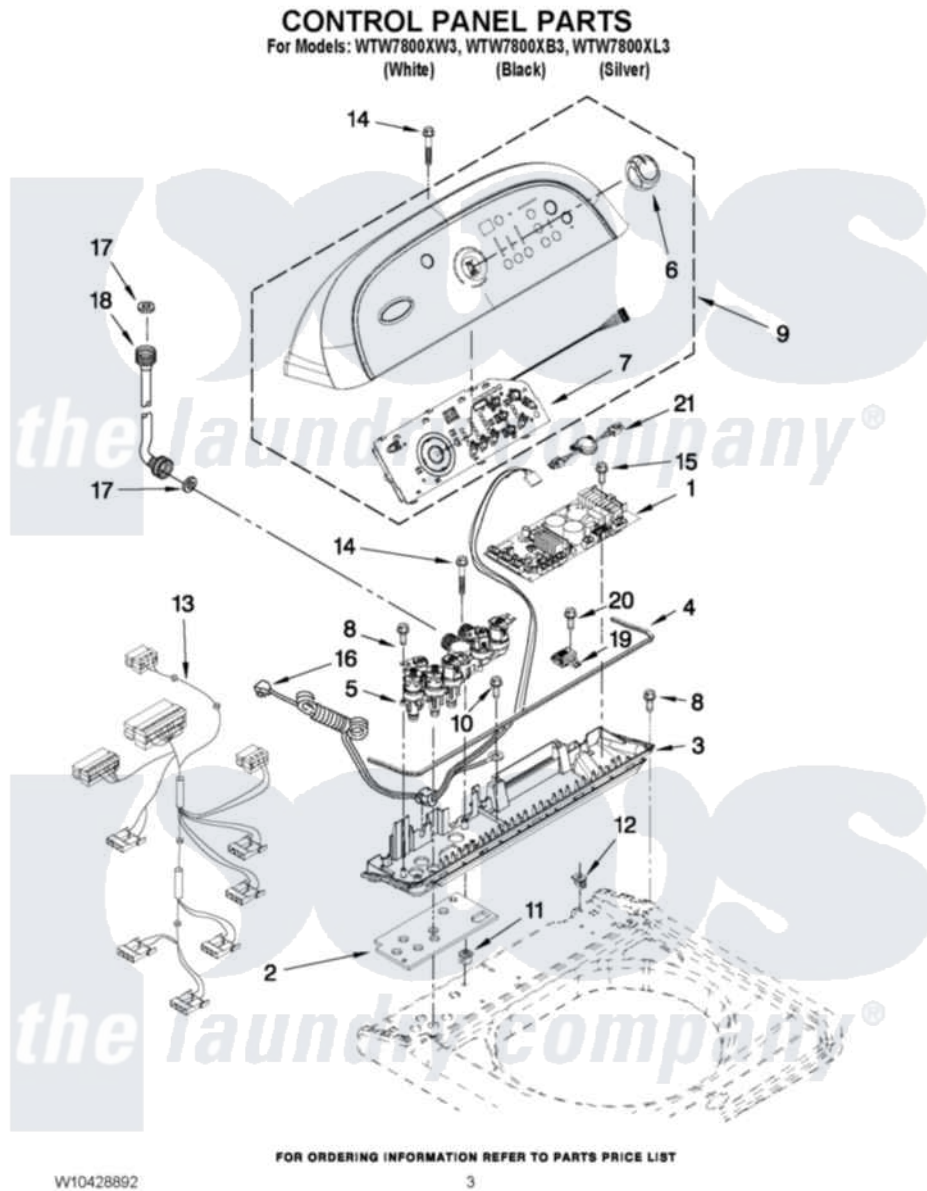

Whirlpool WTW7800XB3 02 - CONTROL PANEL PARTS

Whirlpool [Residential Whirlpool WTW7800XB3 Washer Parts](#) Parts Diagram 02 - CONTROL PANEL PARTS
Click on the part number to view part

Item	Original Part Number	Replaced By	Status	Part Description
1	W10372179			Control Unit Assembly, Machine And Motor
2	W10130502			Gasket, Valve Tray
3	8578550			Tray Assembly, Console
"	W10309224			Tray Assembly, Console
"	W10309229			Tray Assembly, Console
4	8546616			Gasket, Console/Tray
5	W10326913			Valve, Log Assembly W/Harness
6	W10211335			Knob, Assembly
7	W10297399			User Interface
8	W10052600			Screw, 8-18 X 3/4
9	W10211348			Console
"	W10211349			Console
"	W10211350			Console
10	3351614			Screw, Gearcase Cover Mounting

11	98460		Nut, Push-In
12	W10022060		Nut, Push-In
13	W10328040		Harness, Log Valve
14	8565324		Screw, 10-16 X 1.75
15	8281136		Screw, 10-16 X 3/4
16	3407203		Cord Assembly, Power
17	W10242307	16123	Washer Inlet-Hose Miscellaneous Parts Must be Ordered Separately.
18	W10194208	89503	Hose-Inlet
"	8571378	89503	Hose-Inlet
19	W10346406		Power Supply
20	9740849		Screw, 8-18 X 7/16
21	W10307472		Harness, Led Mov