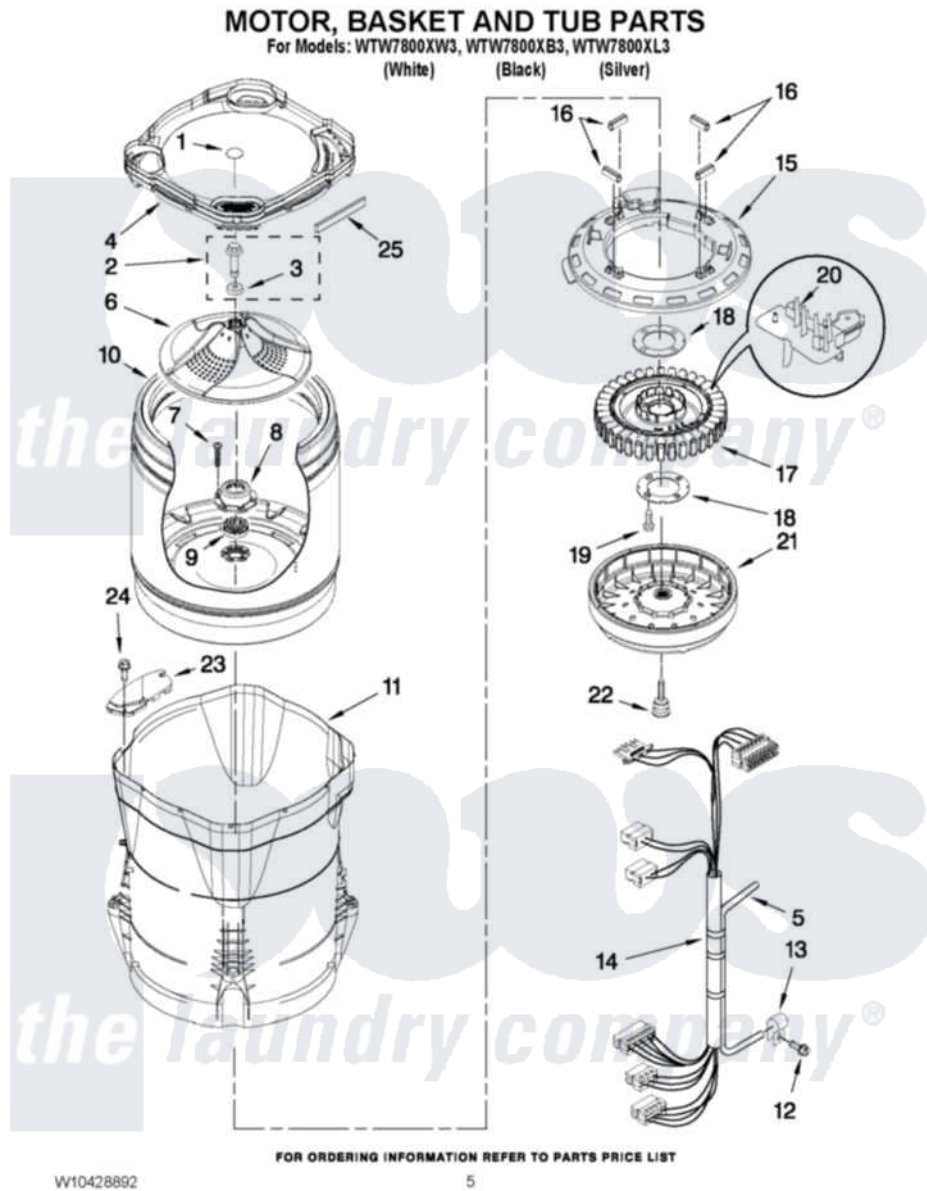

Whirlpool WTW7800XB3 03 - MOTOR, BASKET AND TUB PARTS

Whirlpool [Residential Whirlpool WTW7800XB3 Washer Parts](#) Parts Diagram 03 - MOTOR, BASKET AND TUB PARTS
Click on the part number to view part

Item	Original Part Number	Replaced By	Status	Part Description
1	W10305259			Cap, Impeller
2	W10076270			Screw And Washer Assembly
3	W10076260			Washer
4	W10309696			Tub Ring
5	8572540	353244		Hose, Pressure Switch
6	W10286241			Impeller
7	8533953			Screw, 8-16 X 1.000
8	W10118114	280145		Hub
9	8545953	280145		Hub
10	W10310957			Basket Assembly
11	W10128830	W10193886		Tub-Outer
12	8533957			Screw, 10-16 X 1/2
13	W10005430			Clamp, Pressure Hose Retainer
14	W10137697			Harness, Lower
15	W10137698			Shield, Drive Motor
16	8565172	280142		Tube

17	8565170	W10419333	Stator, Motor
18	8557836		Plate, Stator
19	8534042		Screw, 1/4-20 X .968
20	W10178988		Rps Assembly
21	8565177	280146	Rotor
22	N/P	Not Available	BOLT, ROTOR ASSEMBLY NON-SERVICEABLE (SUPPLIED W/ROTOR)
23	W10222008		Filter, Dual Pump Hood
24	8533928		Screw, 8-18 X 3/4
25	W10205824		Absorber, Impact