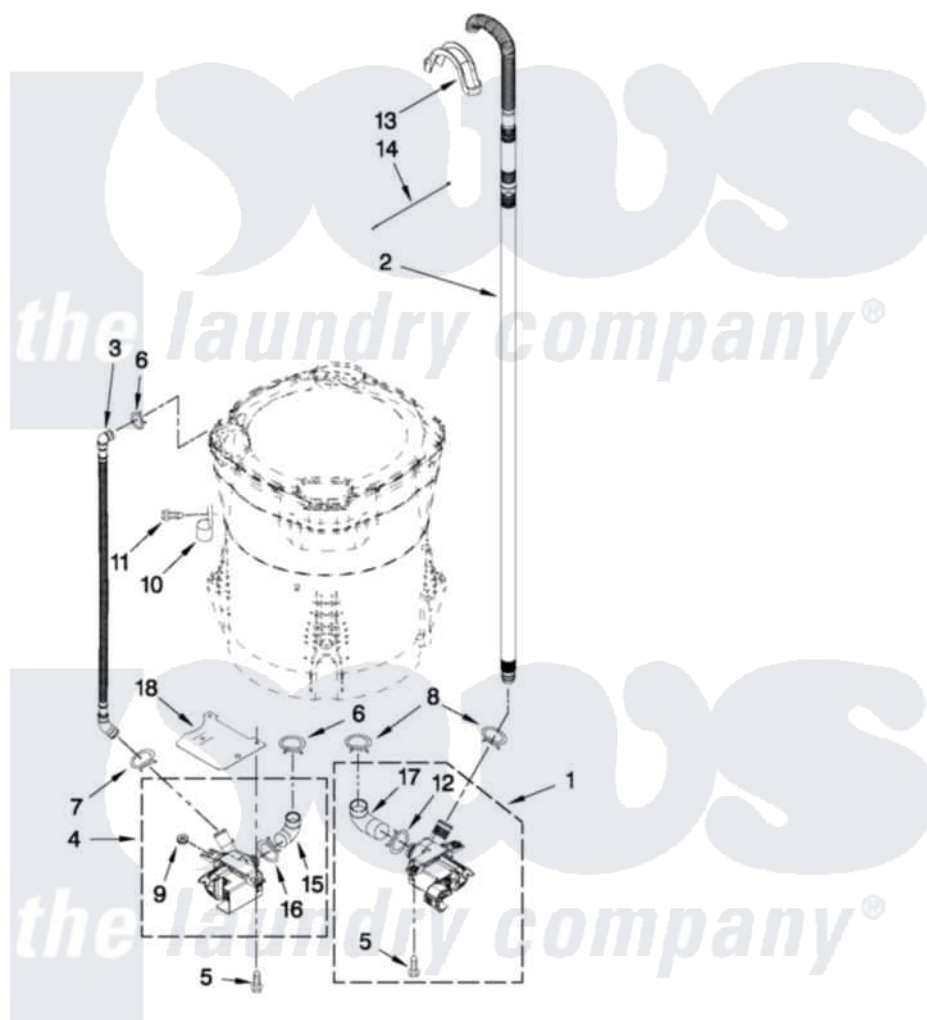

# Whirlpool WTW7800XB3 04 - PUMP PARTS

## PUMP PARTS

For Models: WTW7800XW3, WTW7800XB3, WTW7800XL3  
(White) (Black) (Silver)

FOR ORDERING INFORMATION REFER TO PARTS PRICE LIST

7

W10428892

Whirlpool [Residential Whirlpool WTW7800XB3 Washer Parts](#) Parts Diagram 04 - PUMP PARTS  
Click on the part number to view part

Item	Original Part Number	Replaced By	Status	Part Description
1	W10281682	<a href="#">W10217134</a>		Pump-Water
2	<a href="#">W10236686</a>			Hose, Drain
3	<a href="#">8543774</a>			Hose, Recirc
4	W10049400	<a href="#">W10233462</a>		Pump-Water
5	<a href="#">W10004910</a>			Screw, 12-16 X 1-1/4
6	370449	<a href="#">285655</a>		Clamp, Hose
7	<a href="#">8269146</a>			Clamp, Hose
8	8317496	<a href="#">285655</a>		Clamp, Hose
9	8182771	<a href="#">280155</a>		Grommet
10	<a href="#">8534021</a>			Clamp, Recirc Hose Retainer
11	8533943	<a href="#">W10109200</a>		Screw, Baffle Mounting
12	8182768	<a href="#">285655</a>		Clamp, Hose
13	<a href="#">8576642</a>			Retainer, Drain Hose
14	<a href="#">W10339879</a>			Tie, Cable
15	<a href="#">8182769</a>			Hose, Recirc Pump
16	8182770	<a href="#">3367052</a>		Clamp, Hose