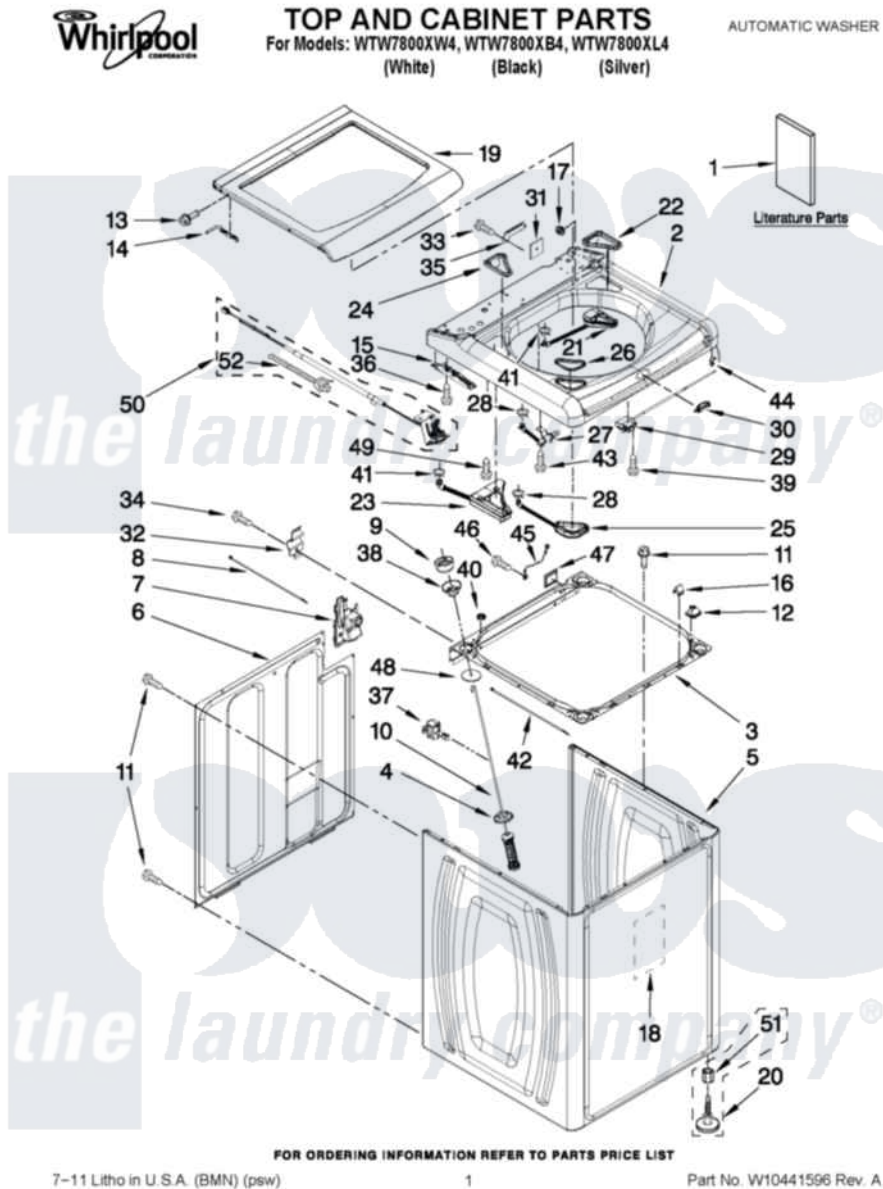

Whirlpool WTW7800XB4 01 - TOP AND CABINET PARTS

Whirlpool Residential Whirlpool WTW7800XB4 Washer Parts Parts Diagram 01 - TOP AND CABINET PARTS
 Click on the part number to view part

Item	Original Part Number	Replaced By	Status	Part Description
1	W10240438		Not Available	Installation Instructions (English/French)
"	W10240439		Not Available	Installation Instructions (Spanish)
"	W10420499		Not Available	USE & CARE GUIDE
"	W10338694		Not Available	INSTALLATION INSTRUCTIONS (TECH SHEET)
"	W10385943		Not Available	INSTALLATION INSTRUCTIONS (ENERGY GUIDE)
2	3957177			Top
"	W10298629			Top
"	W10298630			Top
3	W10162604	W10198634		Frame
4	8564017			Cup, Suspension
5	8566097	W10434974		Cabinet
"	W10045598	W10193869		Cabinet
"	W10093798	W10193880		Cabinet

46	3400076	Screw, Bracket Mounting
47	8578386	Shield, Wire Harness
48	8577896	Washer, Suspension Umbrella
49	693995	Screw, Hex Head
50	W10341737	Led Assembly
51	3400917	Nut, Jam
52	3391018	Tie Cable