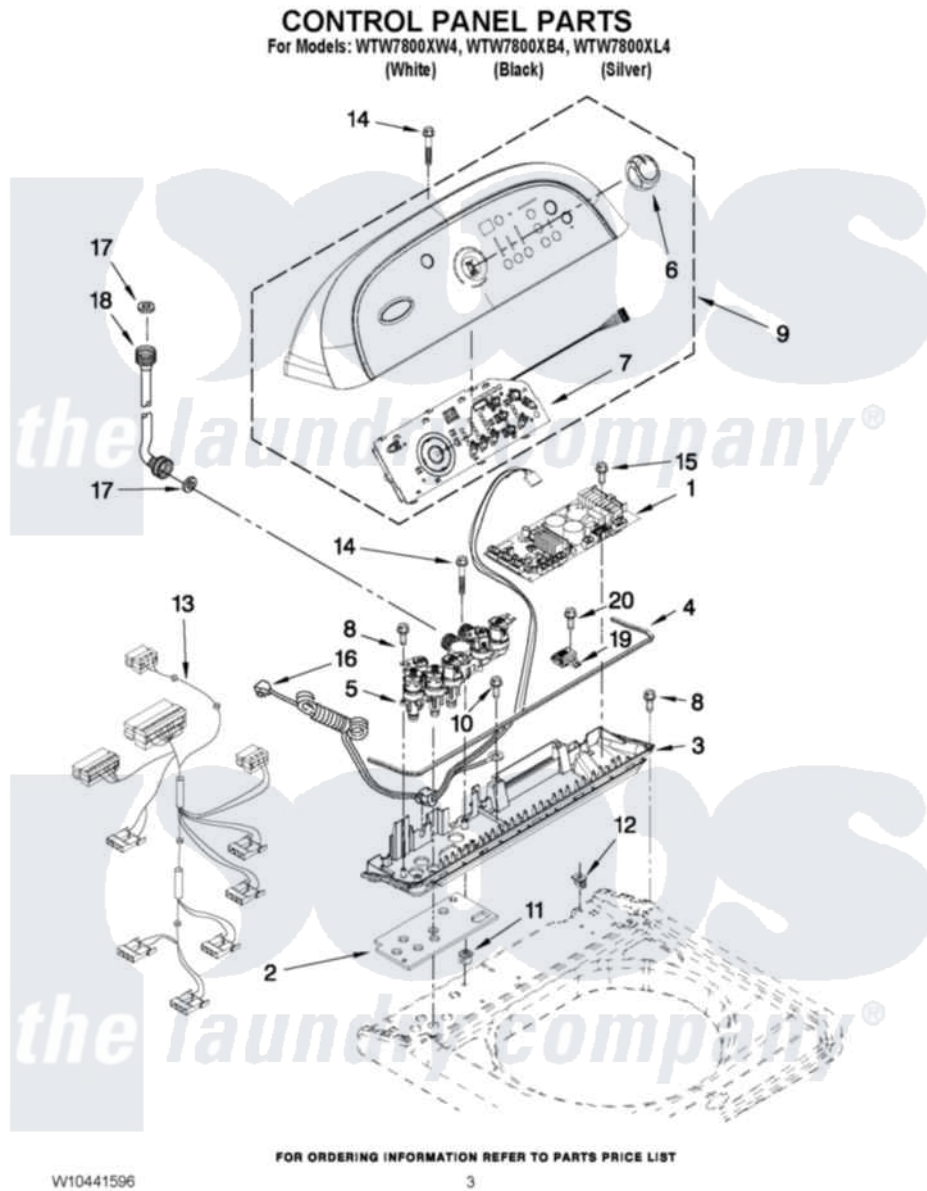

# Whirlpool WTW7800XB4 02 - CONTROL PANEL PARTS

Whirlpool [Residential Whirlpool WTW7800XB4 Washer Parts](#) Parts Diagram 02 - CONTROL PANEL PARTS  
Click on the part number to view part

Item	Original Part Number	Replaced By	Status	Part Description
1	<a href="#">W10372179</a>			Control Unit Assembly, Machine And Motor
2	<a href="#">W10130502</a>			Gasket, Valve Tray
3	<a href="#">8578550</a>			Tray Assembly, Console
"	<a href="#">W10309224</a>			Tray Assembly, Console
"	<a href="#">W10309229</a>			Tray Assembly, Console
4	<a href="#">8546616</a>			Gasket, Console/Tray
5	<a href="#">W10326913</a>			Valve, Log Assembly W/Harness
6	<a href="#">W10211335</a>			Knob, Assembly
7	<a href="#">W10297399</a>			User Interface
8	<a href="#">W10052600</a>			Screw, 8-18 X 3/4
9	<a href="#">W10211348</a>			Console
"	<a href="#">W10211349</a>			Console
"	<a href="#">W10211350</a>			Console
10	<a href="#">3351614</a>			Screw, Gearcase Cover Mounting

11	<a href="#">98460</a>		Nut, Push-In
12	<a href="#">W10022060</a>		Nut, Push-In
13	<a href="#">W10350667</a>		Harness, Valve
14	<a href="#">8565324</a>		Screw, 10-16 X 1.75
15	<a href="#">8281136</a>		Screw, 10-16 X 3/4
16	<a href="#">3407203</a>		Cord Assembly, Power
17	W10242307	<a href="#">16123</a>	Washer Inlet-Hose Miscellaneous Parts Must be Ordered Separately.
18	W10194208	<a href="#">89503</a>	Hose-Inlet
"	W10194209	<a href="#">89503</a>	Hose-Inlet
19	<a href="#">W10346406</a>		Power Supply
20	<a href="#">9740849</a>		Screw, 8-18 X 7/16