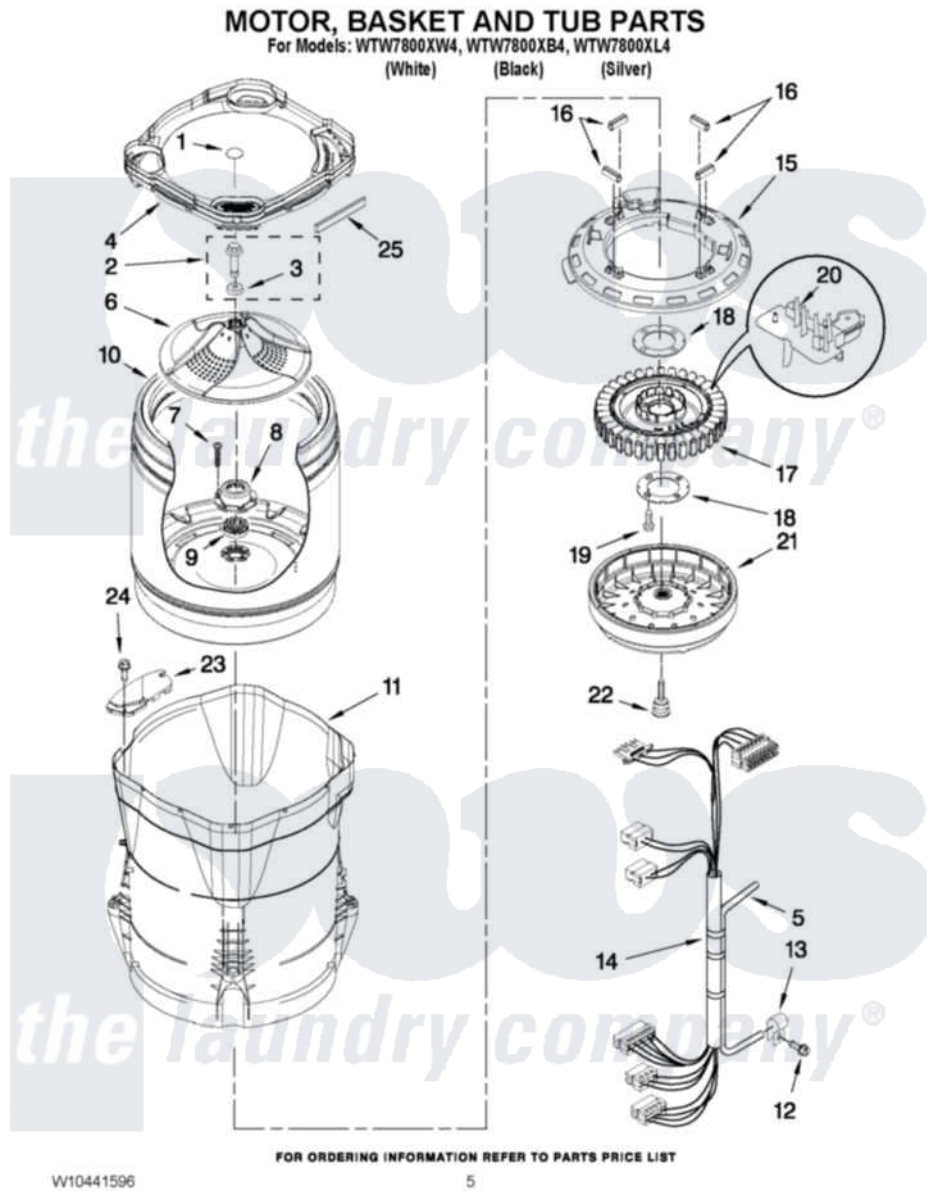

Whirlpool WTW7800XB4 03 - MOTOR, BASKET AND TUB PARTS

Whirlpool [Residential Whirlpool WTW7800XB4 Washer Parts](#) Parts Diagram 03 - MOTOR, BASKET AND TUB PARTS
Click on the part number to view part

Item	Original Part Number	Replaced By	Status	Part Description
1	W10305259			Cap, Impeller
2	W10076270			Screw And Washer Assembly
3	W10076260			Washer
4	W10309696			Tub Ring
5	8572540	353244		Hose, Pressure Switch
6	W10286241			Impeller
7	8533953			Screw, 8-16 X 1.000
8	W10118114	280145		Hub
9	8545953	280145		Hub
10	W10310957			Basket Assembly
11	W10128830	W10193886		Tub-Outer
12	8533957			Screw, 10-16 X 1/2
13	W10005430			Clamp, Pressure Hose Retainer
14	W10137697			Harness, Lower
15	W10137698			Shield, Drive Motor
16	8565172	280142		Tube

17	8565170	W10419333	Stator, Motor
18	8557836		Plate, Stator
19	8534042		Screw, 1/4-20 X .968
20	W10178988		Rps Assembly
21	8565177	280146	Rotor
22	N/P	Not Available	BOLT, ROTOR ASSEMBLY NON-SERVICEABLE (SUPPLIED W/ROTOR)
23	W10222008		Filter, Dual Pump Hood
24	8533928		Screw, 8-18 X 3/4
25	W10205824		Absorber, Impact