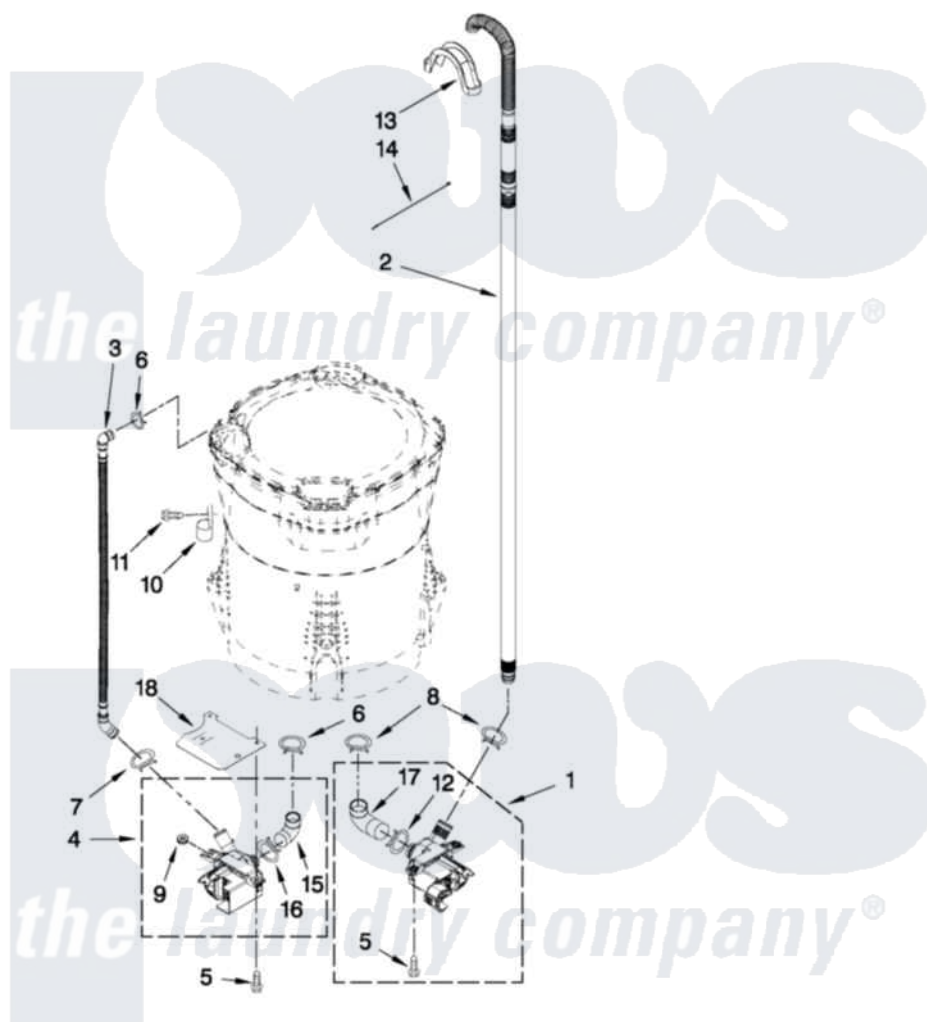

Whirlpool WTW7800XB4 04 - PUMP PARTS

PUMP PARTS

For Models: WTW7800XW4, WTW7800XB4, WTW7800XL4
(White) (Black) (Silver)

W10441596

FOR ORDERING INFORMATION REFER TO PARTS PRICE LIST

7

Whirlpool [Residential Whirlpool WTW7800XB4 Washer Parts](#) Parts Diagram 04 - PUMP PARTS
Click on the part number to view part

Item	Original Part Number	Replaced By	Status	Part Description
1	W10281682	W10217134		Pump-Water
2	W10236686			Hose, Drain
3	8543774			Hose, Recirc
4	W10049400	W10233462		Pump-Water
5	W10004910			Screw, 12-16 X 1-1/4
6	370449	285655		Clamp, Hose
7	8269146			Clamp, Hose
8	8317496	285655		Clamp, Hose
9	8182771	280155		Grommet
10	8534021			Clamp, Recirc Hose Retainer
11	8533943	W10109200		Screw, Baffle Mounting
12	8182768	285655		Clamp, Hose
13	8576642			Retainer, Drain Hose
14	W10339879			Tie, Cable
15	8182769			Hose, Recirc Pump
16	8182770	3367052		Clamp, Hose