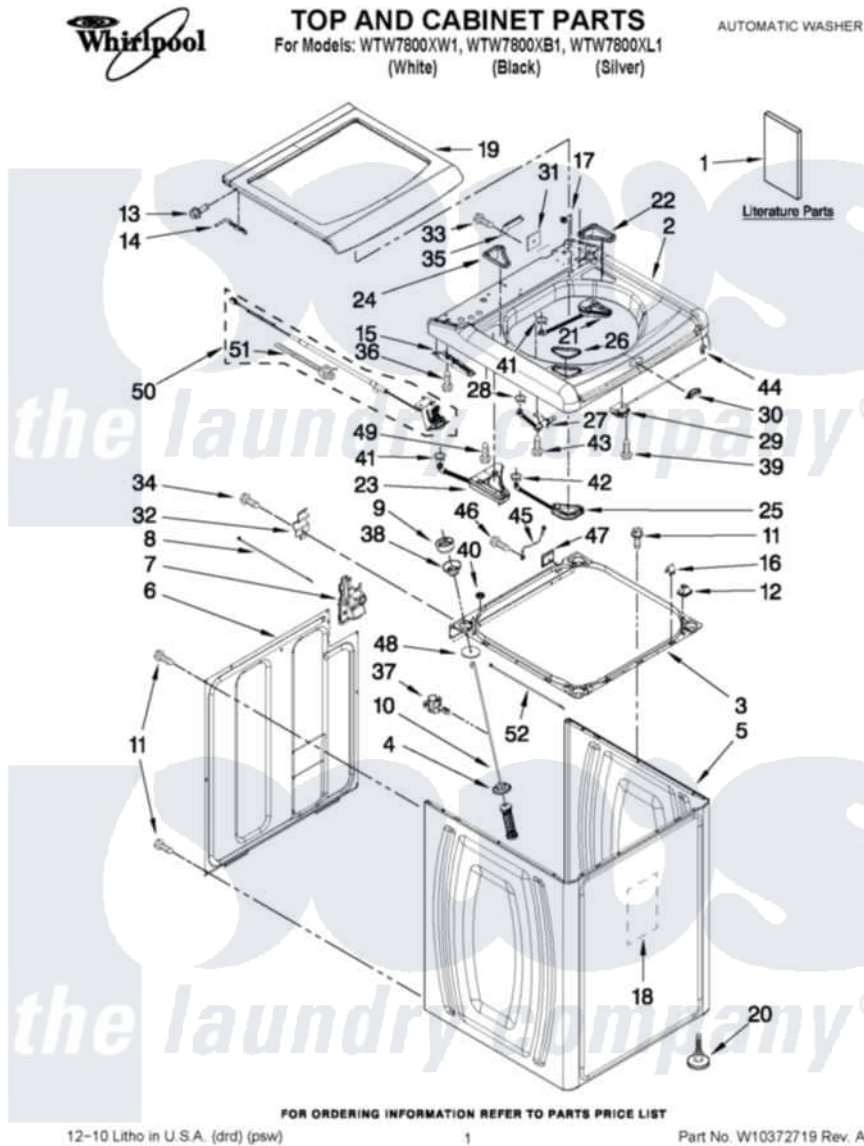

Whirlpool WTW7800XL1 01 - TOP AND CABINET PARTS

Whirlpool [Residential Whirlpool WTW7800XL1 Washer Parts](#) Parts Diagram 01 - TOP AND CABINET PARTS
 Click on the part number to view part

Item	Original Part Number	Replaced By	Status	Part Description
1	W10240438		Not Available	Installation Instructions (English/French)
"	W10240439		Not Available	Installation Instructions (Spanish)
"	W10330926		Not Available	USE & CARE GUIDE
"	W10351412		Not Available	INSTALLATION INSTRUCTIONS (TECH SHEET)
"	W10298614		Not Available	IMPROVED WASH PERFORMANCE SHEET (ENERGY GUIDE)
2	3957177			Top
"	W10298629			Top
"	W10298630			Top
3	W10162604	W10198634		Frame
4	8564017			Cup, Suspension
5	8566097	W10434974		Cabinet
"	W10045598	W10193869		Cabinet
"	W10093798	W10193880		Cabinet

46	3400076	Screw, Bracket Mounting
47	8578386	Shield, Wire Harness
48	8577896	Washer, Suspension Umbrella
49	693995	Screw, Hex Head
50	W10341737	Led Assembly
51	3391018	Tie Cable
52	W10063340	W10339879 Tie, Cable