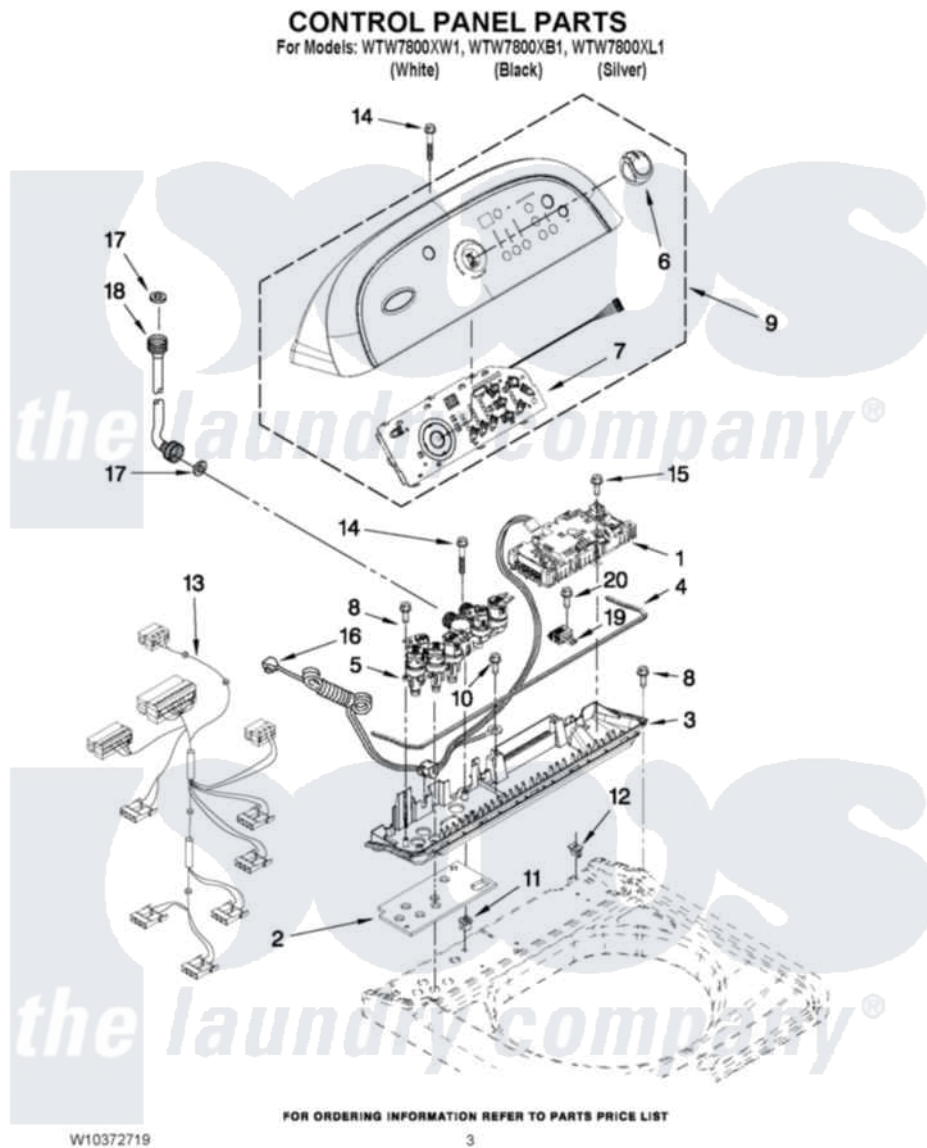

Whirlpool WTW7800XL1 02 - CONTROL PANEL PARTS

Whirlpool Residential Whirlpool WTW7800XL1 Washer Parts Parts Diagram 02 - CONTROL PANEL PARTS
Click on the part number to view part

| Item | Original Part Number | Replaced By | Status | Part Description |
|------|---------------------------|---------------------------|--------|--------------------------------|
| 1 | W10327531 | W10384465 | | Control-Elec |
| 2 | W10130502 | | | Gasket, Valve Tray |
| 3 | 8578550 | | | Tray Assembly, Console |
| " | W10309224 | | | Tray Assembly, Console |
| " | W10309229 | | | Tray Assembly, Console |
| 4 | 8546616 | | | Gasket, Console/Tray |
| 5 | W10326915 | | | Valve, Log |
| 6 | W10211335 | | | Knob, Assembly |
| 7 | W10297399 | | | User Interface |
| 8 | W10052600 | | | Screw, 8-18 X 3/4 |
| 9 | W10211348 | | | Console |
| " | W10211349 | | | Console |
| " | W10211350 | | | Console |
| 10 | 3351614 | | | Screw, Gearcase Cover Mounting |
| 11 | 98460 | | | Nut, Push-In |
| 12 | W10022060 | | | Nut, Push-In |

| | | | |
|----|---------------------------|-----------------------|---|
| 13 | W10350667 | | Harness, Valve |
| 14 | 8565324 | | Screw, 10-16 X 1.75 |
| 15 | 8281136 | | Screw, 10-16 X 3/4 |
| 16 | 3407203 | | Cord Assembly, Power |
| 17 | W10242307 | 16123 | Washer Inlet-Hose Miscellaneous Parts Must be Ordered Separately. |
| 18 | W10194208 | 89503 | Hose-Inlet |
| " | 8571378 | 89503 | Hose-Inlet |
| 19 | W10346406 | | Power Supply |
| 20 | 9740849 | | Screw, 8-18 X 7/16 |