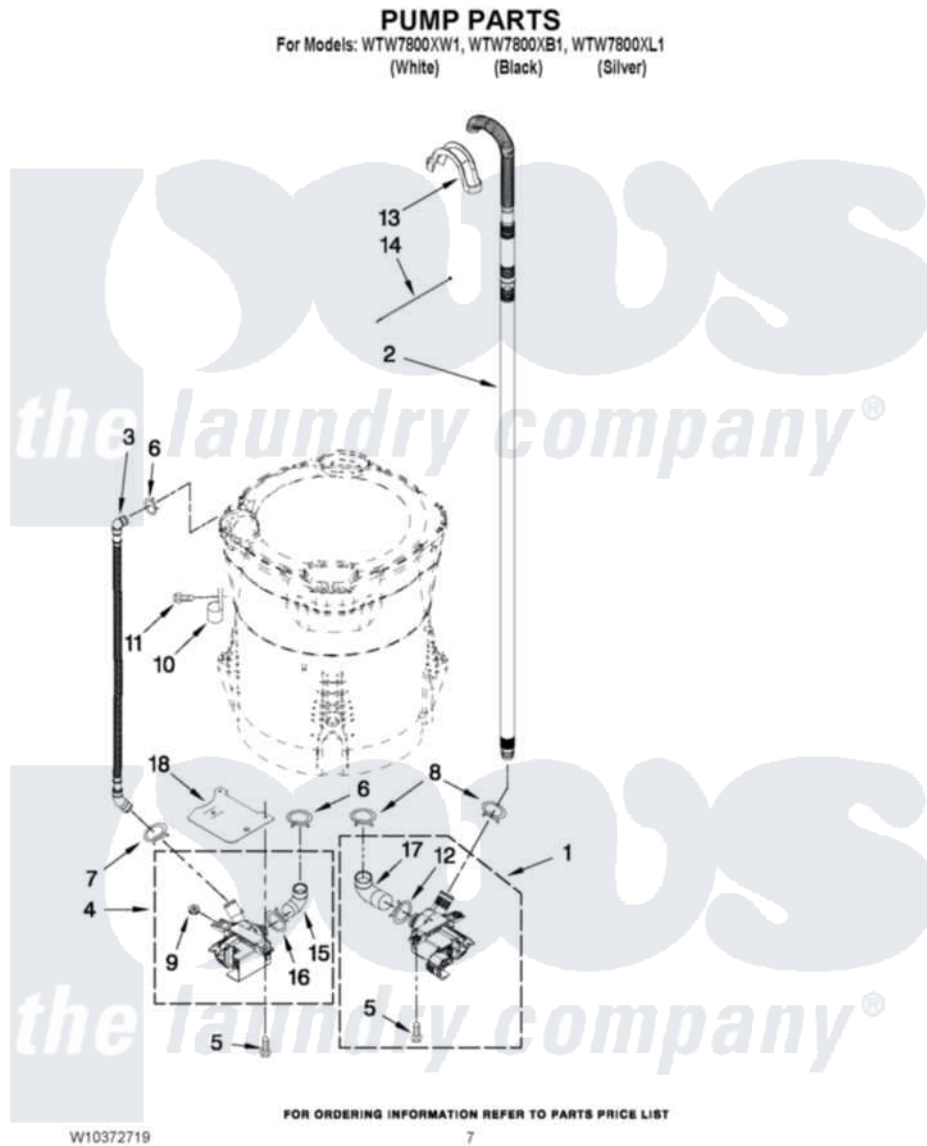

Whirlpool WTW7800XL1 04 - PUMP PARTS

Whirlpool [Residential Whirlpool WTW7800XL1 Washer Parts](#) Parts Diagram 04 - PUMP PARTS
Click on the part number to view part

Item	Original Part Number	Replaced By	Status	Part Description
1	W10281682	W10217134		Pump-Water
2	W10236686			Hose, Drain
3	8543774			Hose, Recirc
4	W10049400	W10233462		Pump-Water
5	W10004910			Screw, 12-16 X 1-1/4
6	370449	285655		Clamp, Hose
7	8269146			Clamp, Hose
8	8317496	285655		Clamp, Hose
9	8182771	280155		Grommet
10	8534021			Clamp, Recirc Hose Retainer
11	8533943	W10109200		Screw, Baffle Mounting
12	8182768	285655		Clamp, Hose
13	8576642			Retainer, Drain Hose
14	W10339879			Tie, Cable
15	8182769			Hose, Recirc Pump
16	8182770	3367052		Clamp, Hose