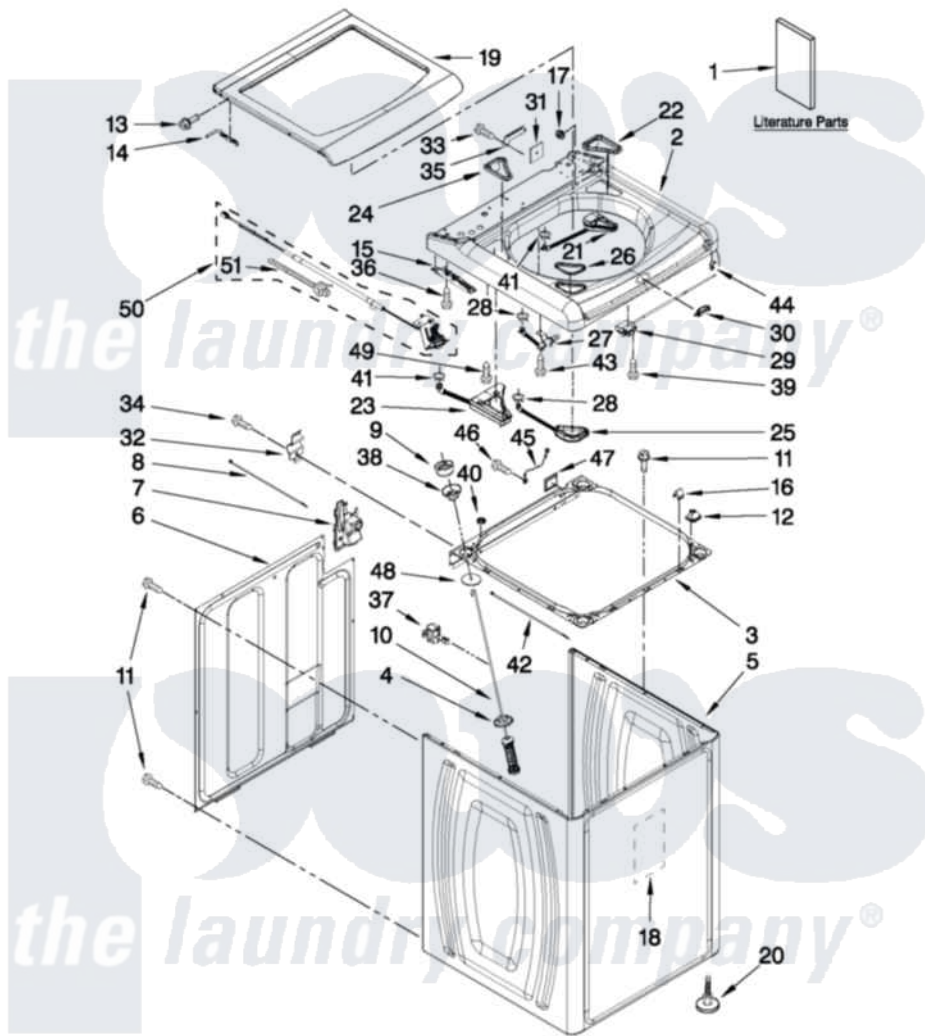

Whirlpool WTW7800XL2 01 - TOP AND CABINET PARTS

TOP AND CABINET PARTS

For Models: WTW7800XW2, WTW7800XB2, WTW7800XL2
(White) (Black) (Silver)

AUTOMATIC WASHER

FOR ORDERING INFORMATION REFER TO PARTS PRICE LIST

3-11 Litho in U.S.A. (MP)(bay)

1

Part No. W10407661 Rev. A

Whirlpool [Residential Whirlpool WTW7800XL2 Washer Parts](#) Parts Diagram 01 - TOP AND CABINET PARTS

[Click on the part number to view part](#)

| Item | Original Part Number | Replaced By | Status | Part Description |
|------|---------------------------|---------------------------|---------------|--|
| 1 | W10240438 | | Not Available | Installation Instructions (English/French) |
| " | W10240439 | | Not Available | Installation Instructions (Spanish) |
| " | W10373818 | | Not Available | INSTALLATION INSTRUCTIONS (USE & CARE GUIDE) |
| " | W10338694 | | Not Available | INSTALLATION INSTRUCTIONS (TECH SHEET) |
| " | W10385943 | | Not Available | INSTALLATION INSTRUCTIONS (ENERGY GUIDE) |
| 2 | 3957177 | | | Top |
| " | W10298629 | | | Top |
| " | W10298630 | | | Top |
| 3 | W10162604 | W10198634 | | Frame |
| 4 | 8564017 | | | Cup, Suspension |
| 5 | 8566097 | W10434974 | | Cabinet |

| | | | |
|----|---------------------------|-------------------------|-----------------------------|
| 44 | 90016 | | Clip, Pressure Switch Hose |
| 45 | 8281736 | 3184020 | Wire |
| 46 | 3400076 | | Screw, Bracket Mounting |
| 47 | 8578386 | | Shield, Wire Harness |
| 48 | 8577896 | | Washer, Suspension Umbrella |
| 49 | 693995 | | Screw, Hex Head |
| 50 | W10341737 | | Led Assembly |
| 51 | 3391018 | | Tie Cable |