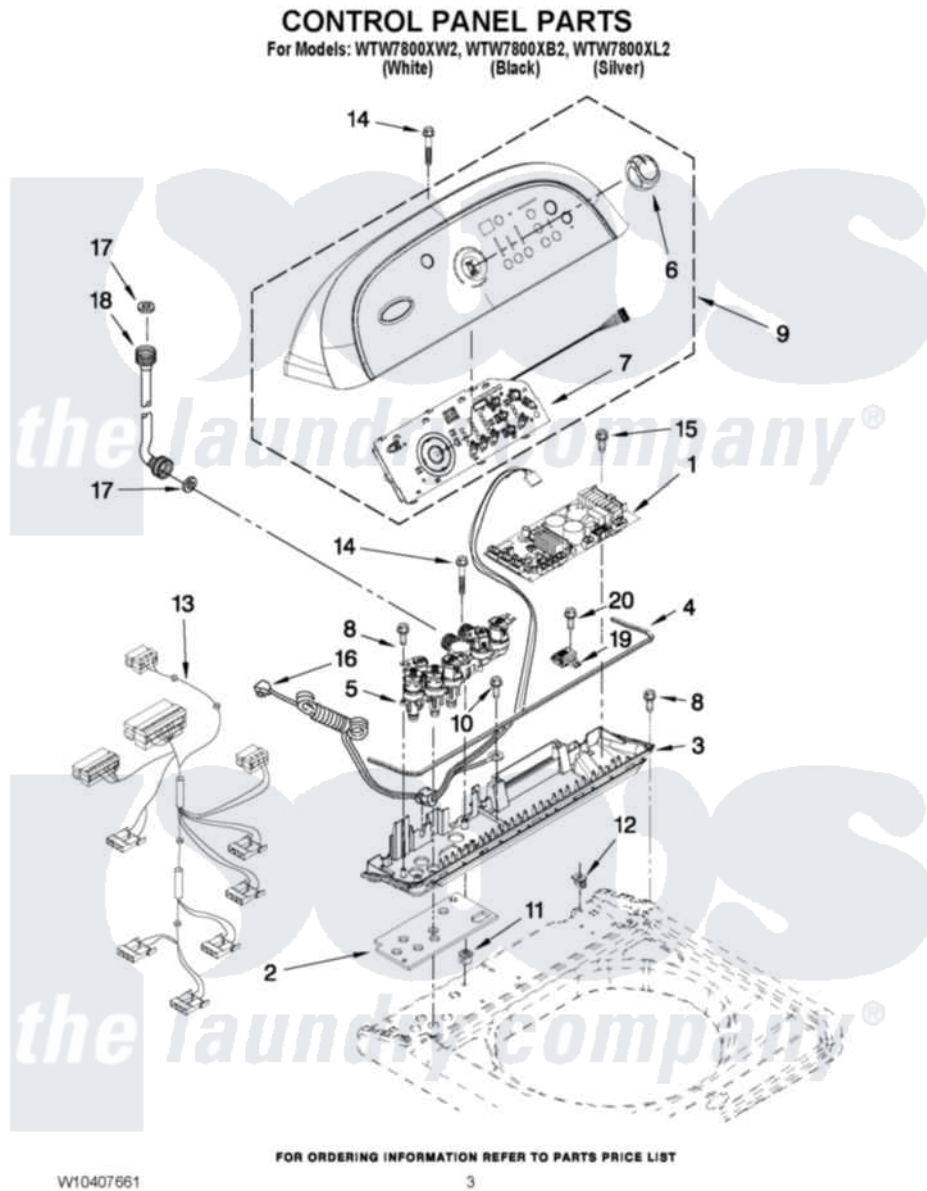

Whirlpool WTW7800XL2 02 - CONTROL PANEL PARTS

Whirlpool [Residential Whirlpool WTW7800XL2 Washer Parts](#) Parts Diagram 02 - CONTROL PANEL PARTS
Click on the part number to view part

Item	Original Part Number	Replaced By	Status	Part Description
1	W10372179			Control Unit Assembly, Machine And Motor
2	W10130502			Gasket, Valve Tray
3	8578550			Tray Assembly, Console
"	W10309224			Tray Assembly, Console
"	W10309229			Tray Assembly, Console
4	8546616			Gasket, Console/Tray
5	W10326913			Valve, Log Assembly W/Harness
6	W10211335			Knob, Assembly
7	W10297399			User Interface
8	W10052600			Screw, 8-18 X 3/4
9	W10211348			Console
"	W10211349			Console
"	W10211350			Console
10	3351614			Screw, Gearcase Cover Mounting

11	98460		Nut, Push-In
12	W10022060		Nut, Push-In
13	W10350667		Harness, Valve
14	8565324		Screw, 10-16 X 1.75
15	8281136		Screw, 10-16 X 3/4
16	3407203		Cord Assembly, Power
17	W10242307	16123	Washer Inlet-Hose Miscellaneous Parts Must be Ordered Separately.
18	W10194208	89503	Hose-Inlet
"	8571378	89503	Hose-Inlet
19	W10346406		Power Supply
20	9740849		Screw, 8-18 X 7/16