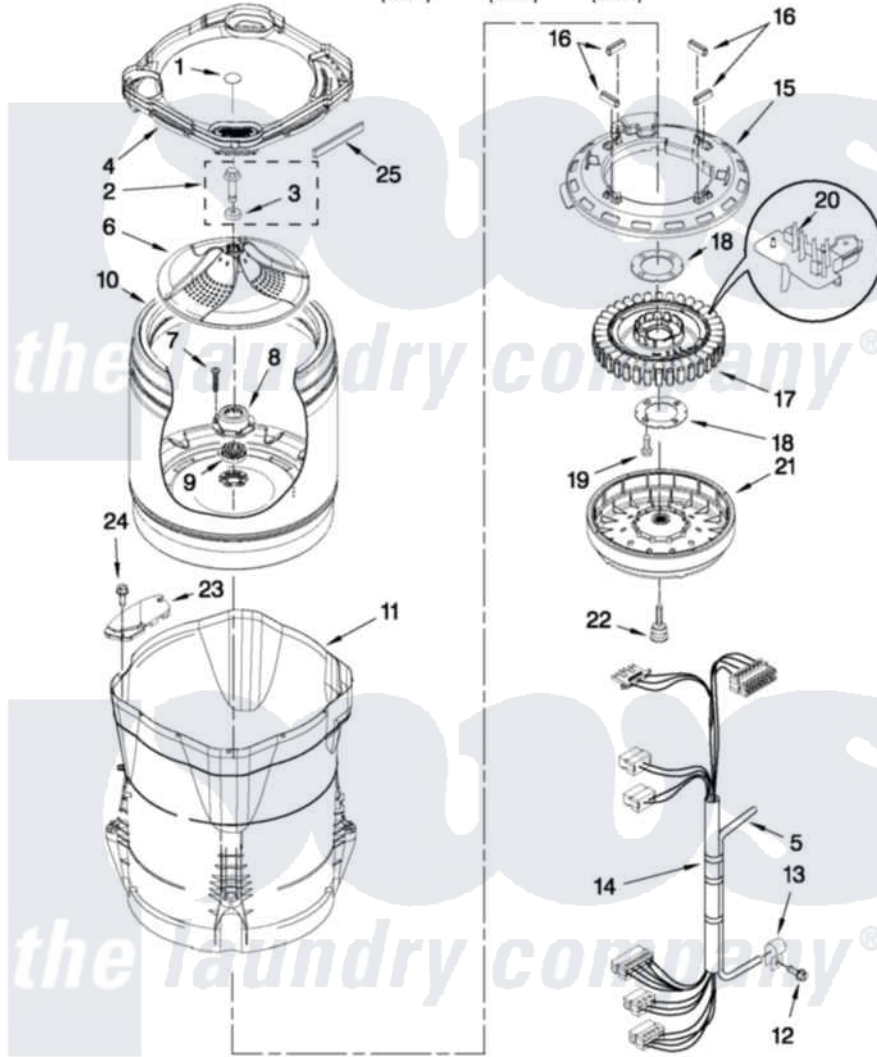

Whirlpool WTW7800XL2 03 - MOTOR, BASKET AND TUB PARTS

MOTOR, BASKET AND TUB PARTS

For Models: WTW7800XW2, WTW7800XB2, WTW7800XL2
(White) (Black) (Silver)

W10407661

5

FOR ORDERING INFORMATION REFER TO PARTS PRICE LIST

Whirlpool [Residential Whirlpool WTW7800XL2 Washer Parts](#) Parts Diagram 03 - MOTOR, BASKET AND TUB PARTS

[Click on the part number to view part](#)

Item	Original Part Number	Replaced By	Status	Part Description
1	W10305259			Cap, Impeller
2	W10076270			Screw And Washer Assembly
3	W10076260			Washer
4	W10309696			Tub Ring
5	8572540	353244		Hose, Pressure Switch
6	W10286241			Impeller
7	8533953			Screw, 8-16 X 1.000
8	W10118114	280145		Hub
9	8545953	280145		Hub
10	W10310957			Basket Assembly
11	W10128830	W10193886		Tub-Outer
12	8533957			Screw, 10-16 X 1/2
13	W10005430			Clamp, Pressure Hose Retainer
14	W10137697			Harness, Lower
15	W10137698			Shield, Drive Motor
16	8565172	280142		Tube

17	8565170	W10419333	Stator, Motor
18	8557836		Plate, Stator
19	8534042		Screw, 1/4-20 X .968
20	W10178988		Rps Assembly
21	8565177	280146	Rotor
22	N/P	Not Available	BOLT, ROTOR ASSEMBLY NON-SERVICEABLE (SUPPLIED W/ROTOR)
23	W10222008		Filter, Dual Pump Hood
24	8533928		Screw, 8-18 X 3/4
25	W10205824		Absorber, Impact