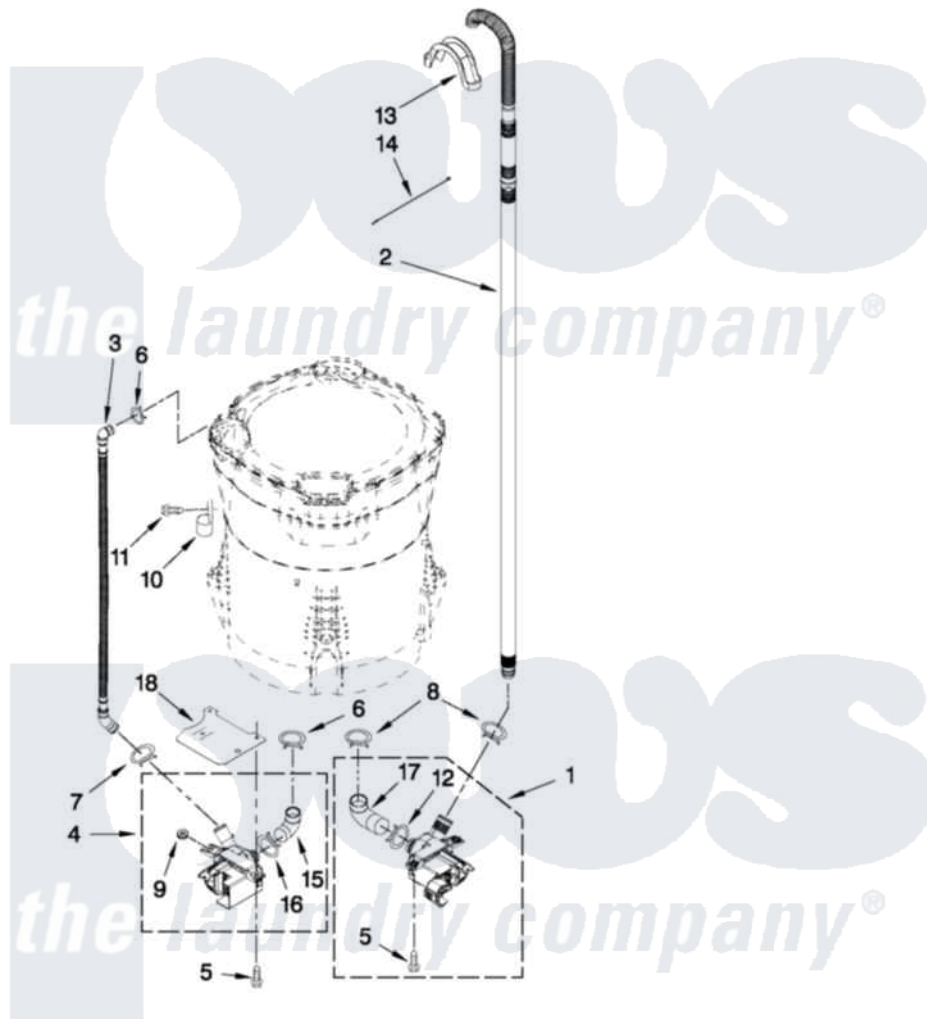

# Whirlpool WTW7800XL2 04 - PUMP PARTS

## PUMP PARTS

For Models: WTW7800XW2, WTW7800XB2, WTW7800XL2  
(White) (Black) (Silver)

FOR ORDERING INFORMATION REFER TO PARTS PRICE LIST

7

W10407661

Whirlpool [Residential Whirlpool WTW7800XL2 Washer Parts](#) Parts Diagram 04 - PUMP PARTS  
Click on the part number to view part

Item	Original Part Number	Replaced By	Status	Part Description
1	W10281682	<a href="#">W10217134</a>		Pump-Water
2	<a href="#">W10236686</a>			Hose, Drain
3	<a href="#">8543774</a>			Hose, Recirc
4	W10049400	<a href="#">W10233462</a>		Pump-Water
5	<a href="#">W10004910</a>			Screw, 12-16 X 1-1/4
6	370449	<a href="#">285655</a>		Clamp, Hose
7	<a href="#">8269146</a>			Clamp, Hose
8	8317496	<a href="#">285655</a>		Clamp, Hose
9	8182771	<a href="#">280155</a>		Grommet
10	<a href="#">8534021</a>			Clamp, Recirc Hose Retainer
11	8533943	<a href="#">W10109200</a>		Screw, Baffle Mounting
12	8182768	<a href="#">285655</a>		Clamp, Hose
13	<a href="#">8576642</a>			Retainer, Drain Hose
14	<a href="#">W10339879</a>			Tie, Cable
15	<a href="#">8182769</a>			Hose, Recirc Pump
16	8182770	<a href="#">3367052</a>		Clamp, Hose