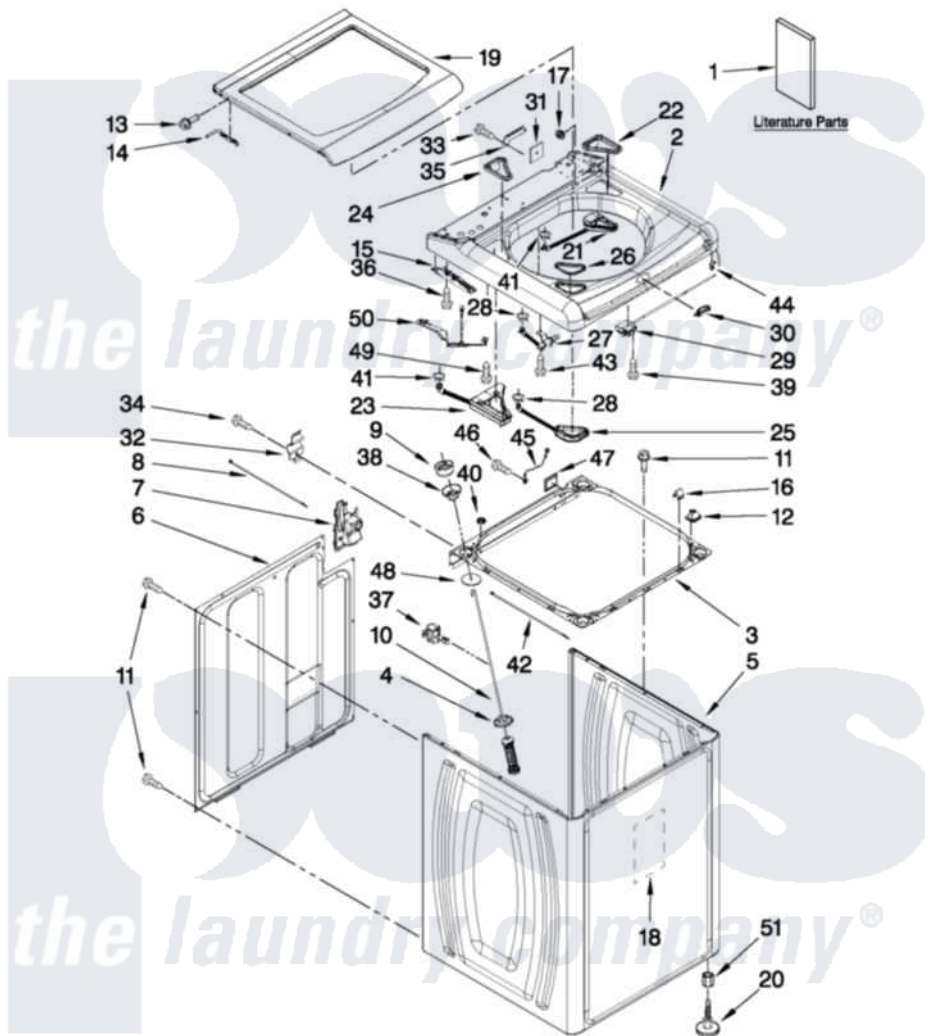

Whirlpool WTW7800XL3 01 - TOP AND CABINET PARTS

TOP AND CABINET PARTS

For Models: WTW7800XW3, WTW7800XB3, WTW7800XL3
(White) (Black) (Silver)

AUTOMATIC WASHER

FOR ORDERING INFORMATION REFER TO PARTS PRICE LIST

6-11 Litho in U.S.A. (JLP) (psw)

1

Part No. W10428892 Rev. A

Whirlpool [Residential Whirlpool WTW7800XL3 Washer Parts](#) Parts Diagram 01 - TOP AND CABINET PARTS

[Click on the part number to view part](#)

Item	Original Part Number	Replaced By	Status	Part Description
1	W10240438		Not Available	Installation Instructions (English/French)
"	W10240439		Not Available	Installation Instructions (Spanish)
"	W10373818		Not Available	INSTALLATION INSTRUCTIONS (USE & CARE GUIDE)
"	W10338694		Not Available	INSTALLATION INSTRUCTIONS (TECH SHEET)
"	W10385943		Not Available	INSTALLATION INSTRUCTIONS (ENERGY GUIDE)
2	3957177			Top
"	W10298629			Top
"	W10298630			Top
3	W10162604	W10198634		Frame
4	8564017			Cup, Suspension
5	8566097	W10434974		Cabinet