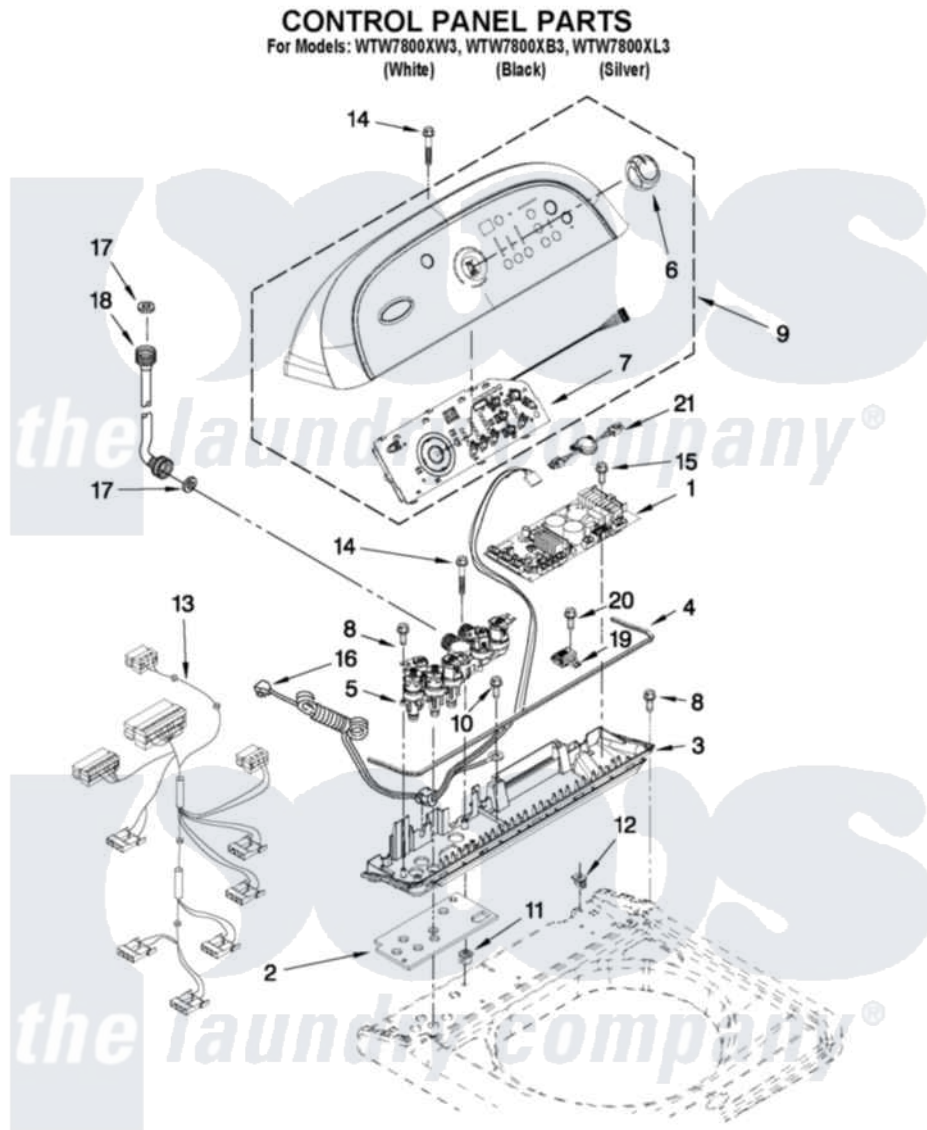

Whirlpool WTW7800XL3 02 - CONTROL PANEL PARTS

W10428892

FOR ORDERING INFORMATION REFER TO PARTS PRICE LIST

3

[Whirlpool Residential Whirlpool WTW7800XL3 Washer Parts](#) Parts Diagram 02 - CONTROL PANEL PARTS
Click on the part number to view part

Item	Original Part Number	Replaced By	Status	Part Description
1	W10372179			Control Unit Assembly, Machine And Motor
2	W10130502			Gasket, Valve Tray
3	8578550			Tray Assembly, Console
"	W10309224			Tray Assembly, Console
"	W10309229			Tray Assembly, Console
4	8546616			Gasket, Console/Tray
5	W10326913			Valve, Log Assembly W/Harness
6	W10211335			Knob, Assembly
7	W10297399			User Interface
8	W10052600			Screw, 8-18 X 3/4
9	W10211348			Console
"	W10211349			Console
"	W10211350			Console
10	3351614			Screw, Gearcase Cover Mounting

11	98460		Nut, Push-In
12	W10022060		Nut, Push-In
13	W10328040		Harness, Log Valve
14	8565324		Screw, 10-16 X 1.75
15	8281136		Screw, 10-16 X 3/4
16	3407203		Cord Assembly, Power
17	W10242307	16123	Washer Inlet-Hose Miscellaneous Parts Must be Ordered Separately.
18	W10194208	89503	Hose-Inlet
"	8571378	89503	Hose-Inlet
19	W10346406		Power Supply
20	9740849		Screw, 8-18 X 7/16
21	W10307472		Harness, Led Mov