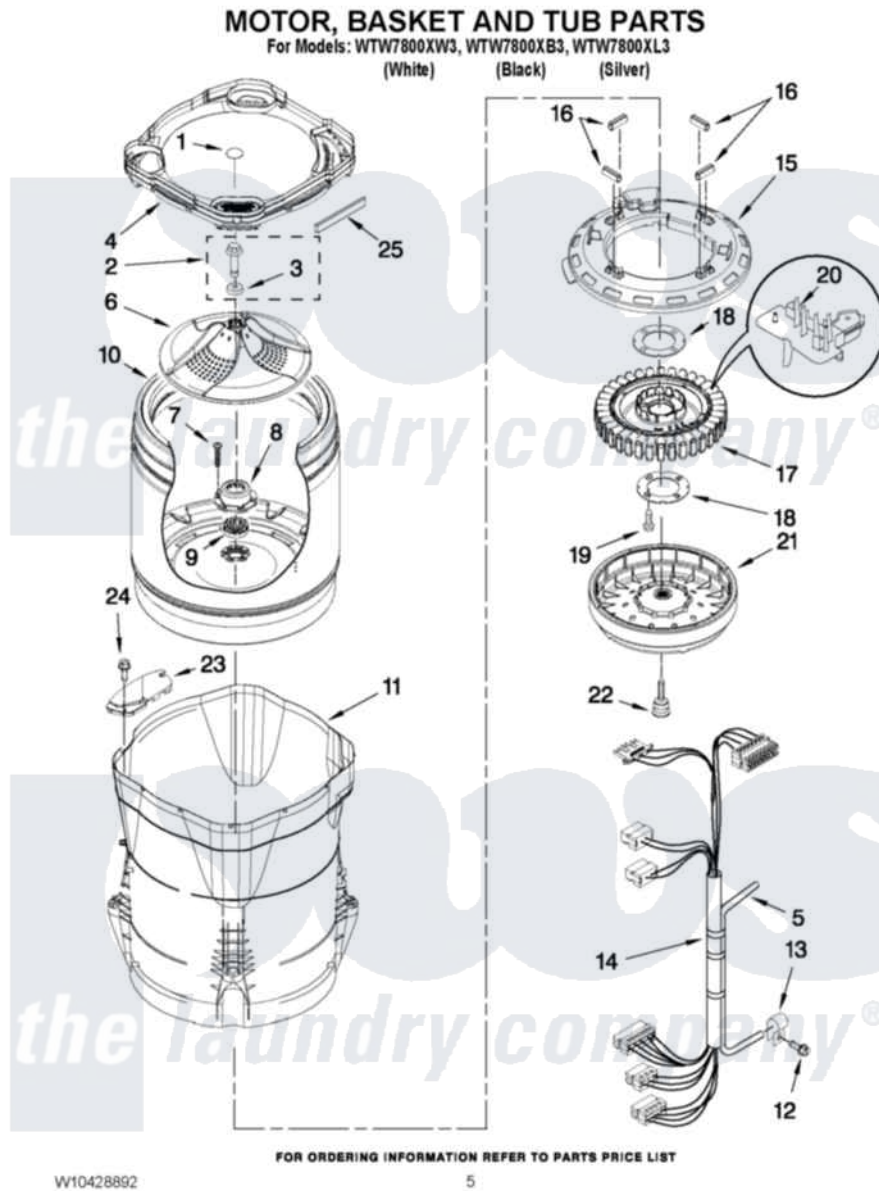

Whirlpool WTW7800XL3 03 - MOTOR, BASKET AND TUB PARTS

Whirlpool [Residential Whirlpool WTW7800XL3 Washer Parts](#) Parts Diagram 03 - MOTOR, BASKET AND TUB PARTS
Click on the part number to view part

Item	Original Part Number	Replaced By	Status	Part Description
1	W10305259			Cap, Impeller
2	W10076270			Screw And Washer Assembly
3	W10076260			Washer
4	W10309696			Tub Ring
5	8572540	353244		Hose, Pressure Switch
6	W10286241			Impeller
7	8533953			Screw, 8-16 X 1.000
8	W10118114	280145		Hub
9	8545953	280145		Hub
10	W10310957			Basket Assembly
11	W10128830	W10193886		Tub-Outer
12	8533957			Screw, 10-16 X 1/2
13	W10005430			Clamp, Pressure Hose Retainer
14	W10137697			Harness, Lower
15	W10137698			Shield, Drive Motor
16	8565172	280142		Tube

17	8565170	W10419333	Stator, Motor
18	8557836		Plate, Stator
19	8534042		Screw, 1/4-20 X .968
20	W10178988		Rps Assembly
21	8565177	280146	Rotor
22	N/P	Not Available	BOLT, ROTOR ASSEMBLY NON-SERVICEABLE (SUPPLIED W/ROTOR)
23	W10222008		Filter, Dual Pump Hood
24	8533928		Screw, 8-18 X 3/4
25	W10205824		Absorber, Impact