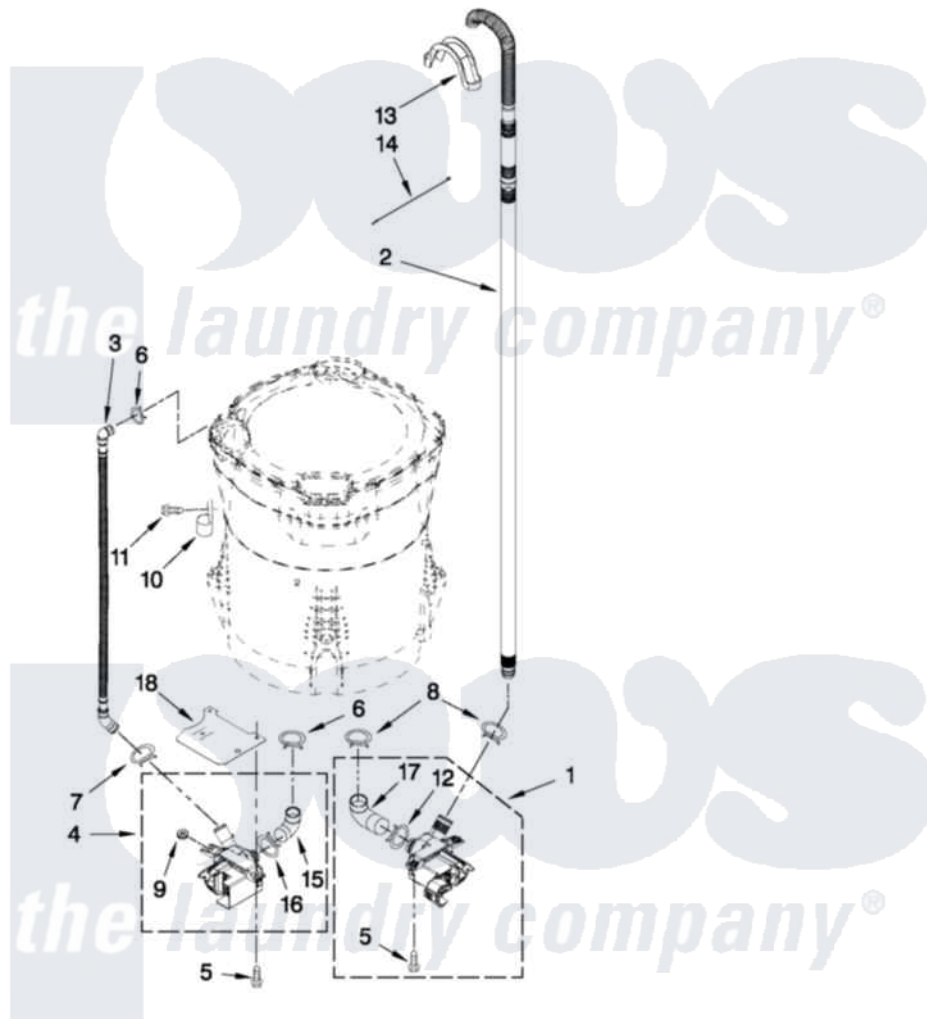

Whirlpool WTW7800XL3 04 - PUMP PARTS

PUMP PARTS

For Models: WTW7800XW3, WTW7800XB3, WTW7800XL3
(White) (Black) (Silver)

FOR ORDERING INFORMATION REFER TO PARTS PRICE LIST

7

W10428892

Whirlpool [Residential Whirlpool WTW7800XL3 Washer Parts](#) Parts Diagram 04 - PUMP PARTS
Click on the part number to view part

Item	Original Part Number	Replaced By	Status	Part Description
1	W10281682	W10217134		Pump-Water
2	W10236686			Hose, Drain
3	8543774			Hose, Recirc
4	W10049400	W10233462		Pump-Water
5	W10004910			Screw, 12-16 X 1-1/4
6	370449	285655		Clamp, Hose
7	8269146			Clamp, Hose
8	8317496	285655		Clamp, Hose
9	8182771	280155		Grommet
10	8534021			Clamp, Recirc Hose Retainer
11	8533943	W10109200		Screw, Baffle Mounting
12	8182768	285655		Clamp, Hose
13	8576642			Retainer, Drain Hose
14	W10339879			Tie, Cable
15	8182769			Hose, Recirc Pump
16	8182770	3367052		Clamp, Hose