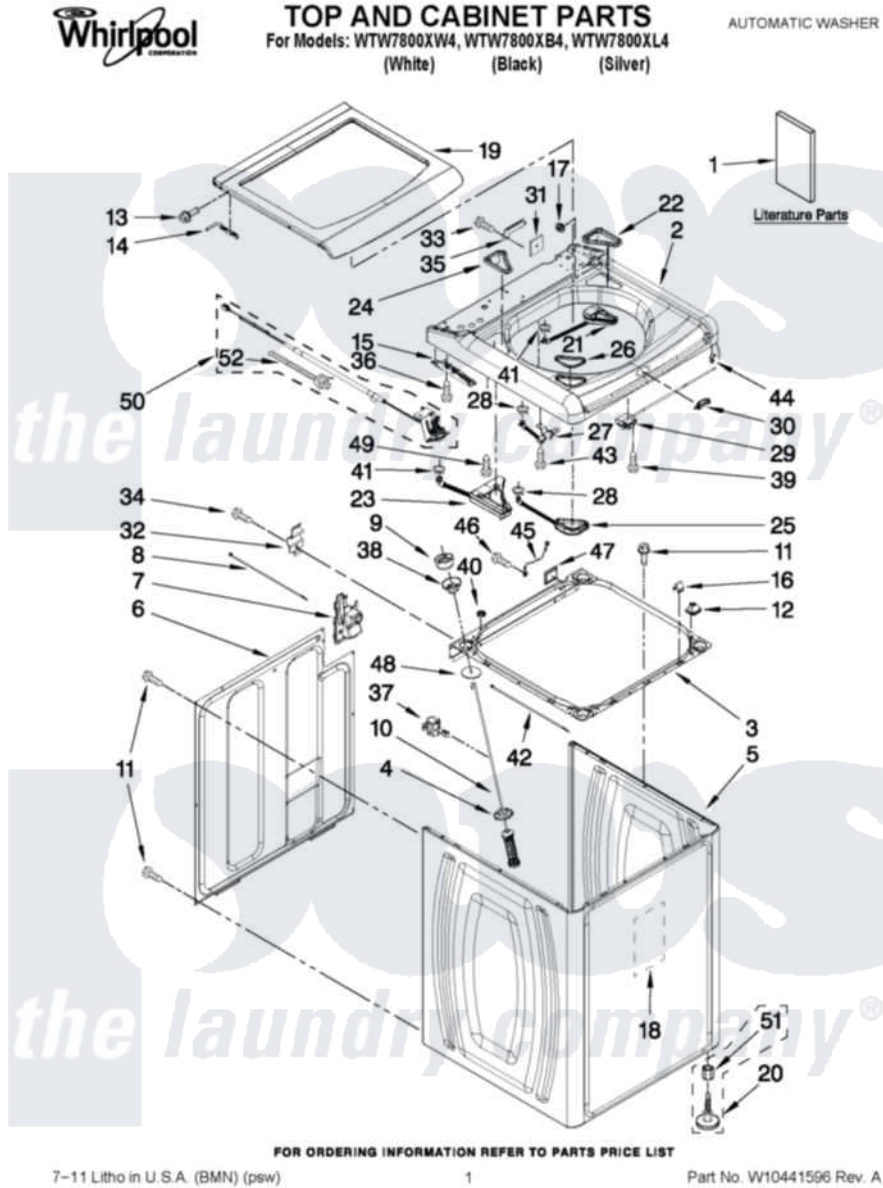

# Whirlpool WTW7800XL4 01 - TOP AND CABINET PARTS

Whirlpool [Residential Whirlpool WTW7800XL4 Washer Parts](#) Parts Diagram 01 - TOP AND CABINET PARTS  
 Click on the part number to view part

Item	Original Part Number	Replaced By	Status	Part Description
1	W10240438		Not Available	Installation Instructions (English/French)
"	W10240439		Not Available	Installation Instructions (Spanish)
"	W10420499		Not Available	USE & CARE GUIDE
"	W10338694		Not Available	INSTALLATION INSTRUCTIONS (TECH SHEET)
"	W10385943		Not Available	INSTALLATION INSTRUCTIONS (ENERGY GUIDE)
2	<a href="#">3957177</a>			Top
"	<a href="#">W10298629</a>			Top
"	<a href="#">W10298630</a>			Top
3	W10162604	<a href="#">W10198634</a>		Frame
4	<a href="#">8564017</a>			Cup, Suspension
5	8566097	<a href="#">W10434974</a>		Cabinet
"	W10045598	<a href="#">W10193869</a>		Cabinet
"	W10093798	<a href="#">W10193880</a>		Cabinet

46	<a href="#">3400076</a>	Screw, Bracket Mounting
47	<a href="#">8578386</a>	Shield, Wire Harness
48	<a href="#">8577896</a>	Washer, Suspension Umbrella
49	<a href="#">693995</a>	Screw, Hex Head
50	<a href="#">W10341737</a>	Led Assembly
51	<a href="#">3400917</a>	Nut, Jam
52	<a href="#">3391018</a>	Tie Cable