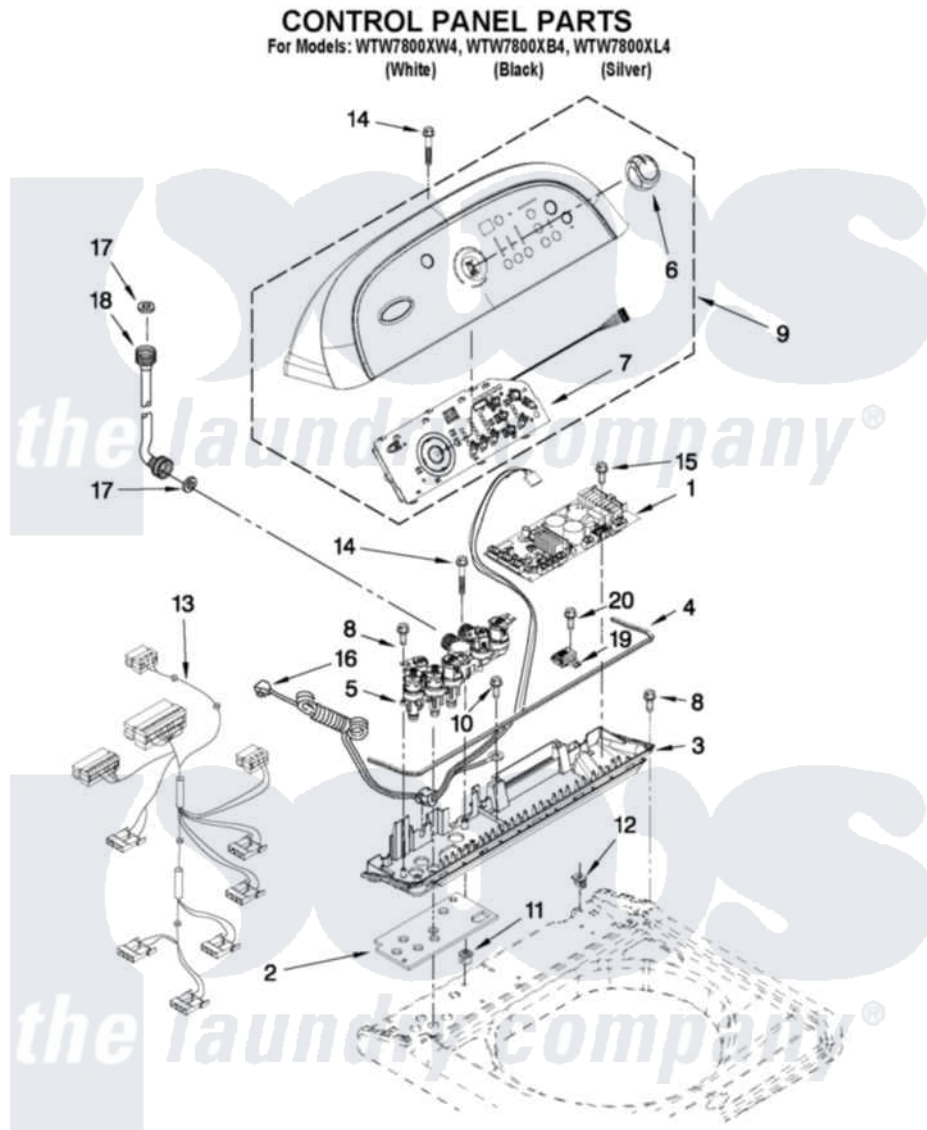

Whirlpool WTW7800XL4 02 - CONTROL PANEL PARTS

W10441596

FOR ORDERING INFORMATION REFER TO PARTS PRICE LIST

3

Whirlpool [Residential Whirlpool WTW7800XL4 Washer Parts](#) Parts Diagram 02 - CONTROL PANEL PARTS
Click on the part number to view part

Item	Original Part Number	Replaced By	Status	Part Description
1	W10372179			Control Unit Assembly, Machine And Motor
2	W10130502			Gasket, Valve Tray
3	8578550			Tray Assembly, Console
"	W10309224			Tray Assembly, Console
"	W10309229			Tray Assembly, Console
4	8546616			Gasket, Console/Tray
5	W10326913			Valve, Log Assembly W/Harness
6	W10211335			Knob, Assembly
7	W10297399			User Interface
8	W10052600			Screw, 8-18 X 3/4
9	W10211348			Console
"	W10211349			Console
"	W10211350			Console
10	3351614			Screw, Gearcase Cover Mounting

11	98460		Nut, Push-In
12	W10022060		Nut, Push-In
13	W10350667		Harness, Valve
14	8565324		Screw, 10-16 X 1.75
15	8281136		Screw, 10-16 X 3/4
16	3407203		Cord Assembly, Power
17	W10242307	16123	Washer Inlet-Hose Miscellaneous Parts Must be Ordered Separately.
18	W10194208	89503	Hose-Inlet
"	W10194209	89503	Hose-Inlet
19	W10346406		Power Supply
20	9740849		Screw, 8-18 X 7/16