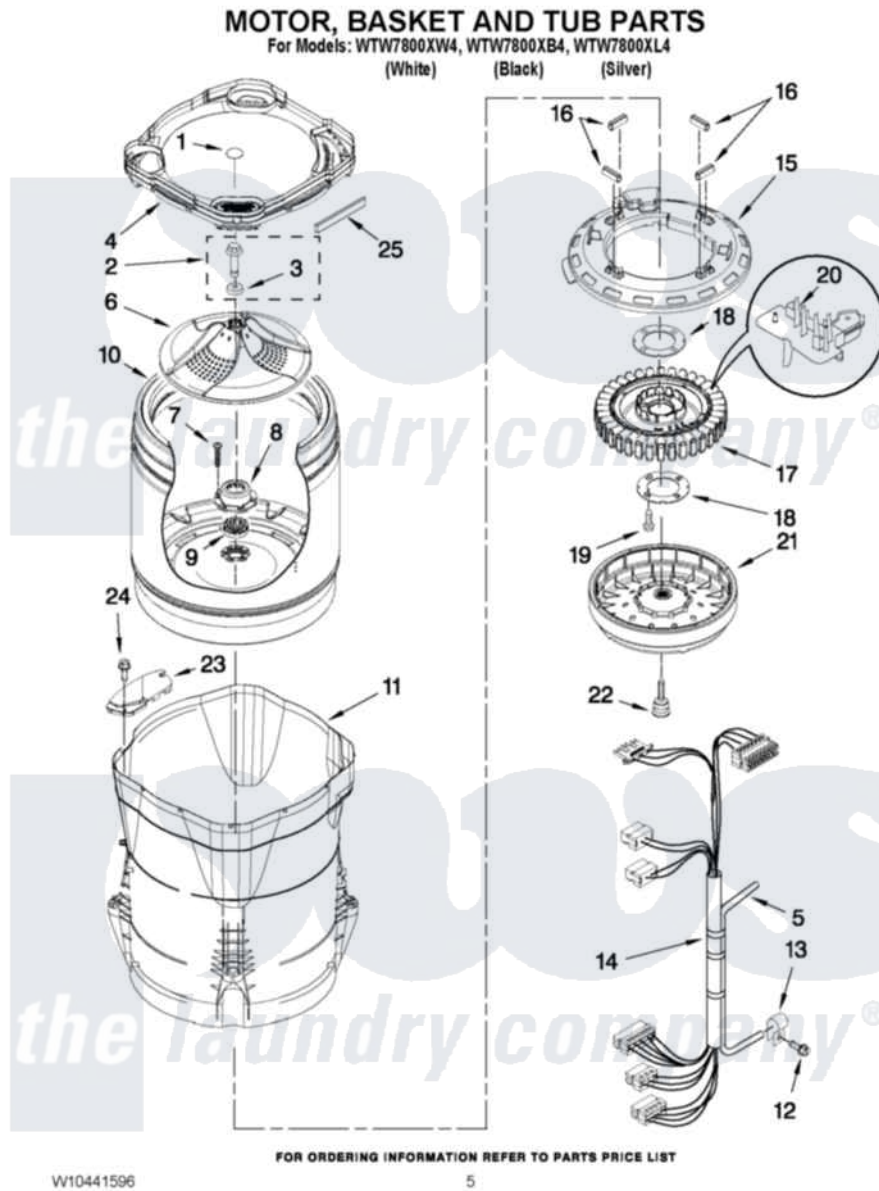

# Whirlpool WTW7800XL4 03 - MOTOR, BASKET AND TUB PARTS

Whirlpool [Residential Whirlpool WTW7800XL4 Washer Parts](#) Parts Diagram 03 - MOTOR, BASKET AND TUB PARTS  
Click on the part number to view part

Item	Original Part Number	Replaced By	Status	Part Description
1	<a href="#">W10305259</a>			Cap, Impeller
2	<a href="#">W10076270</a>			Screw And Washer Assembly
3	<a href="#">W10076260</a>			Washer
4	<a href="#">W10309696</a>			Tub Ring
5	8572540	<a href="#">353244</a>		Hose, Pressure Switch
6	<a href="#">W10286241</a>			Impeller
7	<a href="#">8533953</a>			Screw, 8-16 X 1.000
8	W10118114	<a href="#">280145</a>		Hub
9	8545953	<a href="#">280145</a>		Hub
10	<a href="#">W10310957</a>			Basket Assembly
11	W10128830	<a href="#">W10193886</a>		Tub-Outer
12	<a href="#">8533957</a>			Screw, 10-16 X 1/2
13	<a href="#">W10005430</a>			Clamp, Pressure Hose Retainer
14	<a href="#">W10137697</a>			Harness, Lower
15	<a href="#">W10137698</a>			Shield, Drive Motor
16	8565172	<a href="#">280142</a>		Tube

17	8565170	<a href="#">W10419333</a>	Stator, Motor
18	<a href="#">8557836</a>		Plate, Stator
19	<a href="#">8534042</a>		Screw, 1/4-20 X .968
20	<a href="#">W10178988</a>		Rps Assembly
21	8565177	<a href="#">280146</a>	Rotor
22	N/P	Not Available	BOLT, ROTOR ASSEMBLY NON-SERVICEABLE (SUPPLIED W/ROTOR)
23	<a href="#">W10222008</a>		Filter, Dual Pump Hood
24	<a href="#">8533928</a>		Screw, 8-18 X 3/4
25	<a href="#">W10205824</a>		Absorber, Impact