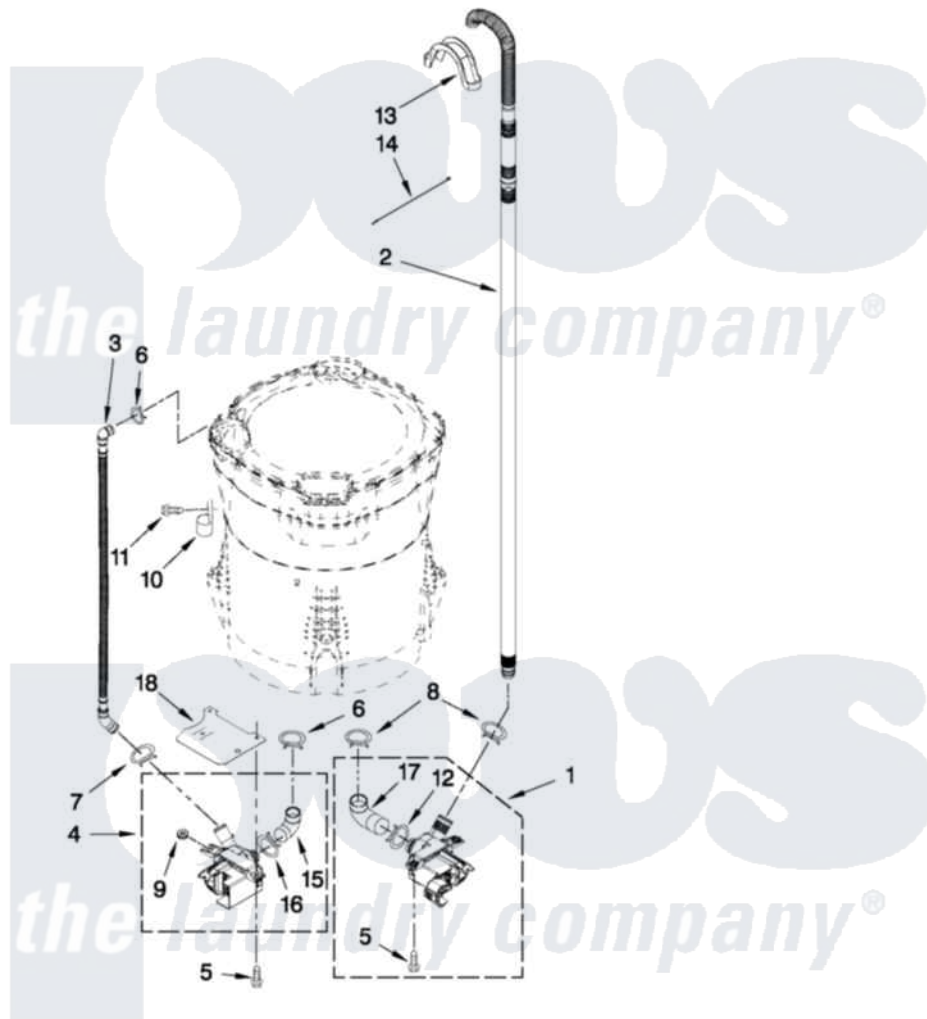

# Whirlpool WTW7800XL4 04 - PUMP PARTS

## PUMP PARTS

For Models: WTW7800XW4, WTW7800XB4, WTW7800XL4  
(White) (Black) (Silver)

FOR ORDERING INFORMATION REFER TO PARTS PRICE LIST

W10441596

7

Whirlpool [Residential Whirlpool WTW7800XL4 Washer Parts](#) Parts Diagram 04 - PUMP PARTS  
Click on the part number to view part

Item	Original Part Number	Replaced By	Status	Part Description
1	W10281682	<a href="#">W10217134</a>		Pump-Water
2	<a href="#">W10236686</a>			Hose, Drain
3	<a href="#">8543774</a>			Hose, Recirc
4	W10049400	<a href="#">W10233462</a>		Pump-Water
5	<a href="#">W10004910</a>			Screw, 12-16 X 1-1/4
6	370449	<a href="#">285655</a>		Clamp, Hose
7	<a href="#">8269146</a>			Clamp, Hose
8	8317496	<a href="#">285655</a>		Clamp, Hose
9	8182771	<a href="#">280155</a>		Grommet
10	<a href="#">8534021</a>			Clamp, Recirc Hose Retainer
11	8533943	<a href="#">W10109200</a>		Screw, Baffle Mounting
12	8182768	<a href="#">285655</a>		Clamp, Hose
13	<a href="#">8576642</a>			Retainer, Drain Hose
14	<a href="#">W10339879</a>			Tie, Cable
15	<a href="#">8182769</a>			Hose, Recirc Pump
16	8182770	<a href="#">3367052</a>		Clamp, Hose