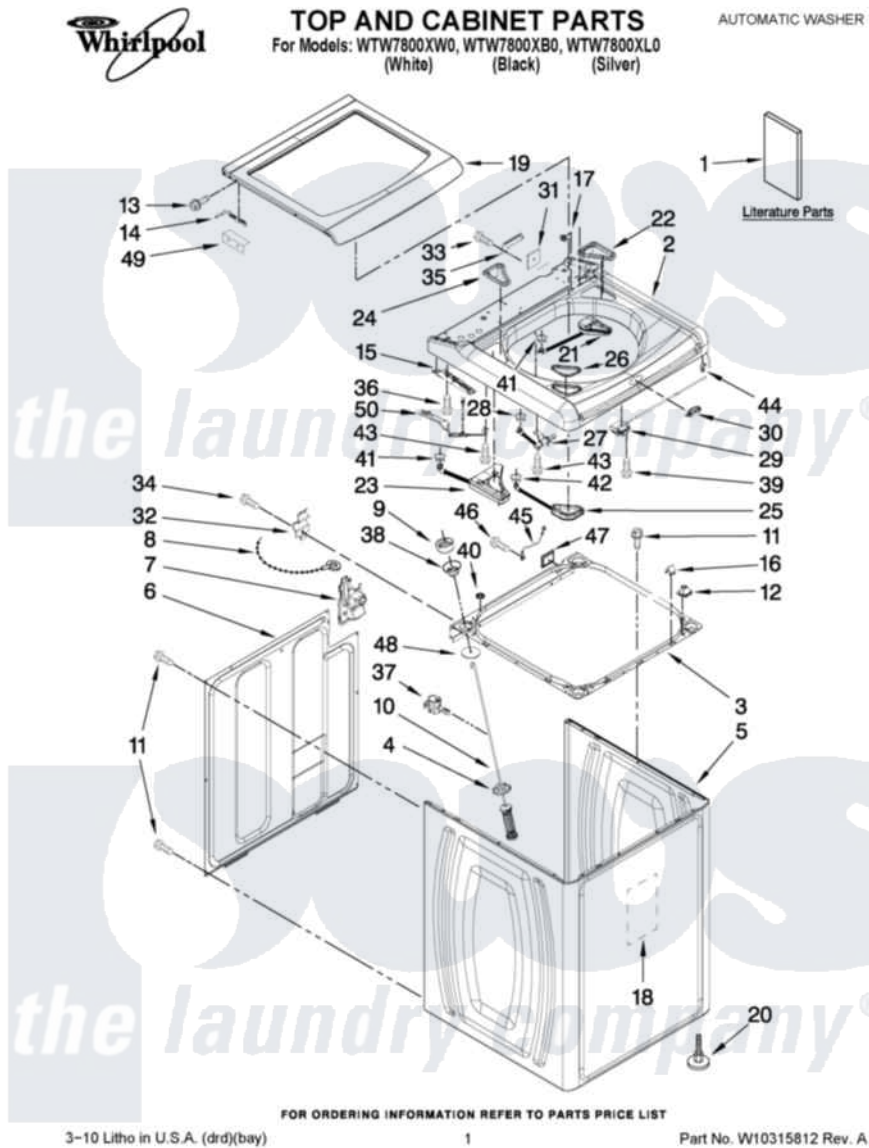

Whirlpool WTW7800XW0 01 - TOP AND CABINET PARTS

Whirlpool Residential Whirlpool WTW7800XW0 Washer Parts Parts Diagram 01 - TOP AND CABINET PARTS
 Click on the part number to view part

Item	Original Part Number	Replaced By	Status	Part Description
1	W10240438		Not Available	Installation Instructions (English/French)
"	W10240439		Not Available	Installation Instructions (Spanish)
"	W10298601		Not Available	USE & CARE GUIDE
"	W10310047		Not Available	TECH SHEET
"	W10026652		Not Available	Improved Wash Performance Sheet (English/French)
"	W10178406		Not Available	Improved Wash Performance Sheet (Spanish)
"	W10306703		Not Available	IMPROVED WASH PERFORMANCE SHEET (WIRING DIAGRAM)
"	W10298614		Not Available	IMPROVED WASH PERFORMANCE SHEET (ENERGY GUIDE)
2	3957177			Top
"	W10298629			Top
"	W10298630			Top