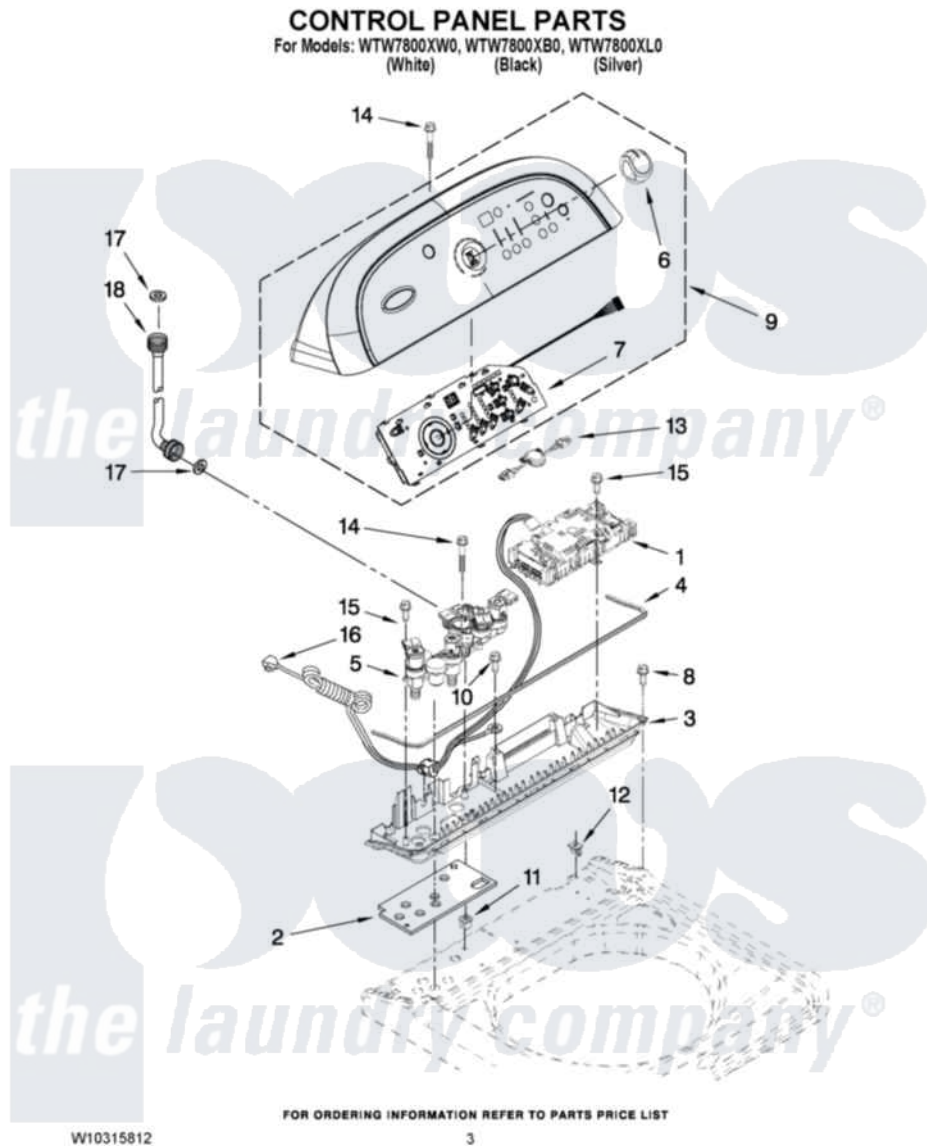

Whirlpool WTW7800XW0 02 - CONTROL PANEL PARTS

Whirlpool [Residential Whirlpool WTW7800XW0 Washer Parts](#) Parts Diagram 02 - CONTROL PANEL PARTS
Click on the part number to view part

Item	Original Part Number	Replaced By	Status	Part Description
1	W10299401	W10384471		Control-Elec
2	W10130502			Gasket, Valve Tray
3	8578550			Tray Assembly, Console
"	W10309224			Tray Assembly, Console
"	W10309229			Tray Assembly, Console
4	8546616			Gasket, Console/Tray
5	W10299738	W10371550		Valve
6	W10211335			Knob, Assembly
7	W10297399			User Interface
8	W10052600			Screw, 8-18 X 3/4
9	W10211348			Console
"	W10211349			Console
"	W10211350			Console
10	3351614			Screw, Gearcase Cover Mounting
11	98460			Nut, Push-In
12	W10022060			Nut, Push-In

13	W10307472		Harness, Led Mov
14	8565324		Screw, 10-16 X 1.75
15	8281136		Screw, 10-16 X 3/4
16	3407203		Cord Assembly, Power
17	W10242307	16123	Washer Inlet-Hose Miscellaneous Parts Must be Ordered Separately.
18	W10194208	89503	Hose-Inlet
"	8571378	89503	Hose-Inlet