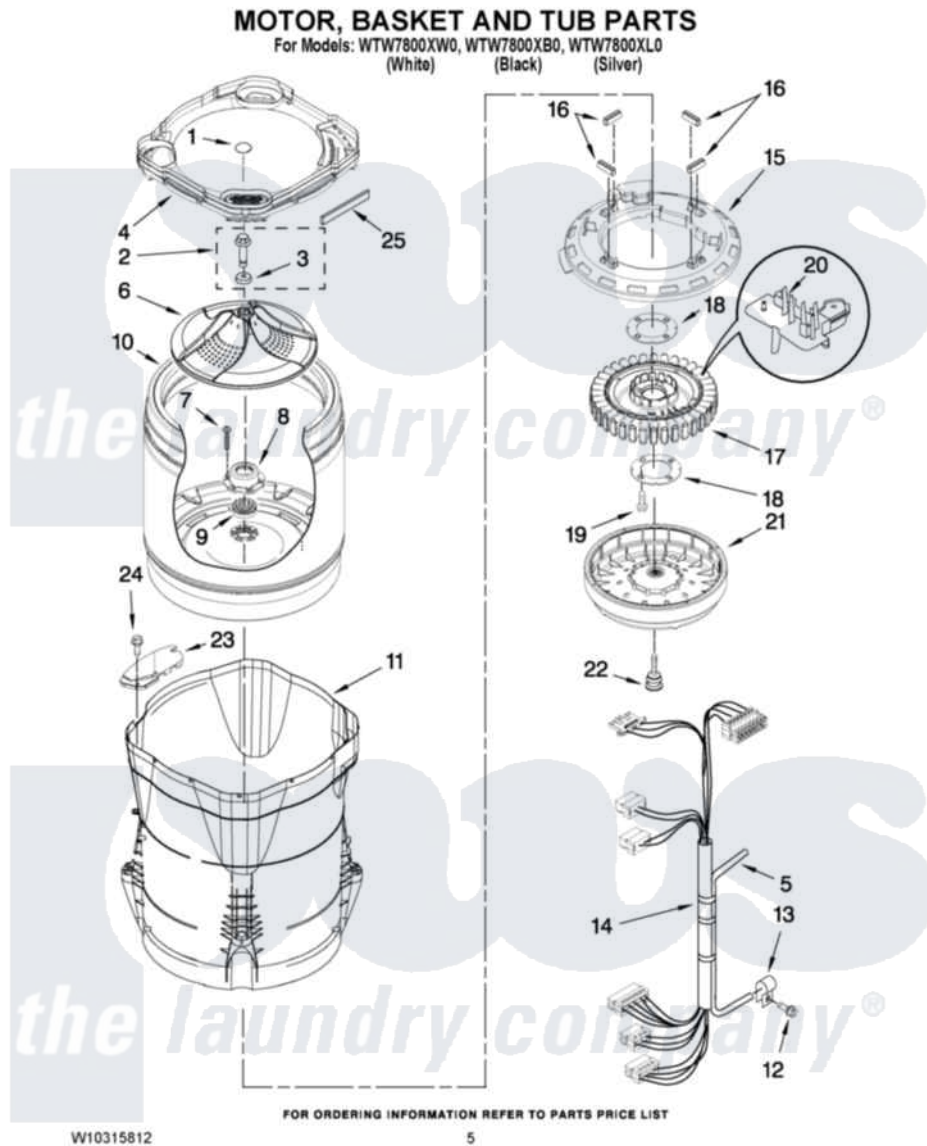

# Whirlpool WTW7800XW0 03 - MOTOR, BASKET AND TUB PARTS

Whirlpool [Residential Whirlpool WTW7800XW0 Washer Parts](#) Parts Diagram 03 - MOTOR, BASKET AND TUB PARTS  
Click on the part number to view part

Item	Original Part Number	Replaced By	Status	Part Description
1	<a href="#">W10305259</a>			Cap, Impeller
2	<a href="#">W10076270</a>			Screw And Washer Assembly
3	<a href="#">W10076260</a>			Washer
4	W10309701	<a href="#">W10316607</a>		Tub Ring
5	8572540	<a href="#">353244</a>		Hose, Pressure Switch
6	<a href="#">W10286241</a>			Impeller
7	<a href="#">8533953</a>			Screw, 8-16 X 1.000
8	W10118114	<a href="#">280145</a>		Hub
9	8545953	<a href="#">280145</a>		Hub
10	<a href="#">W10310957</a>			Basket Assembly
11	W10128830	<a href="#">W10193886</a>		Tub-Outer
12	<a href="#">8533957</a>			Screw, 10-16 X 1/2
13	<a href="#">W10005430</a>			Clamp, Pressure Hose Retainer
14	<a href="#">W10137697</a>			Harness, Lower
15	<a href="#">W10137698</a>			Shield, Drive Motor
16	8565172	<a href="#">280142</a>		Tube

17	8565170	<a href="#">W10419333</a>	Stator, Motor
18	<a href="#">8557836</a>		Plate, Stator
19	<a href="#">8534042</a>		Screw, 1/4-20 X .968
20	<a href="#">W10178988</a>		Rps Assembly
21	8565177	<a href="#">280146</a>	Rotor
22	N/P	Not Available	BOLT, ROTOR ASSEMBLY NON-SERVICEABLE (SUPPLIED W/ROTOR)
23	<a href="#">W10222008</a>		Filter, Dual Pump Hood
24	<a href="#">8533928</a>		Screw, 8-18 X 3/4
25	<a href="#">W10205824</a>		Absorber, Impact