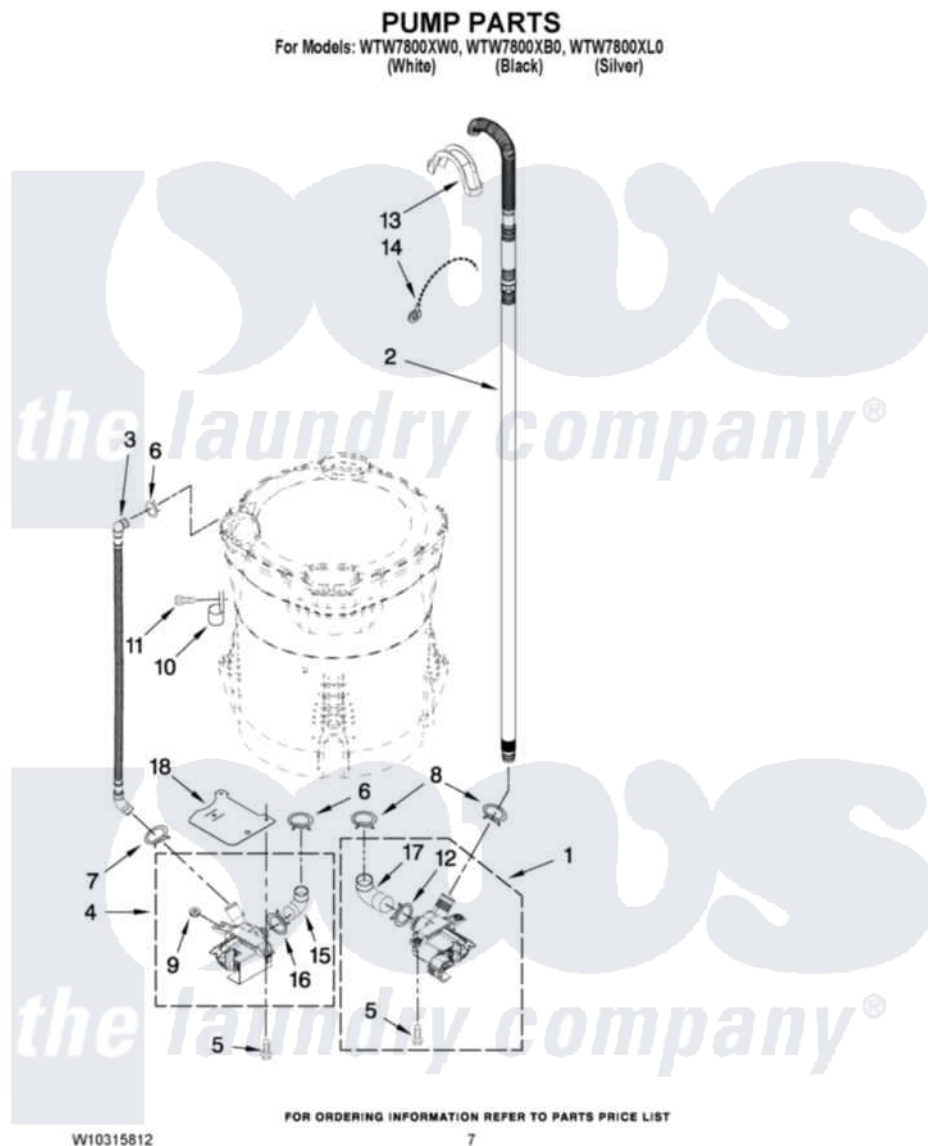

Whirlpool WTW7800XW0 04 - PUMP PARTS

Whirlpool [Residential Whirlpool WTW7800XW0 Washer Parts](#) Parts Diagram 04 - PUMP PARTS
Click on the part number to view part

Item	Original Part Number	Replaced By	Status	Part Description
1	W10281682	W10217134		Pump-Water
2	W10236686			Hose, Drain
3	8543774			Hose, Recirc
4	W10049400	W10233462		Pump-Water
5	W10004910			Screw, 12-16 X 1-1/4
6	370449	285655		Clamp, Hose
7	8269146			Clamp, Hose
8	8317496	285655		Clamp, Hose
9	8182771	280155		Grommet
10	8534021			Clamp, Recirc Hose Retainer
11	8533943	W10109200		Screw, Baffle Mounting
12	8182768	285655		Clamp, Hose
13	8576642			Retainer, Drain Hose
14	W10063340	W10339879		Tie, Cable
15	8182769			Hose, Recirc Pump
16	8182770	3367052		Clamp, Hose