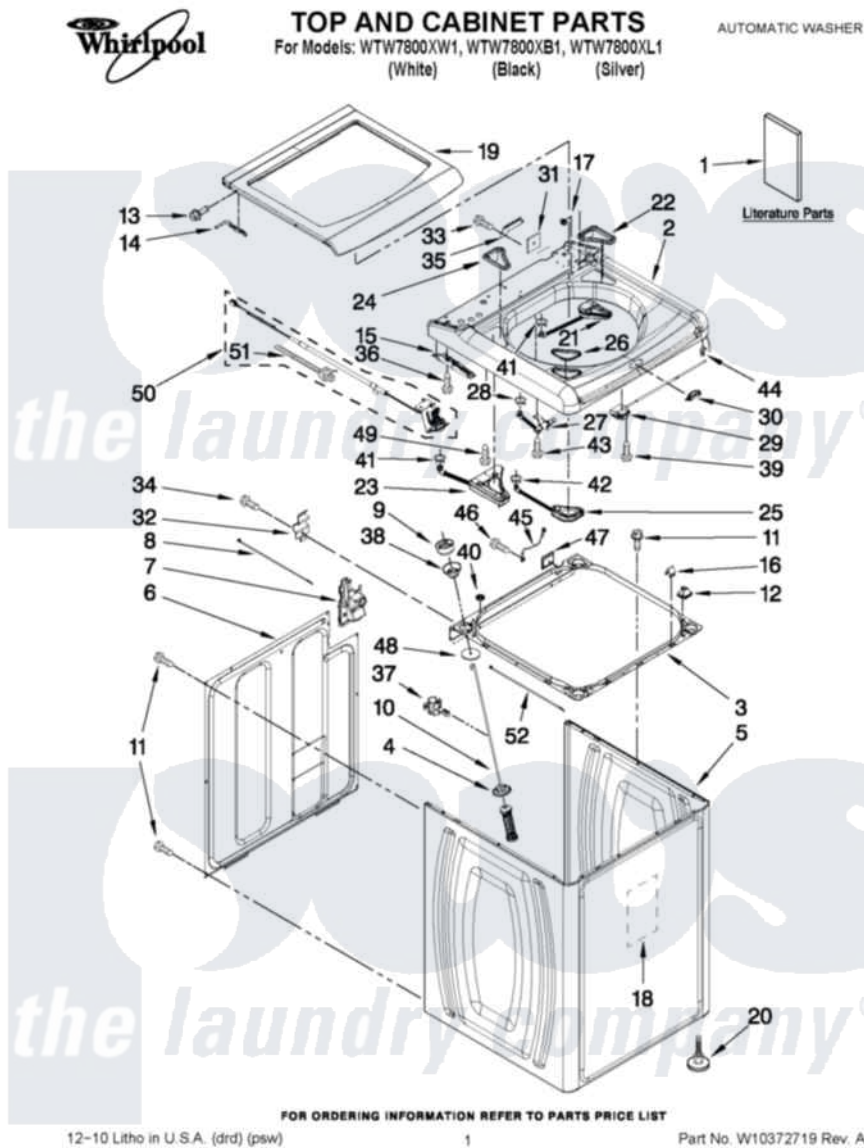

Whirlpool WTW7800XW1 01 - TOP AND CABINET PARTS

Whirlpool Residential Whirlpool WTW7800XW1 Washer Parts Parts Diagram 01 - TOP AND CABINET PARTS
 Click on the part number to view part

Item	Original Part Number	Replaced By	Status	Part Description
1	W10240438		Not Available	Installation Instructions (English/French)
"	W10240439		Not Available	Installation Instructions (Spanish)
"	W10330926		Not Available	USE & CARE GUIDE
"	W10351412		Not Available	INSTALLATION INSTRUCTIONS (TECH SHEET)
"	W10298614		Not Available	IMPROVED WASH PERFORMANCE SHEET (ENERGY GUIDE)
2	3957177			Top
"	W10298629			Top
"	W10298630			Top
3	W10162604	W10198634		Frame
4	8564017			Cup, Suspension
5	8566097	W10434974		Cabinet
"	W10045598	W10193869		Cabinet
"	W10093798	W10193880		Cabinet

46	3400076	Screw, Bracket Mounting
47	8578386	Shield, Wire Harness
48	8577896	Washer, Suspension Umbrella
49	693995	Screw, Hex Head
50	W10341737	Led Assembly
51	3391018	Tie Cable
52	W10063340	W10339879 Tie, Cable