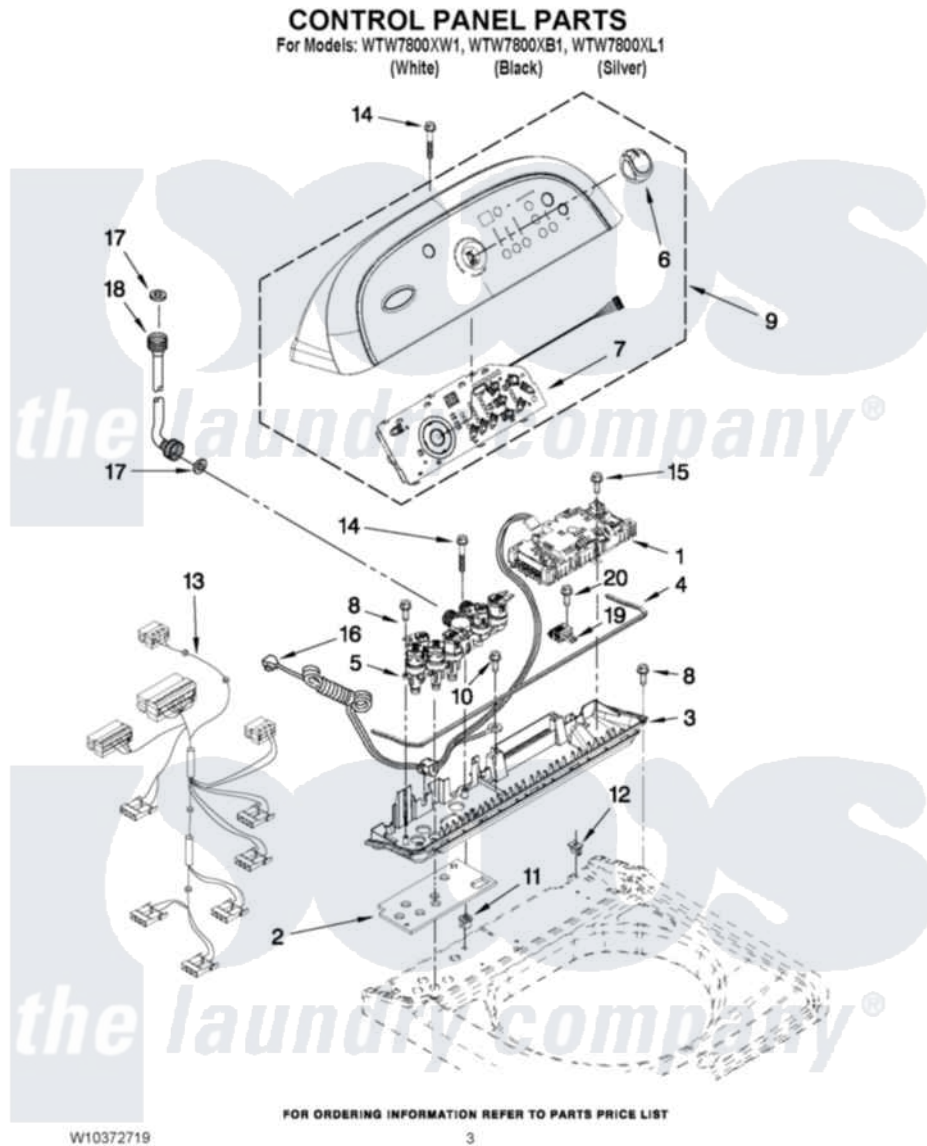

Whirlpool WTW7800XW1 02 - CONTROL PANEL PARTS

Whirlpool [Residential Whirlpool WTW7800XW1 Washer Parts](#) Parts Diagram 02 - CONTROL PANEL PARTS
Click on the part number to view part

Item	Original Part Number	Replaced By	Status	Part Description
1	W10327531	W10384465		Control-Elec
2	W10130502			Gasket, Valve Tray
3	8578550			Tray Assembly, Console
"	W10309224			Tray Assembly, Console
"	W10309229			Tray Assembly, Console
4	8546616			Gasket, Console/Tray
5	W10326915			Valve, Log
6	W10211335			Knob, Assembly
7	W10297399			User Interface
8	W10052600			Screw, 8-18 X 3/4
9	W10211348			Console
"	W10211349			Console
"	W10211350			Console
10	3351614			Screw, Gearcase Cover Mounting
11	98460			Nut, Push-In
12	W10022060			Nut, Push-In

13	W10350667		Harness, Valve
14	8565324		Screw, 10-16 X 1.75
15	8281136		Screw, 10-16 X 3/4
16	3407203		Cord Assembly, Power
17	W10242307	16123	Washer Inlet-Hose Miscellaneous Parts Must be Ordered Separately.
18	W10194208	89503	Hose-Inlet
"	8571378	89503	Hose-Inlet
19	W10346406		Power Supply
20	9740849		Screw, 8-18 X 7/16