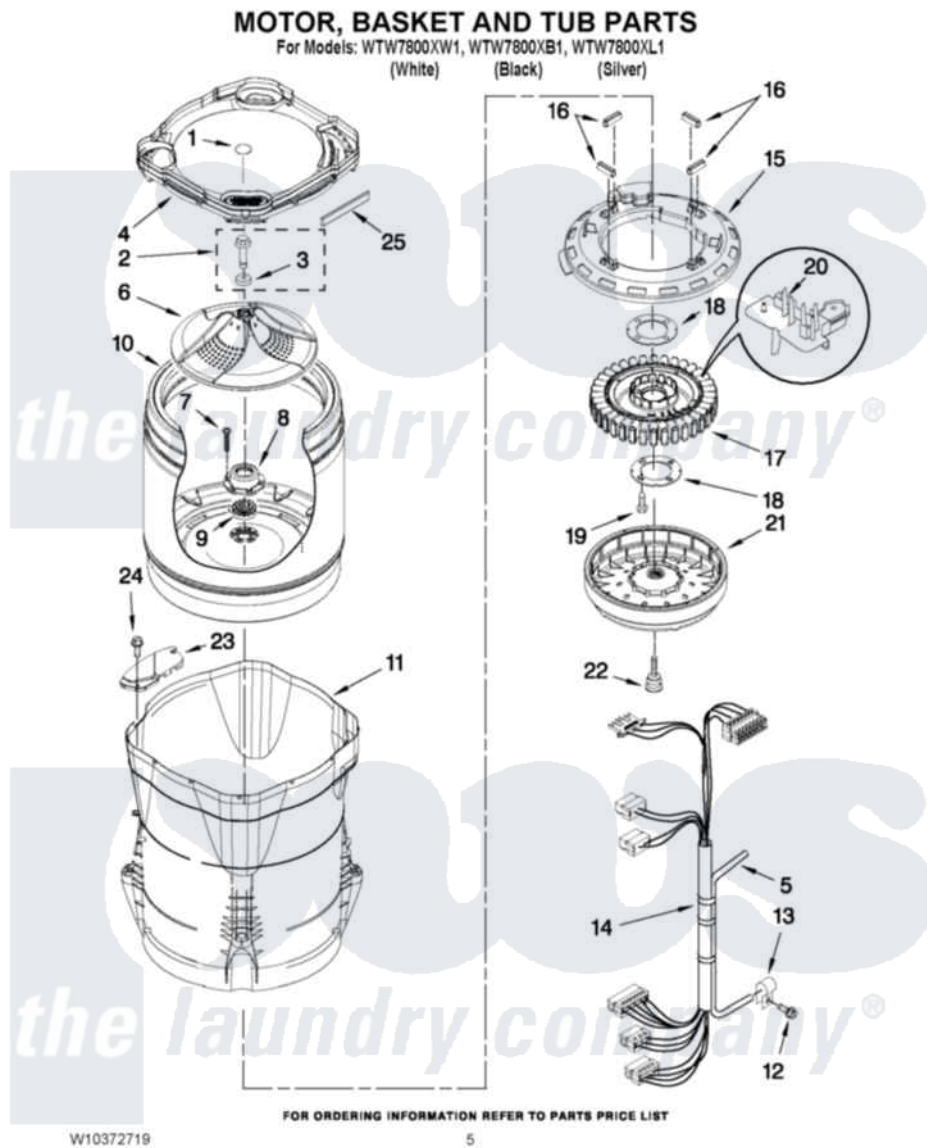

Whirlpool WTW7800XW1 03 - MOTOR, BASKET AND TUB PARTS

Whirlpool [Residential Whirlpool WTW7800XW1 Washer Parts](#) Parts Diagram 03 - MOTOR, BASKET AND TUB PARTS
Click on the part number to view part

Item	Original Part Number	Replaced By	Status	Part Description
1	W10305259			Cap, Impeller
2	W10076270			Screw And Washer Assembly
3	W10076260			Washer
4	W10316607			Tub Ring
5	8572540	353244		Hose, Pressure Switch
6	W10286241			Impeller
7	8533953			Screw, 8-16 X 1.000
8	W10118114	280145		Hub
9	8545953	280145		Hub
10	W10310957			Basket Assembly
11	W10128830	W10193886		Tub-Outer
12	8533957			Screw, 10-16 X 1/2
13	W10005430			Clamp, Pressure Hose Retainer
14	W10137697			Harness, Lower
15	W10137698			Shield, Drive Motor
16	8565172	280142		Tube

17	8565170	W10419333	Stator, Motor
18	8557836		Plate, Stator
19	8534042		Screw, 1/4-20 X .968
20	W10178988		Rps Assembly
21	8565177	280146	Rotor
22	N/P	Not Available	BOLT, ROTOR ASSEMBLY NON-SERVICEABLE (SUPPLIED W/ROTOR)
23	W10222008		Filter, Dual Pump Hood
24	8533928		Screw, 8-18 X 3/4
25	W10205824		Absorber, Impact