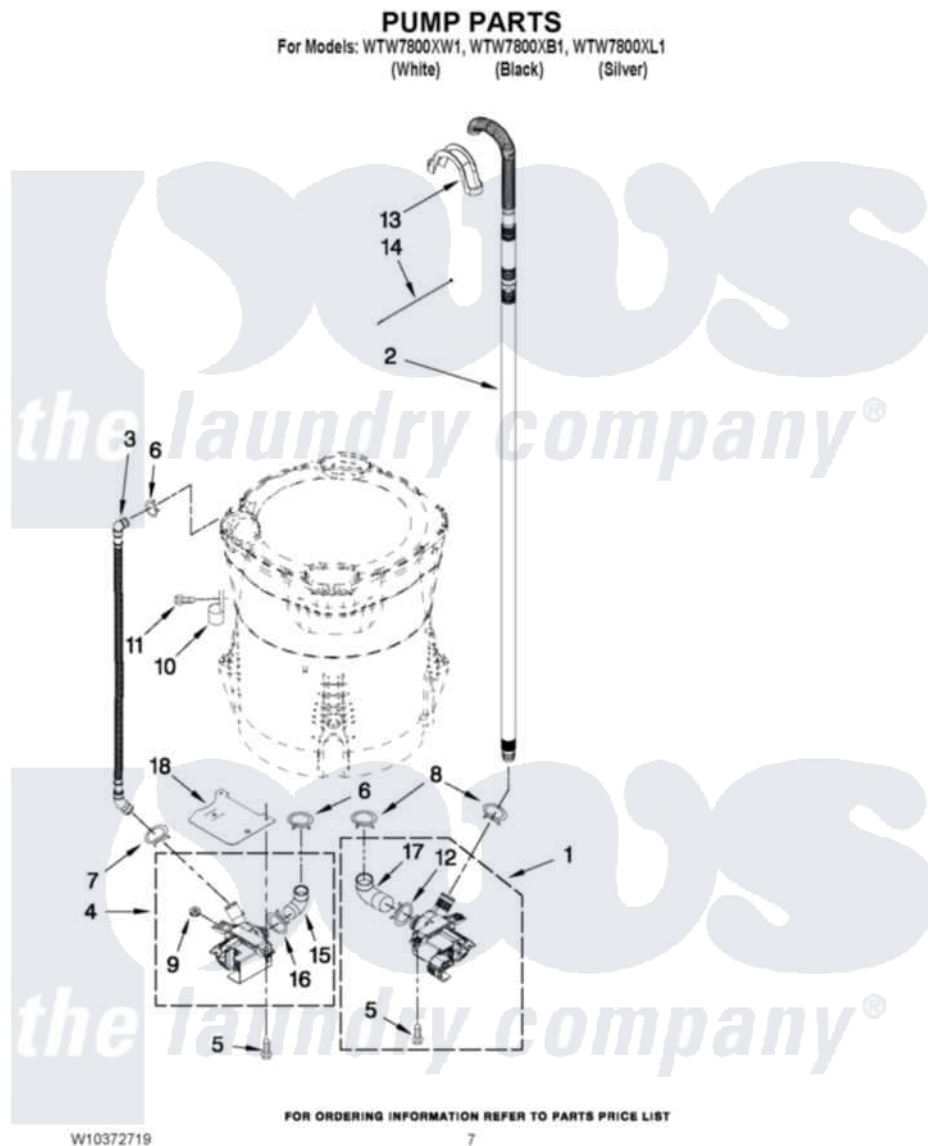

Whirlpool WTW7800XW1 04 - PUMP PARTS

Whirlpool [Residential Whirlpool WTW7800XW1 Washer Parts](#) Parts Diagram 04 - PUMP PARTS
Click on the part number to view part

Item	Original Part Number	Replaced By	Status	Part Description
1	W10281682	W10217134		Pump-Water
2	W10236686			Hose, Drain
3	8543774			Hose, Recirc
4	W10049400	W10233462		Pump-Water
5	W10004910			Screw, 12-16 X 1-1/4
6	370449	285655		Clamp, Hose
7	8269146			Clamp, Hose
8	8317496	285655		Clamp, Hose
9	8182771	280155		Grommet
10	8534021			Clamp, Recirc Hose Retainer
11	8533943	W10109200		Screw, Baffle Mounting
12	8182768	285655		Clamp, Hose
13	8576642			Retainer, Drain Hose
14	W10339879			Tie, Cable
15	8182769			Hose, Recirc Pump
16	8182770	3367052		Clamp, Hose