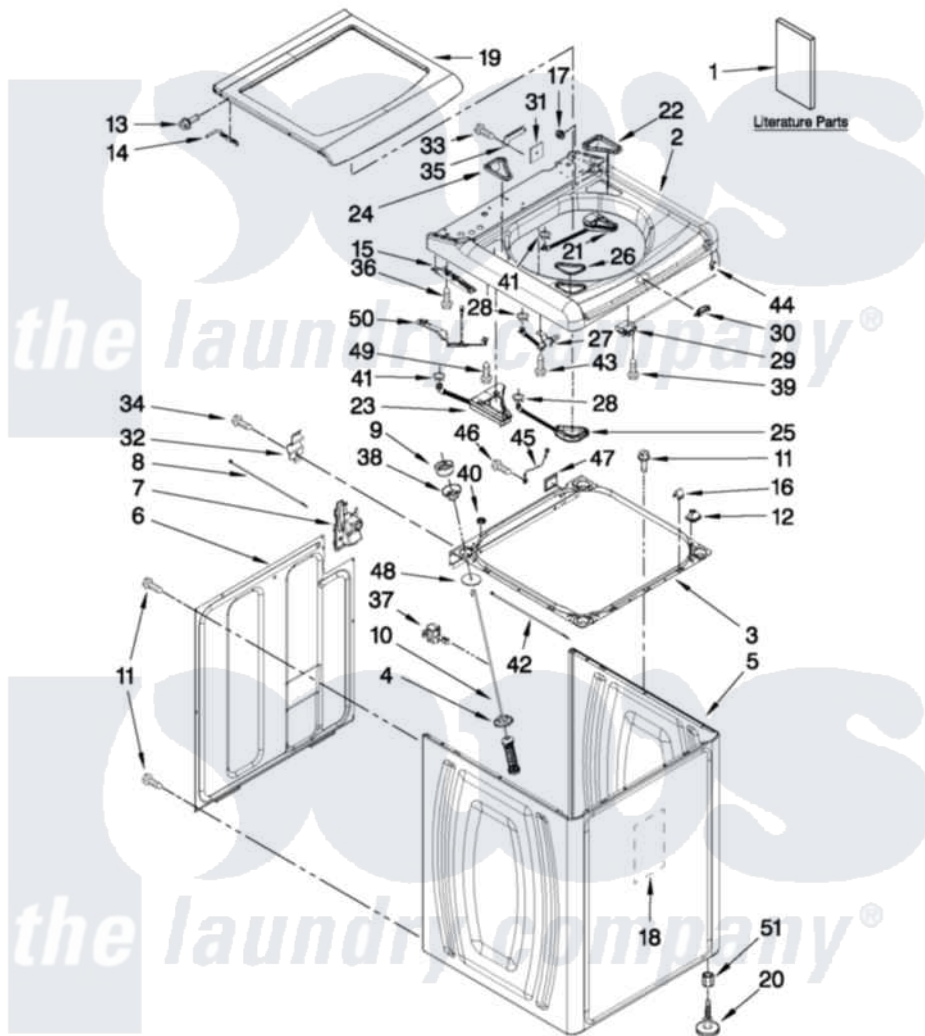

# Whirlpool WTW7800XW3 01 - TOP AND CABINET PARTS

## TOP AND CABINET PARTS

For Models: WTW7800XW3, WTW7800XB3, WTW7800XL3  
(White) (Black) (Silver)

AUTOMATIC WASHER

FOR ORDERING INFORMATION REFER TO PARTS PRICE LIST

6-11 Litho in U.S.A. (JLP) (psw)

1

Part No. W10428892 Rev. A

Whirlpool [Residential Whirlpool WTW7800XW3 Washer Parts](#) Parts Diagram 01 - TOP AND CABINET PARTS

[Click on the part number to view part](#)

| Item | Original Part Number      | Replaced By               | Status        | Part Description                             |
|------|---------------------------|---------------------------|---------------|--|
| 1    | W10240438                 |                           | Not Available | Installation Instructions (English/French)   |
| "    | W10240439                 |                           | Not Available | Installation Instructions (Spanish)          |
| "    | W10373818                 |                           | Not Available | INSTALLATION INSTRUCTIONS (USE & CARE GUIDE) |
| "    | W10338694                 |                           | Not Available | INSTALLATION INSTRUCTIONS (TECH SHEET)       |
| "    | W10385943                 |                           | Not Available | INSTALLATION INSTRUCTIONS (ENERGY GUIDE)     |
| 2    | <a href="#">3957177</a>   |                           |               | Top  |
| "    | <a href="#">W10298629</a> |                           |               | Top  |
| "    | <a href="#">W10298630</a> |                           |               | Top  |
| 3    | W10162604                 | <a href="#">W10198634</a> |               | Frame  |
| 4    | <a href="#">8564017</a>   |                           |               | Cup, Suspension                              |
| 5    | 8566097                   | <a href="#">W10434974</a> |               | Cabinet                                      |