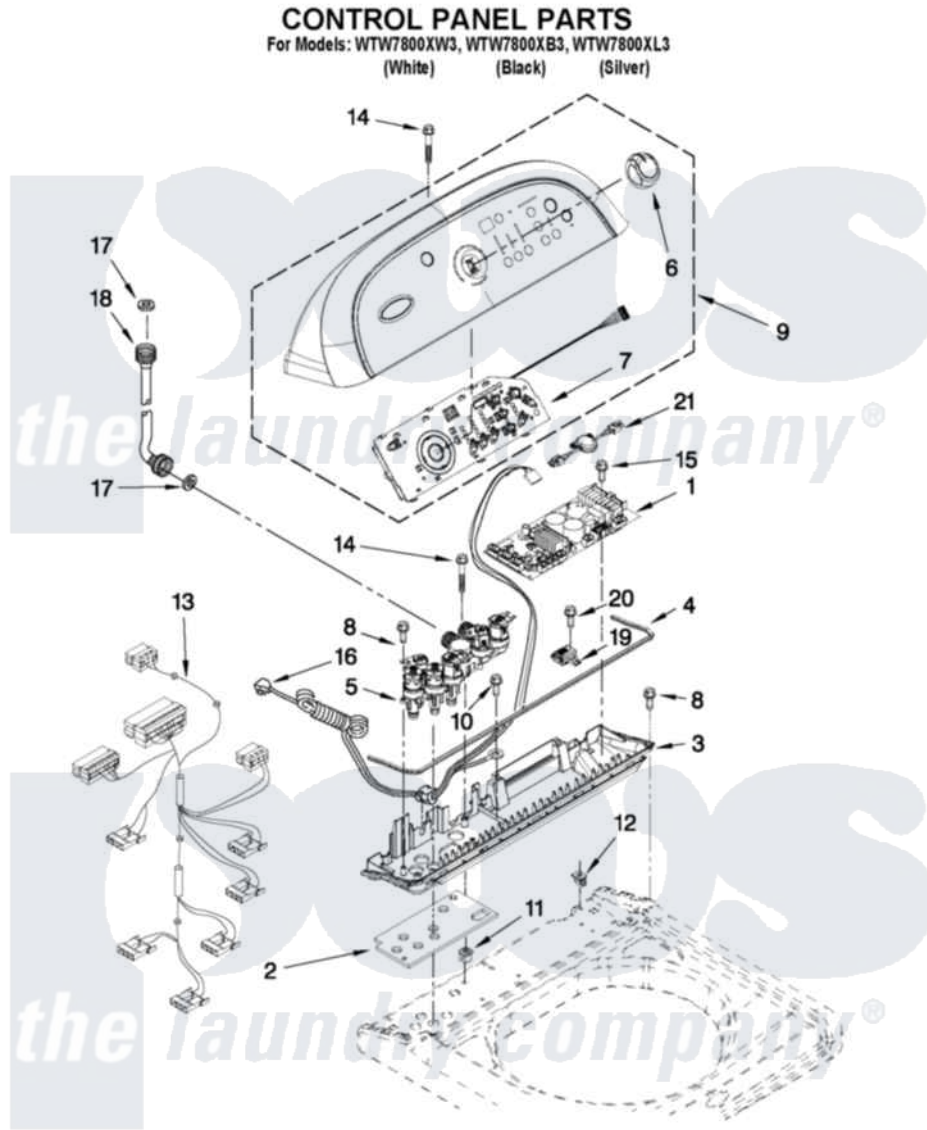

# Whirlpool WTW7800XW3 02 - CONTROL PANEL PARTS

W10428892

FOR ORDERING INFORMATION REFER TO PARTS PRICE LIST

3

Whirlpool [Residential Whirlpool WTW7800XW3 Washer Parts](#) Parts Diagram 02 - CONTROL PANEL PARTS  
Click on the part number to view part

Item	Original Part Number	Replaced By	Status	Part Description
1	<a href="#">W10372179</a>			Control Unit Assembly, Machine And Motor
2	<a href="#">W10130502</a>			Gasket, Valve Tray
3	<a href="#">8578550</a>			Tray Assembly, Console
"	<a href="#">W10309224</a>			Tray Assembly, Console
"	<a href="#">W10309229</a>			Tray Assembly, Console
4	<a href="#">8546616</a>			Gasket, Console/Tray
5	<a href="#">W10326913</a>			Valve, Log Assembly W/Harness
6	<a href="#">W10211335</a>			Knob, Assembly
7	<a href="#">W10297399</a>			User Interface
8	<a href="#">W10052600</a>			Screw, 8-18 X 3/4
9	<a href="#">W10211348</a>			Console
"	<a href="#">W10211349</a>			Console
"	<a href="#">W10211350</a>			Console
10	<a href="#">3351614</a>			Screw, Gearcase Cover Mounting

11	<a href="#">98460</a>		Nut, Push-In
12	<a href="#">W10022060</a>		Nut, Push-In
13	<a href="#">W10328040</a>		Harness, Log Valve
14	<a href="#">8565324</a>		Screw, 10-16 X 1.75
15	<a href="#">8281136</a>		Screw, 10-16 X 3/4
16	<a href="#">3407203</a>		Cord Assembly, Power
17	W10242307	<a href="#">16123</a>	Washer Inlet-Hose Miscellaneous Parts Must be Ordered Separately.
18	W10194208	<a href="#">89503</a>	Hose-Inlet
"	8571378	<a href="#">89503</a>	Hose-Inlet
19	<a href="#">W10346406</a>		Power Supply
20	<a href="#">9740849</a>		Screw, 8-18 X 7/16
21	<a href="#">W10307472</a>		Harness, Led Mov