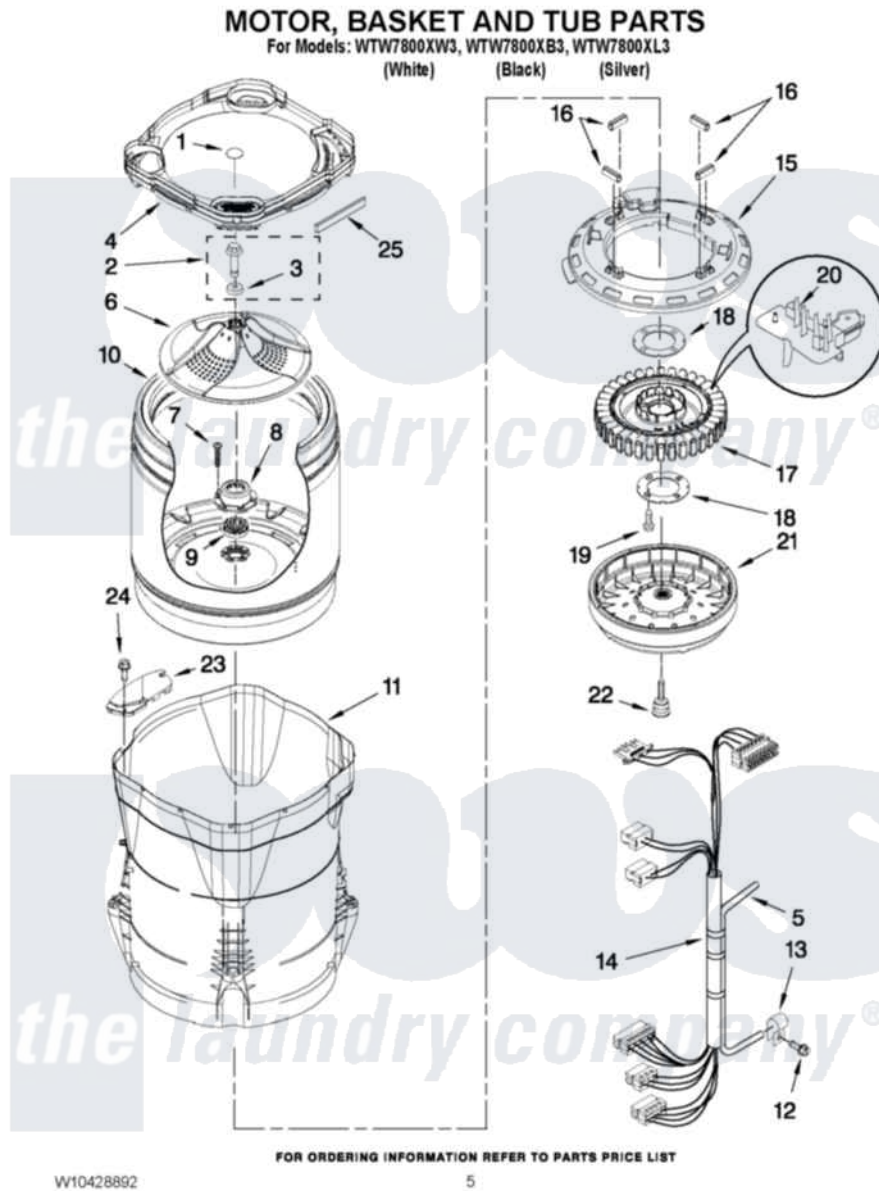

# Whirlpool WTW7800XW3 03 - MOTOR, BASKET AND TUB PARTS

Whirlpool [Residential Whirlpool WTW7800XW3 Washer Parts](#) Parts Diagram 03 - MOTOR, BASKET AND TUB PARTS  
Click on the part number to view part

Item	Original Part Number	Replaced By	Status	Part Description
1	<a href="#">W10305259</a>			Cap, Impeller
2	<a href="#">W10076270</a>			Screw And Washer Assembly
3	<a href="#">W10076260</a>			Washer
4	<a href="#">W10309696</a>			Tub Ring
5	8572540	<a href="#">353244</a>		Hose, Pressure Switch
6	<a href="#">W10286241</a>			Impeller
7	<a href="#">8533953</a>			Screw, 8-16 X 1.000
8	W10118114	<a href="#">280145</a>		Hub
9	8545953	<a href="#">280145</a>		Hub
10	<a href="#">W10310957</a>			Basket Assembly
11	W10128830	<a href="#">W10193886</a>		Tub-Outer
12	<a href="#">8533957</a>			Screw, 10-16 X 1/2
13	<a href="#">W10005430</a>			Clamp, Pressure Hose Retainer
14	<a href="#">W10137697</a>			Harness, Lower
15	<a href="#">W10137698</a>			Shield, Drive Motor
16	8565172	<a href="#">280142</a>		Tube

17	8565170	<a href="#">W10419333</a>	Stator, Motor
18	<a href="#">8557836</a>		Plate, Stator
19	<a href="#">8534042</a>		Screw, 1/4-20 X .968
20	<a href="#">W10178988</a>		Rps Assembly
21	8565177	<a href="#">280146</a>	Rotor
22	N/P	Not Available	BOLT, ROTOR ASSEMBLY NON-SERVICEABLE (SUPPLIED W/ROTOR)
23	<a href="#">W10222008</a>		Filter, Dual Pump Hood
24	<a href="#">8533928</a>		Screw, 8-18 X 3/4
25	<a href="#">W10205824</a>		Absorber, Impact