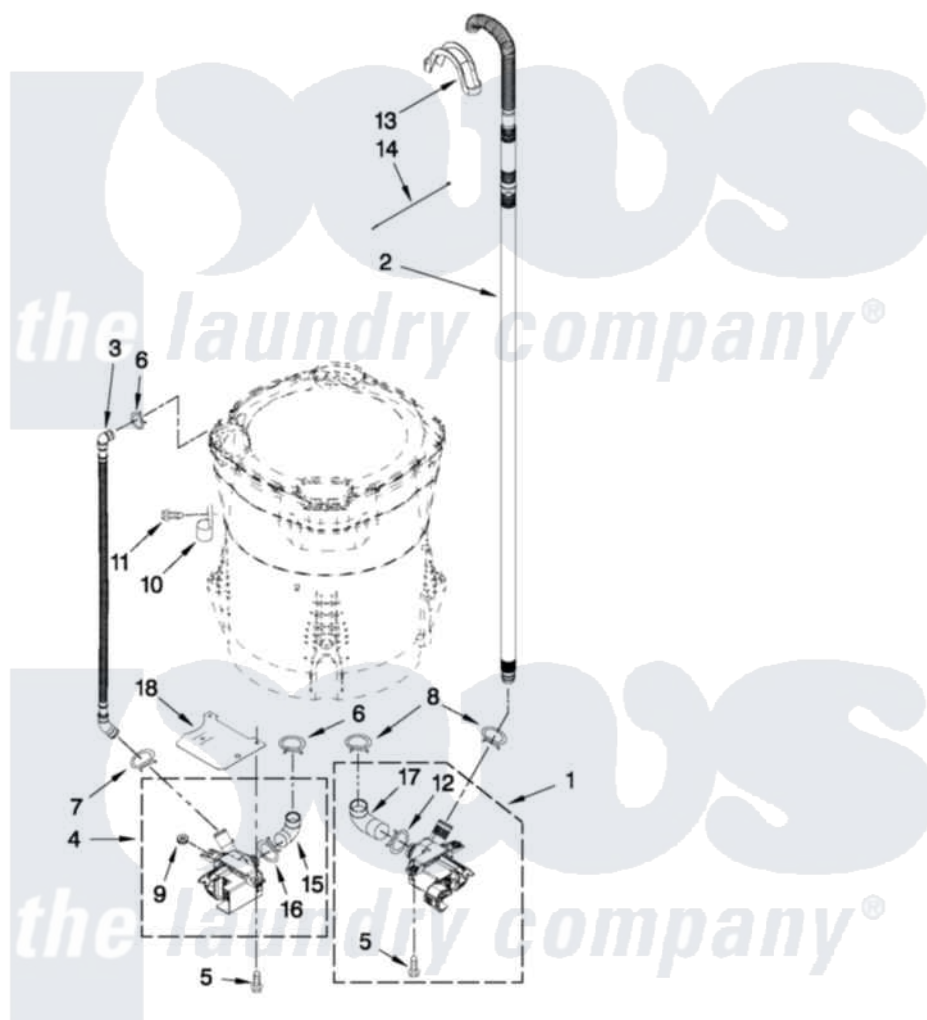

Whirlpool WTW7800XW3 04 - PUMP PARTS

PUMP PARTS

For Models: WTW7800XW3, WTW7800XB3, WTW7800XL3
(White) (Black) (Silver)

FOR ORDERING INFORMATION REFER TO PARTS PRICE LIST

7

W10428892

Whirlpool [Residential Whirlpool WTW7800XW3 Washer Parts](#) Parts Diagram 04 - PUMP PARTS
Click on the part number to view part

Item	Original Part Number	Replaced By	Status	Part Description
1	W10281682	W10217134		Pump-Water
2	W10236686			Hose, Drain
3	8543774			Hose, Recirc
4	W10049400	W10233462		Pump-Water
5	W10004910			Screw, 12-16 X 1-1/4
6	370449	285655		Clamp, Hose
7	8269146			Clamp, Hose
8	8317496	285655		Clamp, Hose
9	8182771	280155		Grommet
10	8534021			Clamp, Recirc Hose Retainer
11	8533943	W10109200		Screw, Baffle Mounting
12	8182768	285655		Clamp, Hose
13	8576642			Retainer, Drain Hose
14	W10339879			Tie, Cable
15	8182769			Hose, Recirc Pump
16	8182770	3367052		Clamp, Hose